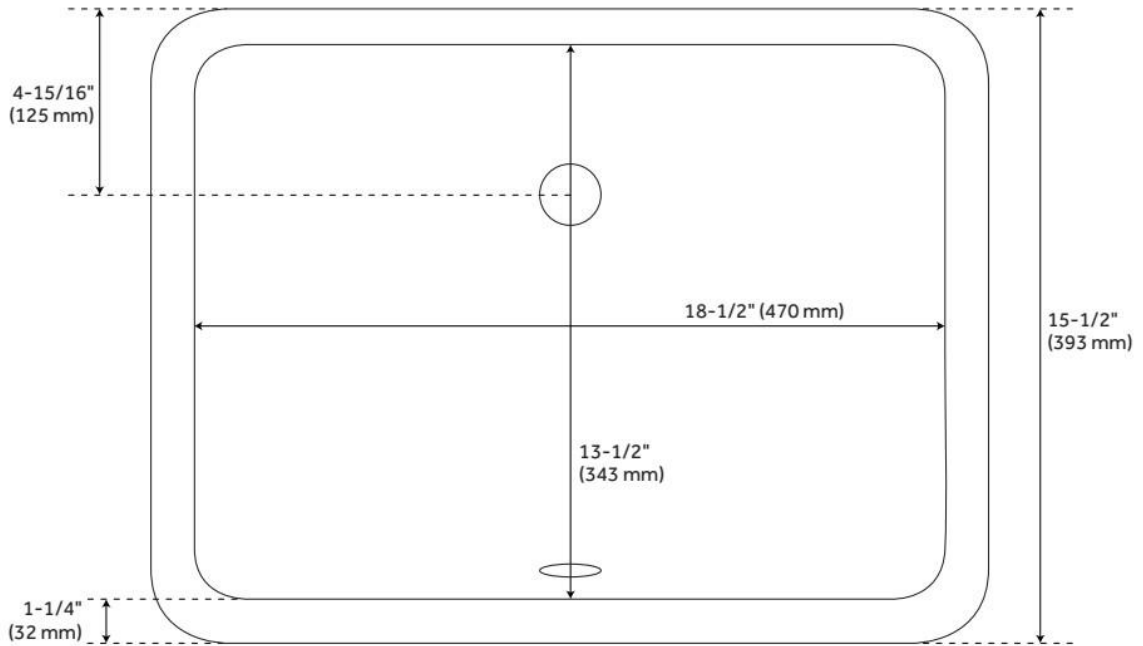

CARRAWAY WHITE RECTANGULAR PORCELAIN UNDERMOUNT BATHROOM SINK

SKU: 447973
Code: SHCRU1812

FEATURES

Material: Porcelain
Product Finish: White
Installation Type: Undermount
Shape: Rectangle
Drain Placement: Center Rear
Fits Drain Hole Size: 1-3/4"
Faucet Centers: No Faucet Hole
Overflow Hole: Yes
Mounting Hardware Included: Yes

IAPMO, ASME A112.19.2/CSA B45.1, ICC/ANSI A117.1, Massachusetts Accepted, LISTED ID: SHCRU1812WH

ADDITIONAL FEATURES

REVISED 7/24/2024

CARRAWAY WHITE RECTANGULAR PORCELAIN UNDERMOUNT BATHROOM SINK

SKU: 447973
Code: SHCRU1812