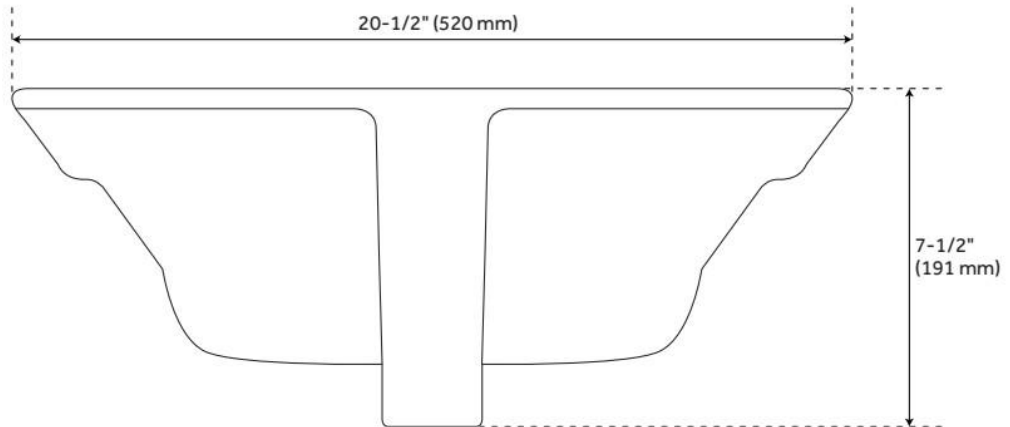

CARRAWAY WHITE RECTANGULAR PORCELAIN UNDERMOUNT BATHROOM SINK

SKU: 447973
Code: SHCRU1812

FEATURES

Material: Porcelain
Product Finish: White
Installation Type: Undermount
Shape: Rectangle
Drain Placement: Center Rear
Fits Drain Hole Size: 1-3/4"
Faucet Centers: No Faucet Hole
Overflow Hole: Yes
Mounting Hardware Included: Yes

IAPMO, ASME A112.19.2/CSA B45.1, ICC/ANSI A117.1, Massachusetts Accepted, LISTED ID: SHCRU1812WH

ADDITIONAL FEATURES

REVISED 7/24/2024

CARRAWAY WHITE RECTANGULAR PORCELAIN UNDERMOUNT BATHROOM SINK

SKU: 447973
Code: SHCRU1812