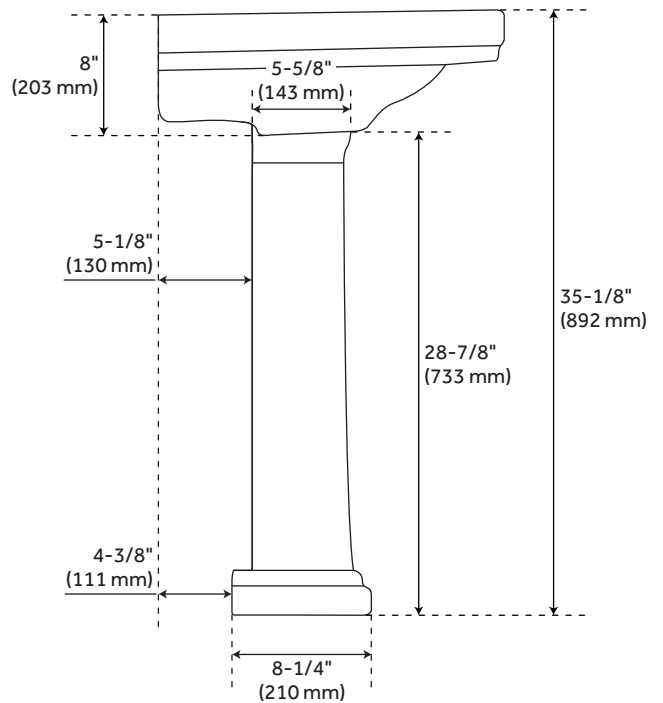

KEY WEST WHITE PORCELAIN PEDESTAL SINK

SKU: 447985

Code: SHKW350, SHKW348

FEATURES

Installation Type: Vessel
Material: Porcelain
Length: 24-3/8"
Width: 19-3/8"
Height: 35-1/8"
Sink Shape: Rectangle
Number of Basins: 1
Sink Installation: Pedestal
Faucet Centers: 8"
Overflow Hole: Yes
Basin Length: 17"
Basin Width: 10-1/2"
Basin Depth: 5-1/2"
Water Depth To Overflow: 4-1/2"
Rim Thickness: 2-3/8"
Fits Drain Hole Size: 1-3/4"
Drain Included: No
Faucet Included: No
Water Depth to Rim: 5-1/2"
Weight: 95.78

REVISED 2/2/2024

KEY WEST WHITE PORCELAIN PEDESTAL SINK

SKU: 447985

Code: SHKW350, SHKW348

ADDITIONAL FEATURES

REVISED 2/2/2024

KEY WEST PORCELAIN PEDESTAL SINK - WHITE

All dimensions and specifications are nominal and may vary. Use actual products for accuracy in critical situations.