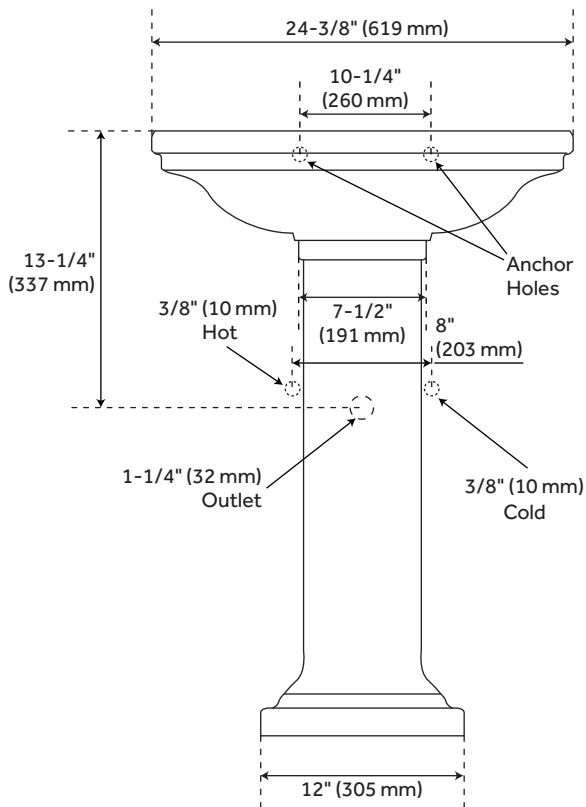

KEY WEST WHITE PORCELAIN PEDESTAL SINK

SKU: 447985

Code: SHKW350, SHKW348

FEATURES

Installation Type: Vessel
Material: Porcelain
Length: 24-3/8"
Width: 19-3/8"
Height: 35-1/8"
Sink Shape: Rectangle
Number of Basins: 1
Sink Installation: Pedestal
Faucet Centers: 8"
Overflow Hole: Yes
Basin Length: 17"
Basin Width: 10-1/2"
Basin Depth: 5-1/2"
Water Depth To Overflow: 4-1/2"
Rim Thickness: 2-3/8"
Fits Drain Hole Size: 1-3/4"
Drain Included: No
Faucet Included: No
Water Depth to Rim: 5-1/2"
Weight: 95.78

REVISED 2/2/2024

KEY WEST WHITE PORCELAIN PEDESTAL SINK

SKU: 447985

Code: SHKW350, SHKW348

ADDITIONAL FEATURES

REVISED 2/2/2024

KEY WEST PORCELAIN PEDESTAL SINK - WHITE

All dimensions and specifications are nominal and may vary. Use actual products for accuracy in critical situations.