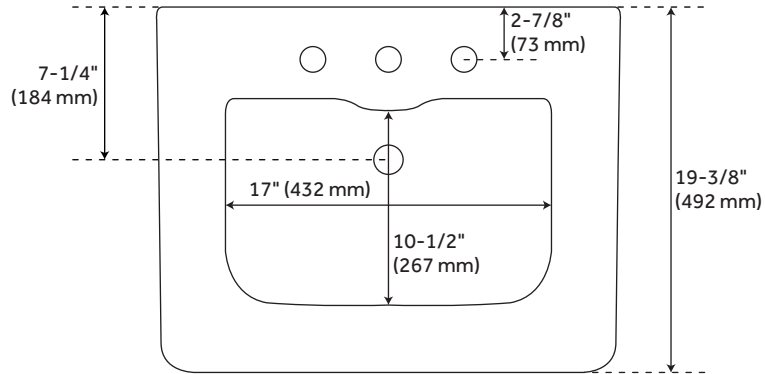

KEY WEST WHITE PORCELAIN PEDESTAL SINK

SKU: 447985

Code: SHKW350, SHKW348

FEATURES

Installation Type: Vessel
Material: Porcelain
Length: 24-3/8"
Width: 19-3/8"
Height: 35-1/8"
Sink Shape: Rectangle
Number of Basins: 1
Sink Installation: Pedestal
Faucet Centers: 8"
Overflow Hole: Yes
Basin Length: 17"
Basin Width: 10-1/2"
Basin Depth: 5-1/2"
Water Depth To Overflow: 4-1/2"
Rim Thickness: 2-3/8"
Fits Drain Hole Size: 1-3/4"
Drain Included: No
Faucet Included: No
Water Depth to Rim: 5-1/2"
Weight: 95.78

REVISED 2/2/2024

KEY WEST WHITE PORCELAIN PEDESTAL SINK

SKU: 447985

Code: SHKW350, SHKW348

ADDITIONAL FEATURES

REVISED 2/2/2024

KEY WEST PORCELAIN PEDESTAL SINK - WHITE

All dimensions and specifications are nominal and may vary. Use actual products for accuracy in critical situations.