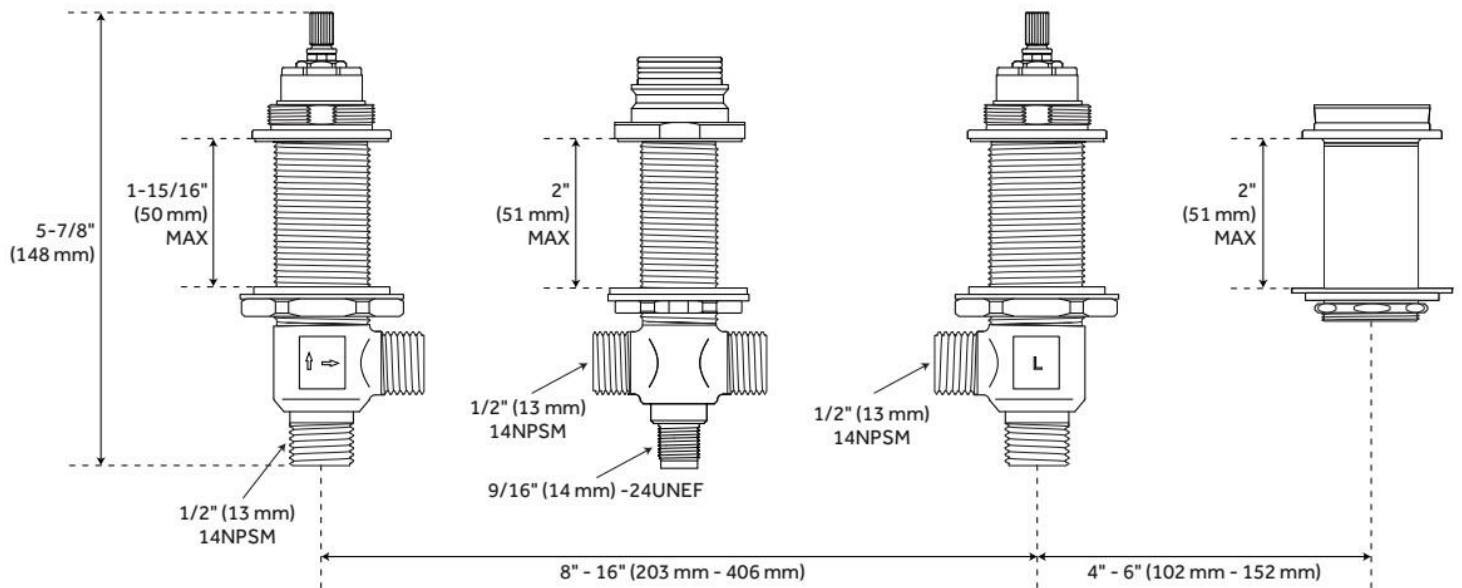

# 4-HOLE ROMAN TUB FAUCET ROUGH-IN VALVE

SKU: 448005  
Code: SH674164

## ADDITIONAL FEATURES

- 4-Hole Installation.
- Brass coupling nut.
- Faucet can be installed with variable centers from 8" - 16".

REVISED 2/17/2025

# 4-HOLE ROMAN TUB FAUCET ROUGH-IN VALVE

SKU: 448005  
Code: SH674164

REVISED 2/17/2025