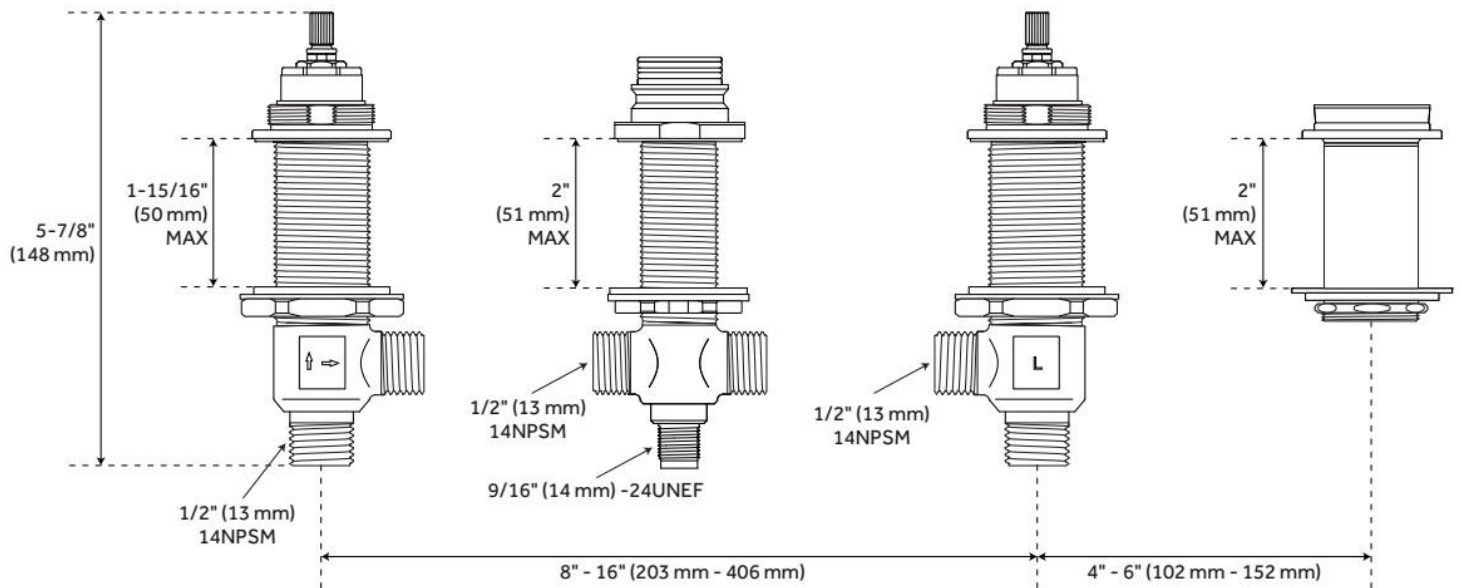

4-HOLE ROMAN TUB FAUCET ROUGH-IN VALVE

SKU: 448005
Code: SH674164

FEATURES

Installation Type: Deck Mount

ASME A112.18.1/CSA B125.1, Massachusetts Accepted, LISTED ID: SH674164

ADDITIONAL FEATURES

- Compatible with Beasley, Carraway, Provincetown, St. Martin and Vilamonte 4-Hole Roman Tub Faucets.
- 4-Hole Installation.
- Brass coupling nut.
- Faucet can be installed with variable centers from 8" - 16".

REVISED 5/15/2024

4-HOLE ROMAN TUB FAUCET ROUGH-IN VALVE

SKU: 448005
Code: SH674164

REVISED 5/15/2024