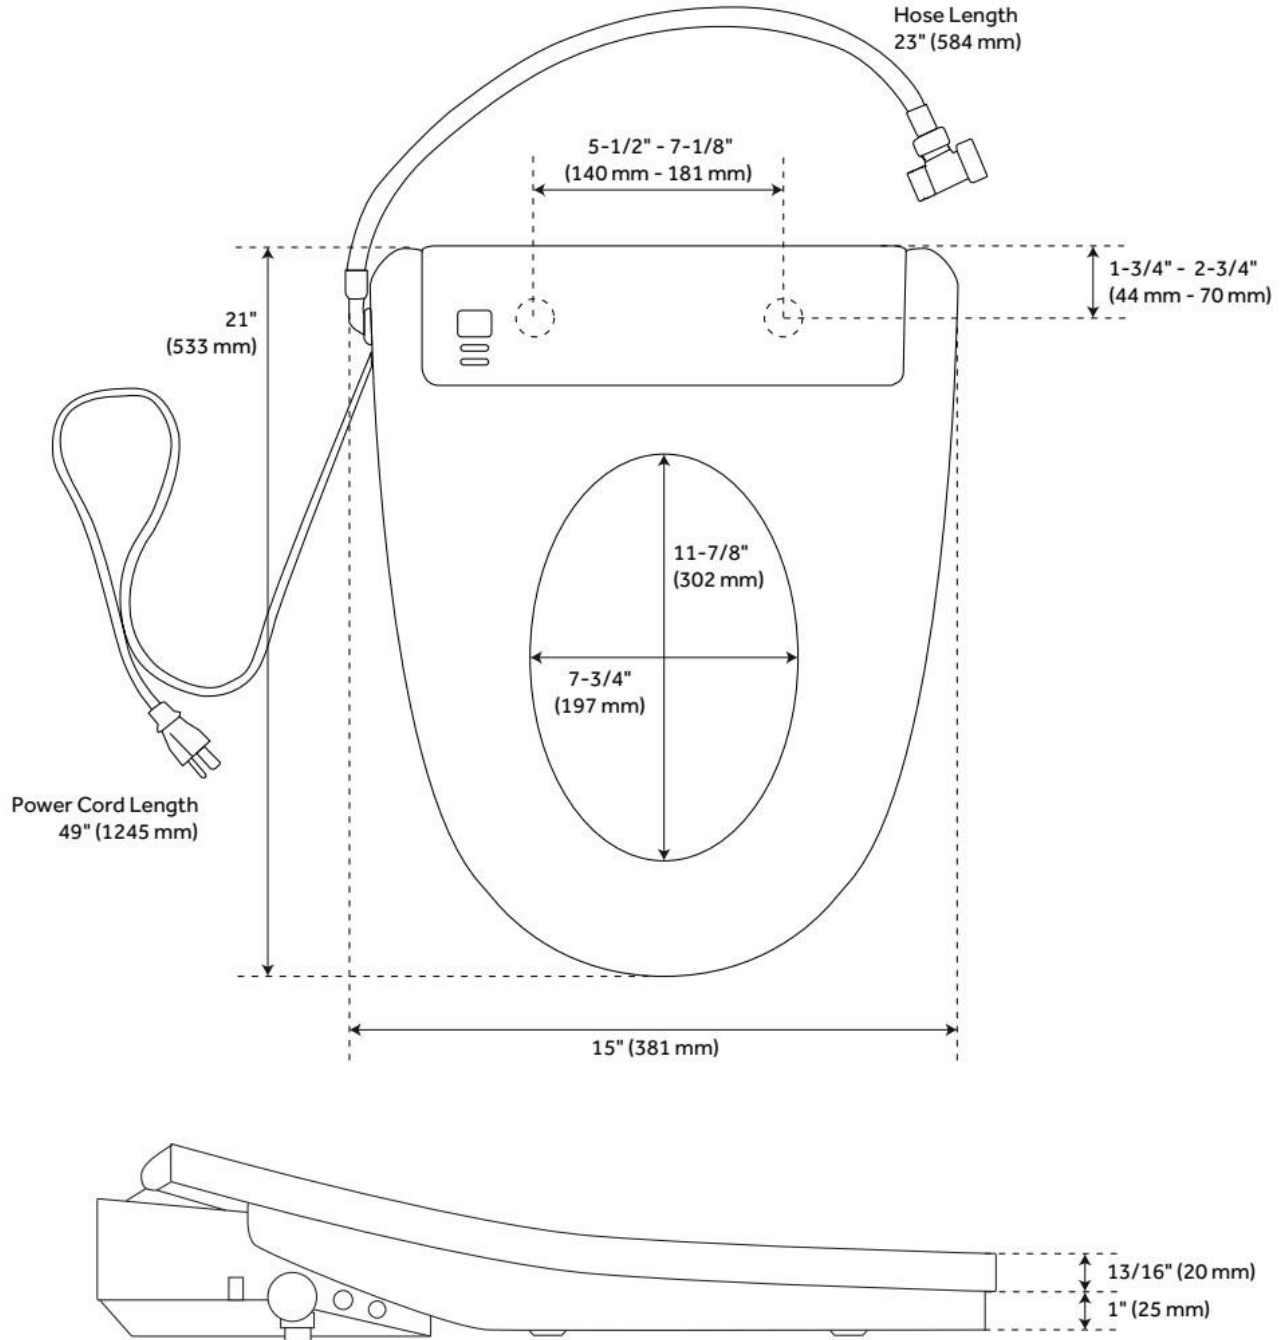

ALDRIDGE ELONGATED ELECTRONIC BIDET TOILET SEAT

SKU: 448556
Code: SHBDS201

FEATURES

Material: Plastic
Product Finish: White
Bowl Shape: Elongated

ASME A112.4.2/CSA B45.16, Massachusetts Accepted, UL 1431, CAN/CSA-C22.2 No. 64, CAN/CSA-C22.2 No. 68,
LISTED ID: SHBDS201WH

ADDITIONAL FEATURES

- Features warm water, seat warmer, spray massage, warm drying, smart night light, and auto-cleaning modes.
- Includes a remote control for one-handed operation.
- Features Nozzle Clean mode for cleaning.
- The UV light treatment sterilizes the spray nozzle by killing bacteria in three minutes. The red indicator light automatically turns on 10 seconds after use, stays on for three minutes during the cleaning process, and turns off when it is complete.
- Soft-closing seat and lid.
- Installs easily with quick-release system.
- Toilet not included.
- Designed for single- and two-piece toilets.
- Power cord length: 49"

REVISED 7/15/2024

ALDRIDGE ELONGATED ELECTRONIC BIDET TOILET SEAT

SKU: 448556
Code: SHBDS201

REVISED 7/15/2024