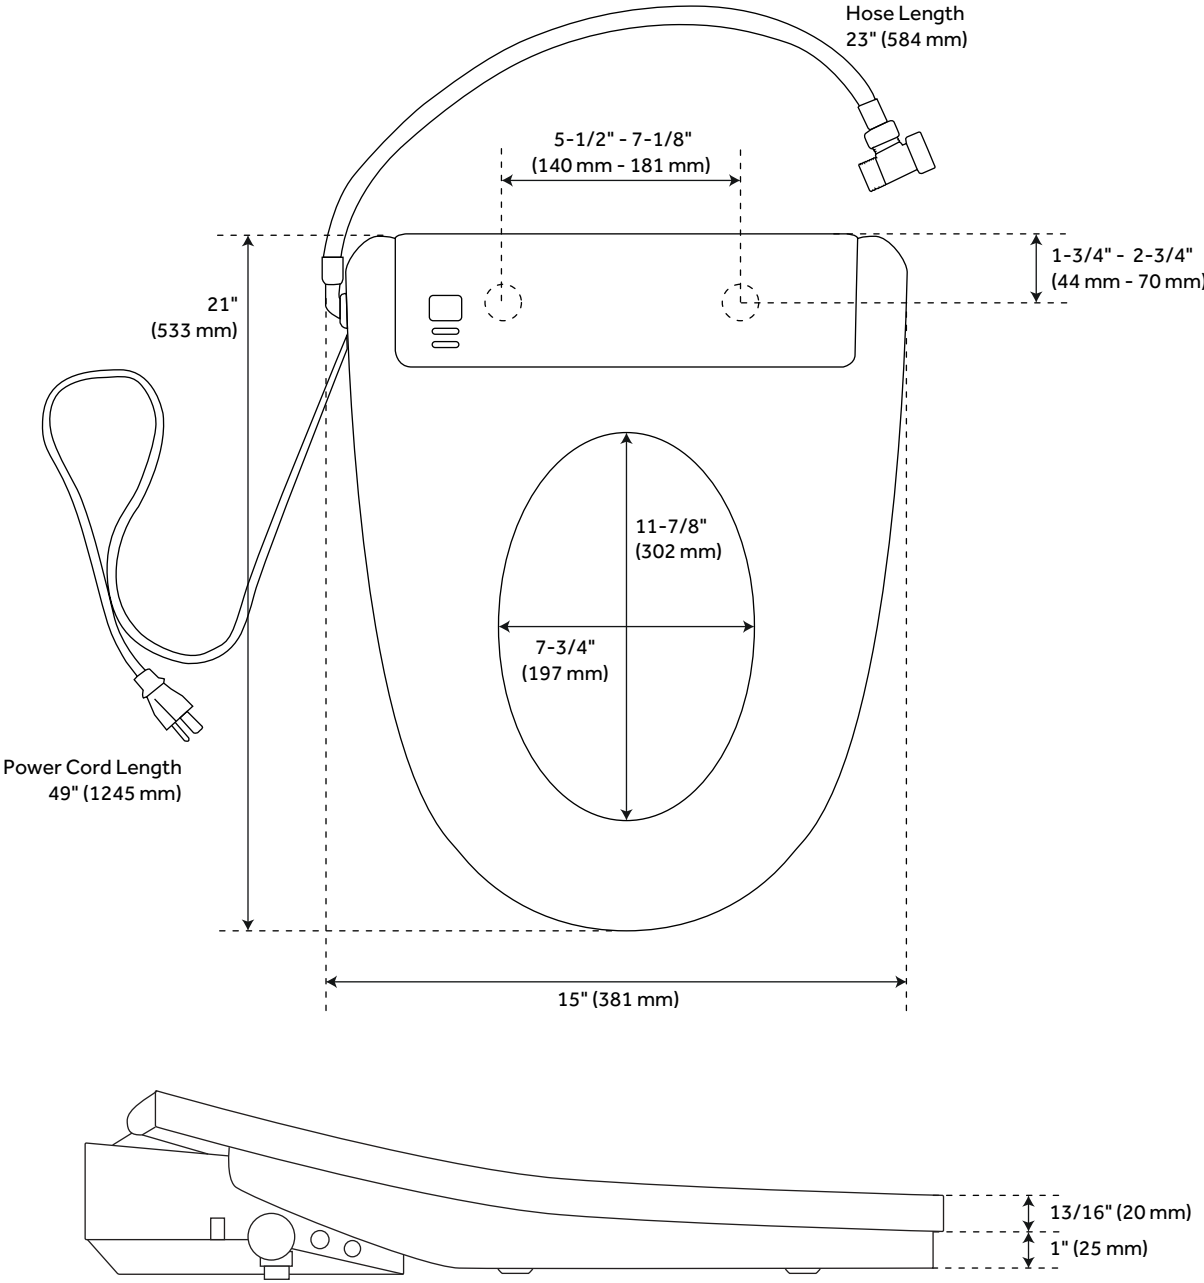

ALDRIDGE ELONGATED ELECTRONIC BIDET TOILET SEAT

SKU: 448556
Code: SHBDS201

FEATURES

Product Finish: White
Material: Plastic
Length: 21"
Width: 15"
Height: 5"
Bowl Shape: Elongated

REVISED 3/29/2023

ALDRIDGE ELONGATED ELECTRONIC BIDET TOILET SEAT

SKU: 448556
Code: SHBDS201

ADDITIONAL FEATURES

- Features warm water, seat warmer, spray massage, warm drying, smart night light, and auto-cleaning modes.
- Includes a remote control for one-handed operation.
- Features Nozzle Clean mode for cleaning.
- The UV light treatment sterilizes the spray nozzle by killing bacteria in three minutes. The red indicator light automatically turns on 10 seconds after use, stays on for three minutes during the cleaning process, and turns off when it is complete.
- Soft-closing seat and lid.
- Installs easily with quick-release system.
- Toilet not included.
- Designed for single- and two-piece toilets.
- Power cord length: 49"

REVISED 3/29/2023

ALDRIDGE ELONGATED ELECTRONIC BIDET TOILET SEAT

SKU: 448556
SHBDS201

All dimensions and specifications are nominal and may vary. Use actual products for accuracy in critical situations.