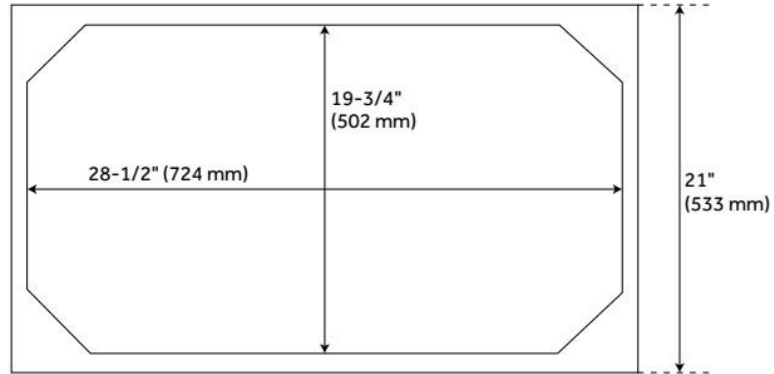

30" RADKE MAHOGANY VANITY - SHORELINE GRAY - VANITY CABINET ONLY

SKU: 448944
Code: SH448944

REVISED 8/5/2024