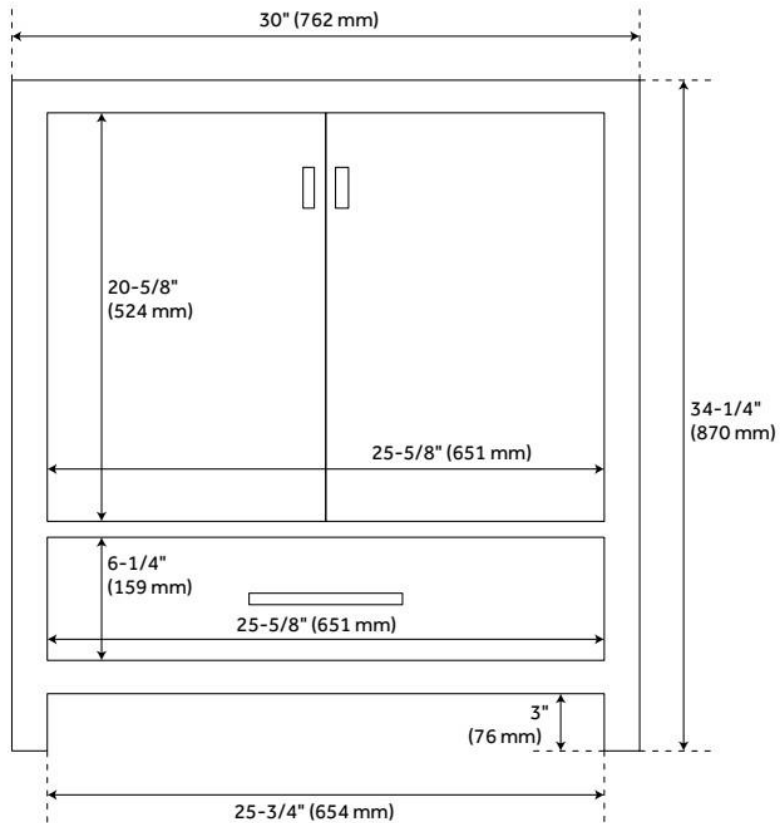

30" RADKE MAHOGANY VANITY - SHORELINE GRAY - VANITY CABINET ONLY

SKU: 448944
Code: SH448944

REVISED 8/5/2024