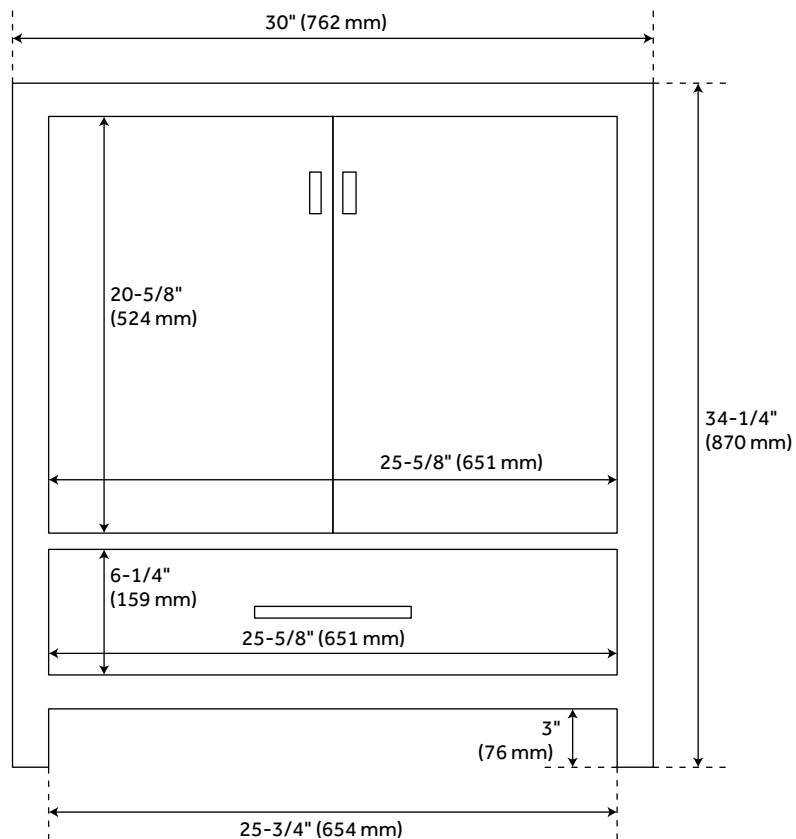

30" RADKE MAHOGANY VANITY - SHORELINE GRAY

SKU: 448944

All dimensions and specifications are nominal and may vary. Use actual products for accuracy in critical situations.