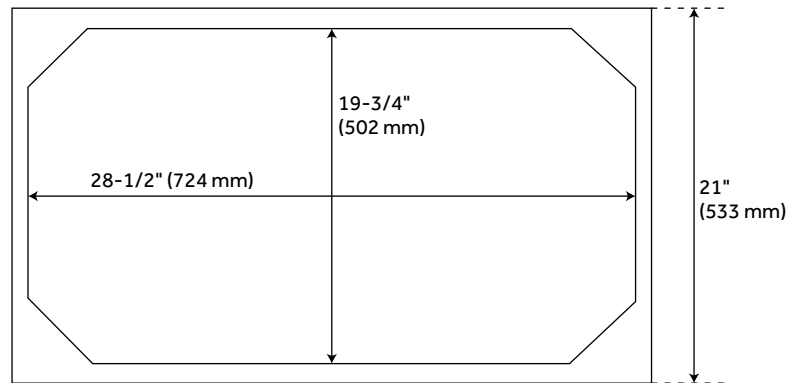

30" RADKE MAHOGANY VANITY - SHORELINE GRAY

SKU: 448944

All dimensions and specifications are nominal and may vary. Use actual products for accuracy in critical situations.