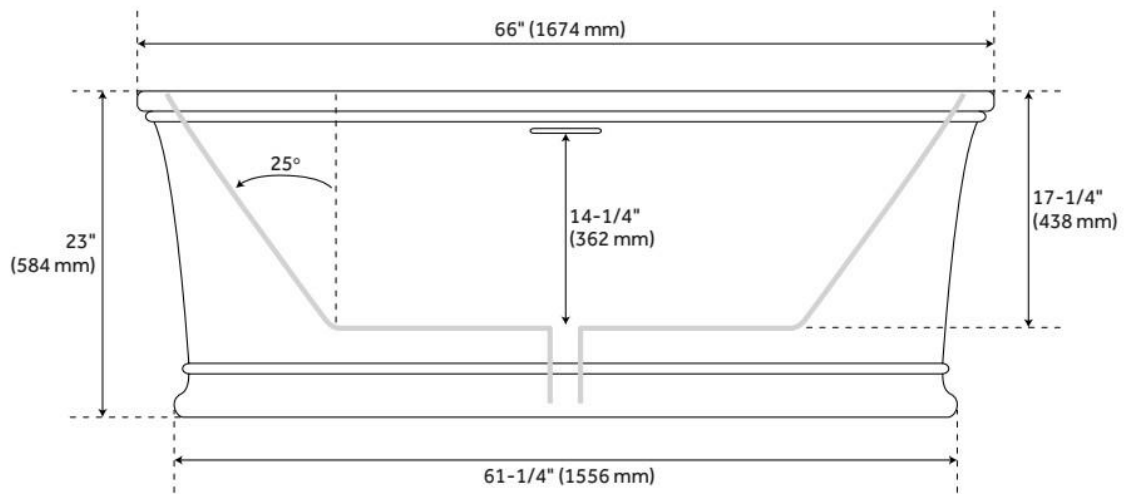

66" HALLIFORD ACRYLIC FREESTANDING TUB

SKU: 449036

Code: SHHAFSO6632A

REVISED 8/13/2024