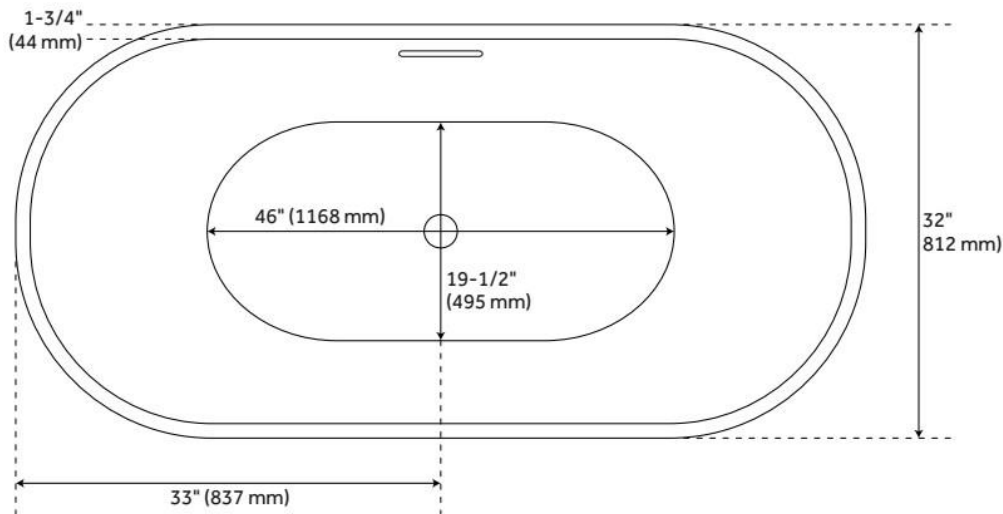

66" HALLIFORD ACRYLIC FREESTANDING TUB

SKU: 449036

Code: SHHAFSO6632A

REVISED 8/13/2024