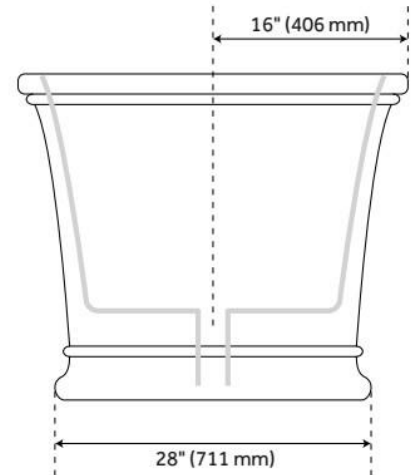

66" HALLIFORD ACRYLIC FREESTANDING TUB

SKU: 449036

Code: SHHAFSO6632A

REVISED 8/13/2024