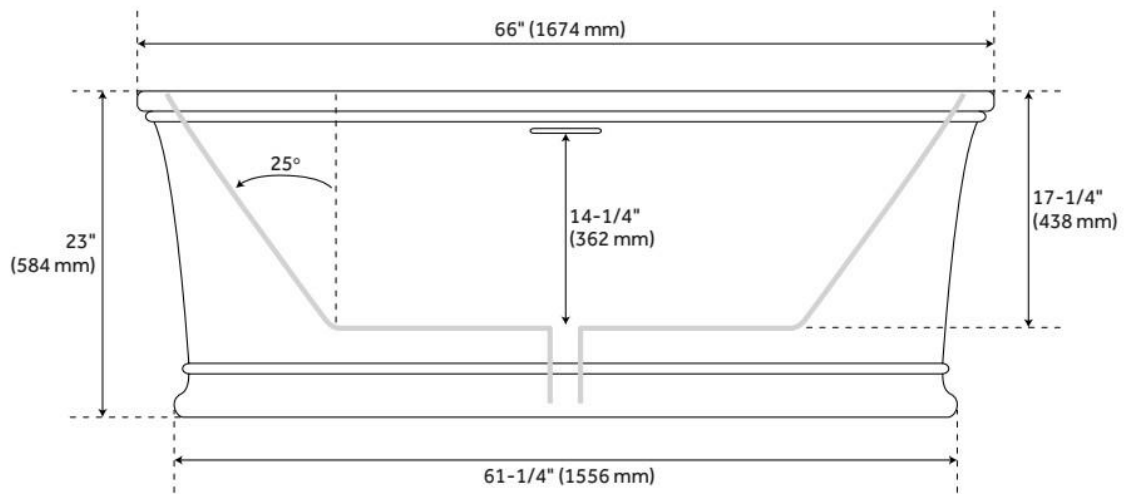

66" HALLIFORD ACRYLIC FREESTANDING TUB

SKU: 449036

Code: SHHAFSO6632A

REVISED 6/27/2024