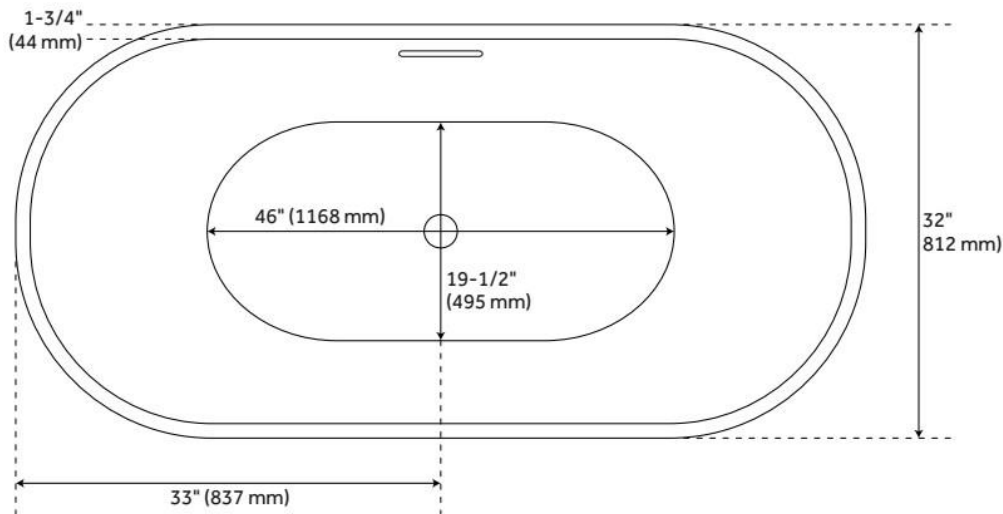

66" HALLIFORD ACRYLIC FREESTANDING TUB

SKU: 449036

Code: SHHAFSO6632A

REVISED 6/27/2024