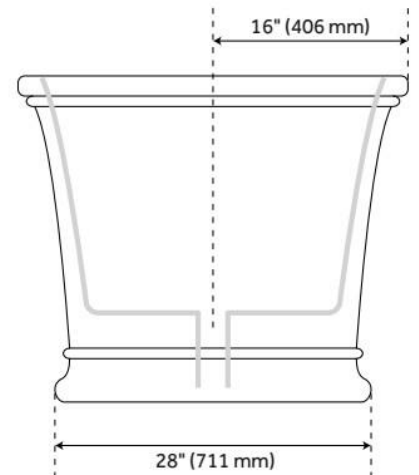

66" HALLIFORD ACRYLIC FREESTANDING TUB

SKU: 449036

Code: SHHAFSO6632A

REVISED 6/27/2024