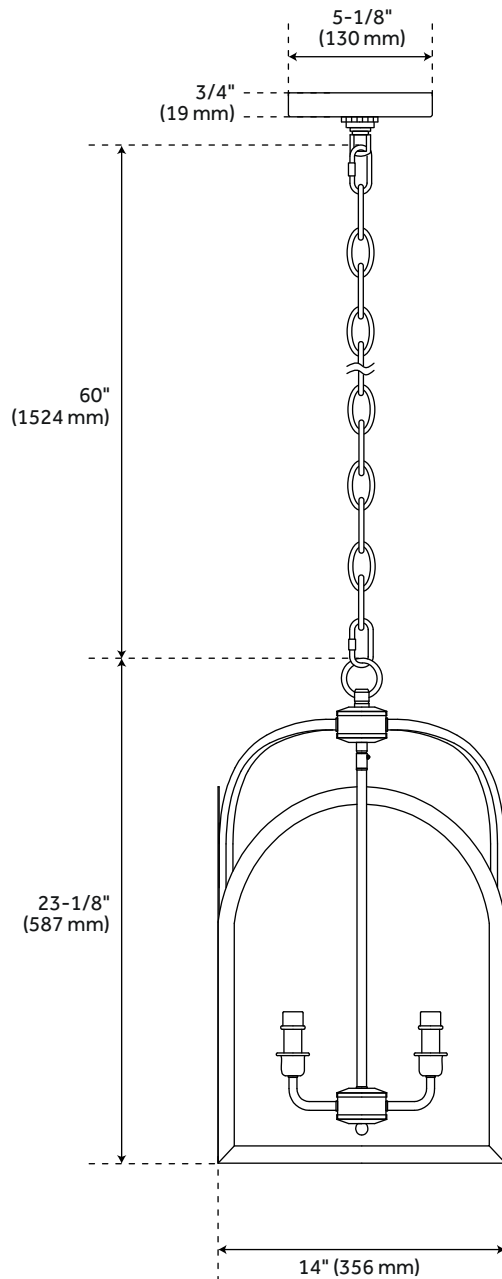

HENRICO 4-LIGHT PENDANT CHANDELIER - MATTE BLACK/ANTIQUE BRASS

SKU: 449318
Code: PHPL6714

UL 1598 / CSA C22.2 No 250.0

FEATURES

Installation Type: Ceiling Mount
Design: Modern
Product Finish: Antique Brass
Material: Metal
Width: 14"
Height: 23-1/8"
Base Plate Length: 3/4"
Base Plate Diameter: 5-1/8"
Mounting Hardware Included: Yes
Reversible Mounting: Yes
Shade Finish: Matte Black/Antique Brass
Shade Material: Metal
Number of Bulbs: 4
Base Plate Depth: 3/4"
Location Type: Suitable for Dry Locations
Bulbs Included: No
Bulb Type: Candelabra E-12
Wattage per Bulb: 60
Downrod/Chain Length: 60"
Remote Included: No

REVISED 3/21/2023

HENRICO 4-LIGHT PENDANT CHANDELIER - MATTE BLACK/ANTIQUE BRASS

SKU: 449318
Code: PHPL6714

ADDITIONAL FEATURES

[| | [u_list | Hardwired. | Canopy Dimensions: 3/4" H x 5-1/8" W. | 60" of adjustable chain included. | Wire Length: 180". | Can be mounted on a sloped ceiling at up to a 45 degree angle |

REVISED 3/21/2023

HENRICO 4-LIGHT PENDANT CHANDELIER - MATTE BLACK / ANTIQUE BRASS

SKU: 449318

PHPL6714

All dimensions and specifications are nominal and may vary. Use actual products for accuracy in critical situations.