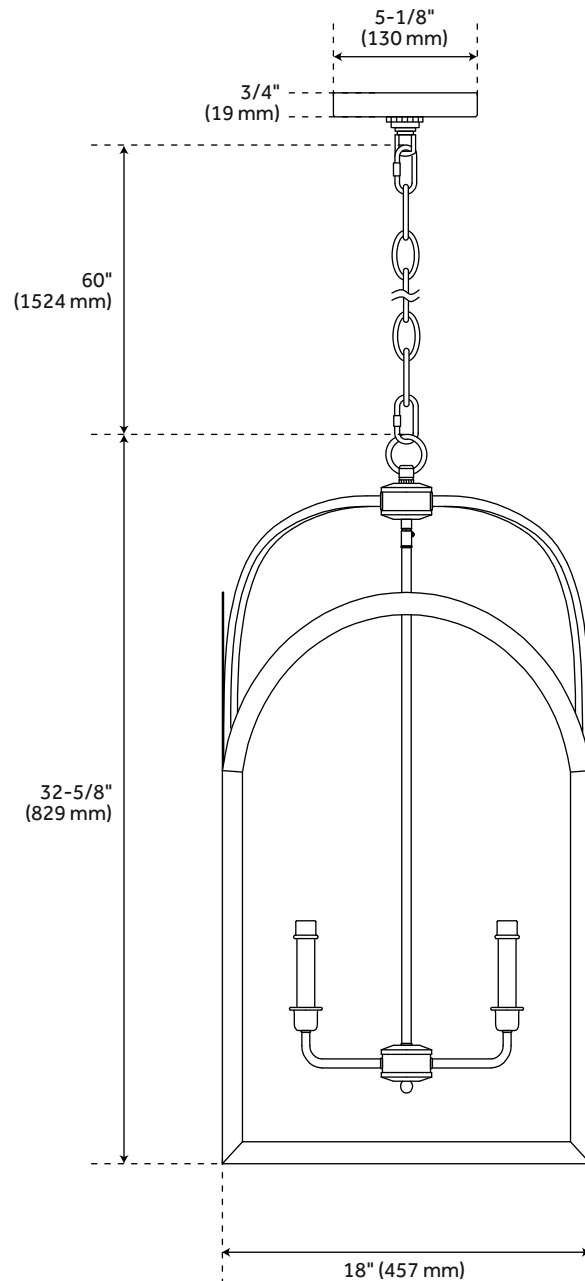

HENRICO 6-LIGHT PENDANT CHANDELIER - MATTE BLACK/ANTIQUE BRASS

SKU: 449319
Code: PHPL6716

UL 1598 / CSA C22.2 No 250.0

FEATURES

Installation Type: Ceiling Mount
Design: Modern
Product Finish: Antique Brass
Material: Metal
Width: 18"
Height: 32-5/8"
Base Plate Length: 3/4"
Base Plate Diameter: 5-1/8"
Mounting Hardware Included: Yes
Reversible Mounting: Yes
Shade Finish: Matte Black/Antique Brass
Shade Material: Metal
Number of Bulbs: 6
Base Plate Depth: 3/4"
Location Type: Suitable for Dry Locations
Bulbs Included: No
Bulb Type: Candelabra E-12
Wattage per Bulb: 60
Downrod/Chain Length: 60"
Remote Included: No

REVISED 3/21/2023

HENRICO 6-LIGHT PENDANT CHANDELIER - MATTE BLACK/ANTIQUE BRASS

SKU: 449319
Code: PHPL6716

ADDITIONAL FEATURES

[| | [u_list | Hardwired. | Canopy Dimensions: 3/4" H x 5-1/8" W. | 60" of adjustable chain included. | Wire Length: 180". | Can be mounted on a sloped ceiling at up to a 45 degree angle |

REVISED 3/21/2023

HENRICO 6-LIGHT PENDANT CHANDELIER - MATTE BLACK / ANTIQUE BRASS

SKU: 449319

PHPL6716

All dimensions and specifications are nominal and may vary. Use actual products for accuracy in critical situations.