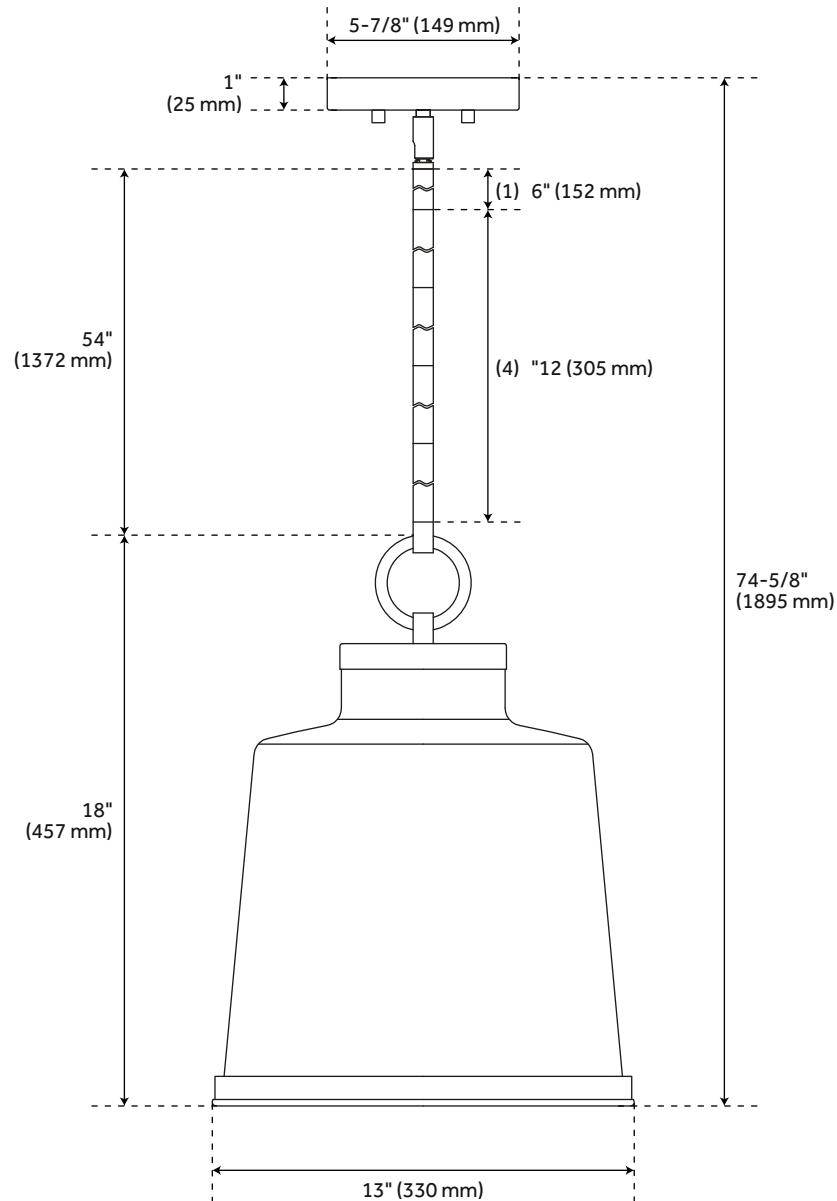

FERNCLIFF SINGLE LIGHT PENDANT LIGHT - MATTE BLACK

SKU: 449331

PHPL6791

All dimensions and specifications are nominal and may vary. Use actual products for accuracy in critical situations.