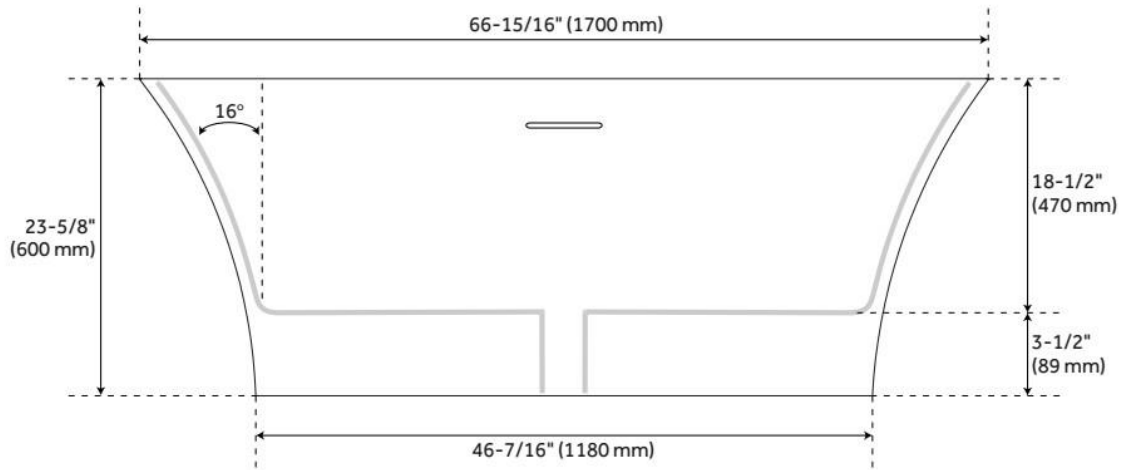

67" GIOSA ACRYLIC FREESTANDING TUB

SKU: 450069

Code: SHGIFSO6731

REVISED 6/27/2024