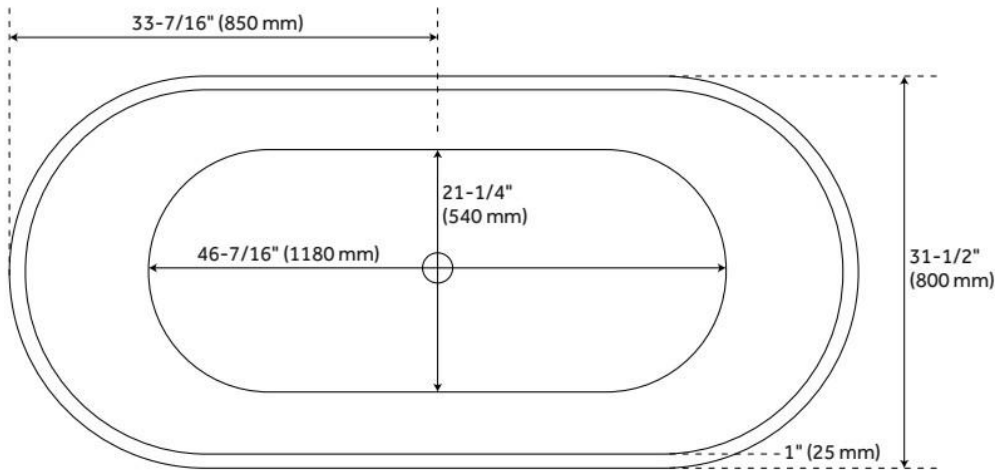

67" GIOSA ACRYLIC FREESTANDING TUB

SKU: 450069

Code: SHGIFSO6731

REVISED 6/27/2024