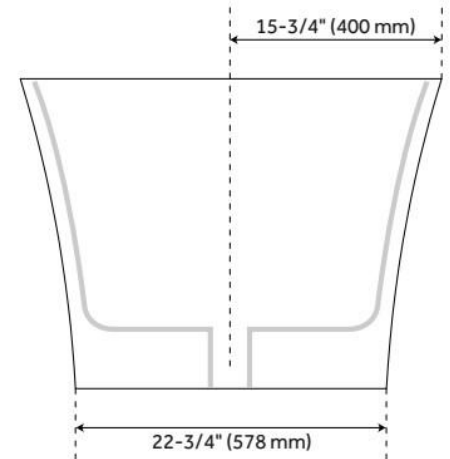

67" GIOSA ACRYLIC FREESTANDING TUB

SKU: 450069

Code: SHGIFSO6731

REVISED 6/27/2024