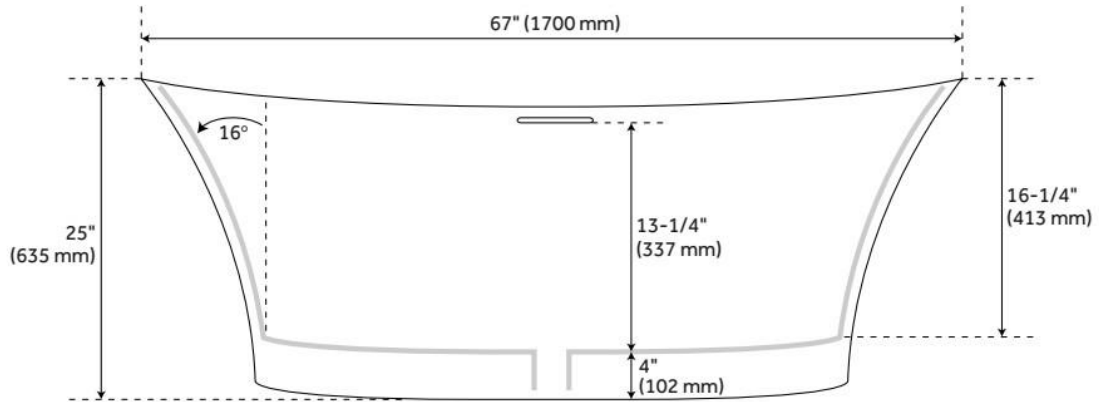

Drain Included: Yes

Drain and Overflow Finish: White

Water Depth to Overflow: 13-1/4"

Water Capacity (Gallons): 59

Built-In Adjusters: Yes

Tub Weight Uncrated (lbs): 225

Optional Accessory: 428473

CSA B45.5/IAPMO Z124, Massachusetts Accepted, LISTED ID: SHGIFS6730WH

ADDITIONAL FEATURES

- All dimensions(± 1/2").
- Tub includes matching pop-up drain cap.

REVISED 6/26/2024

67" GIOSA SOLID SURFACE FREESTANDING TUB

SKU: 450090
Code: SHGIFS6730

REVISED 6/26/2024