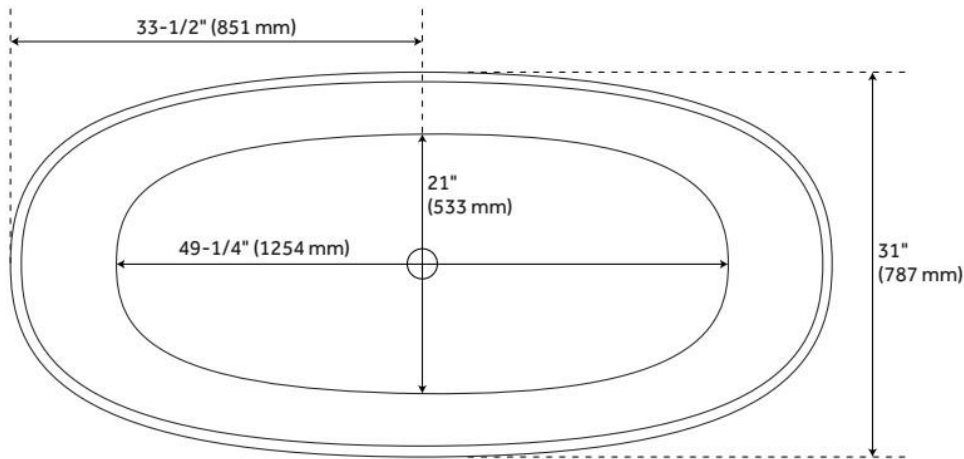

Drain Included: Yes

Drain and Overflow Finish: White

Water Depth to Overflow: 13-1/4"

Water Capacity (Gallons): 59

Built-In Adjusters: Yes

Tub Weight Uncrated (lbs): 225

Optional Accessory: 428473

CSA B45.5/IAPMO Z124, Massachusetts Accepted, LISTED ID: SHGIFS6730WH

ADDITIONAL FEATURES

- All dimensions(± 1/2").
- Tub includes matching pop-up drain cap.

REVISED 6/26/2024

67" GIOSA SOLID SURFACE FREESTANDING TUB

SKU: 450090
Code: SHGIFS6730

REVISED 6/26/2024