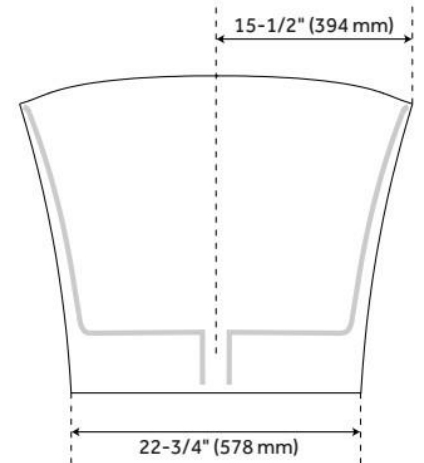

Drain Included: Yes

Drain and Overflow Finish: White

Water Depth to Overflow: 13-1/4"

Water Capacity (Gallons): 59

Built-In Adjusters: Yes

Tub Weight Uncrated (lbs): 225

Optional Accessory: 428473

CSA B45.5/IAPMO Z124, Massachusetts Accepted, LISTED ID: SHGIFS6730WH

ADDITIONAL FEATURES

- All dimensions(± 1/2").
- Tub includes matching pop-up drain cap.

REVISED 6/26/2024

67" GIOSA SOLID SURFACE FREESTANDING TUB

SKU: 450090
Code: SHGIFS6730

REVISED 6/26/2024