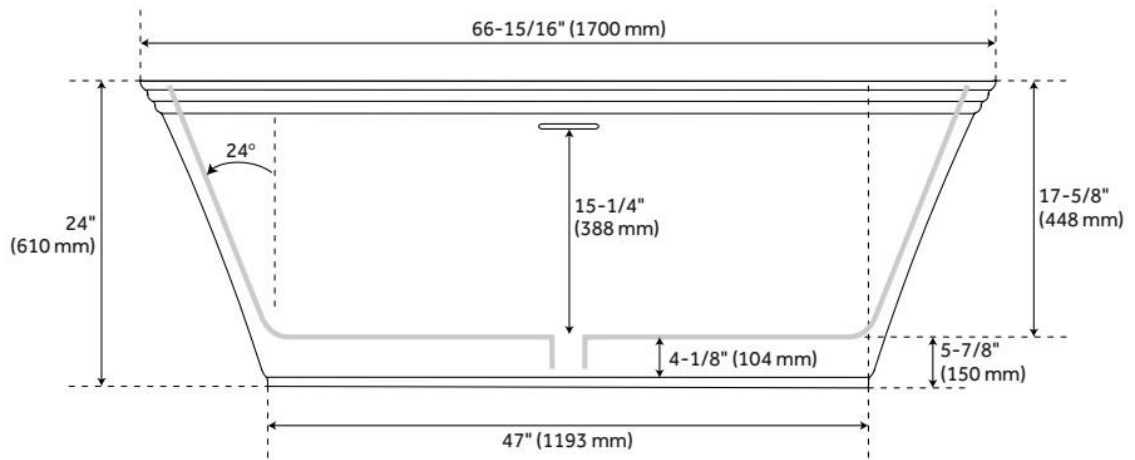

Drain Included: Yes

Drain and Overflow Finish: White

Water Depth to Overflow: 15-1/4"

Water Capacity (Gallons): 51

Built-In Adjusters: Yes

Tub Weight Uncrated (lbs): 224

Optional Accessory: 428473

CSA B45.5/IAPMO Z124, Massachusetts Accepted, LISTED ID: SHDOFS6731WH

ADDITIONAL FEATURES

- All dimensions($\pm 1/2$ ").
- Tub includes matching pop-up drain cap.

REVISED 6/28/2024

67" DORIC SOLID SURFACE FREESTANDING TUB

SKU: 450091
Code: SHDOFS6731

REVISED 6/28/2024