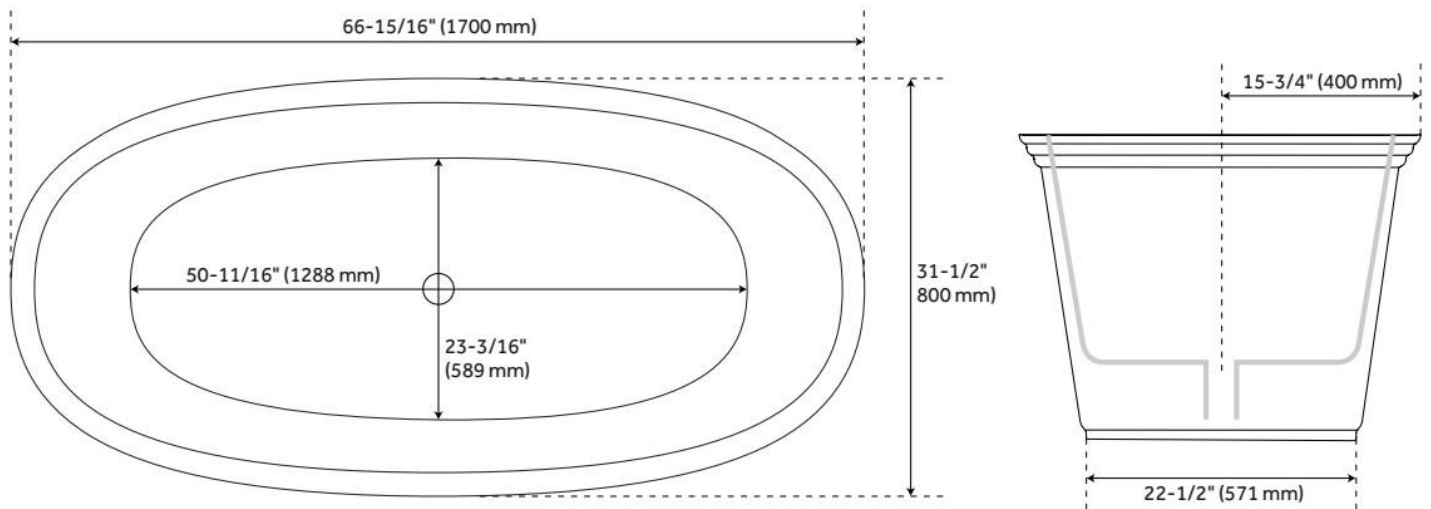

67" DORIC SOLID SURFACE FREESTANDING TUB

SKU: 450091

Code: SHDOFS6731

FEATURES

Tub Material: Solid Surface

Product Finish: White

Shape: Oval

Tub Drain Placement: Center

Drain Included: Yes

Drain and Overflow Finish: White

Water Depth to Overflow: 15-1/4"

Water Capacity (Gallons): 51

Built-In Adjusters: Yes

Tub Weight Uncrated (lbs): 224

Optional Accessory: 428473

CSA B45.5/IAPMO Z124, Massachusetts Accepted, LISTED ID: SHDOFS6731WH

ADDITIONAL FEATURES

- All dimensions($\pm 1/2$ ").
- Tub includes matching pop-up drain cap.

REVISED 6/28/2024

67" DORIC SOLID SURFACE FREESTANDING TUB

SKU: 450091
Code: SHDOFS6731

REVISED 6/28/2024