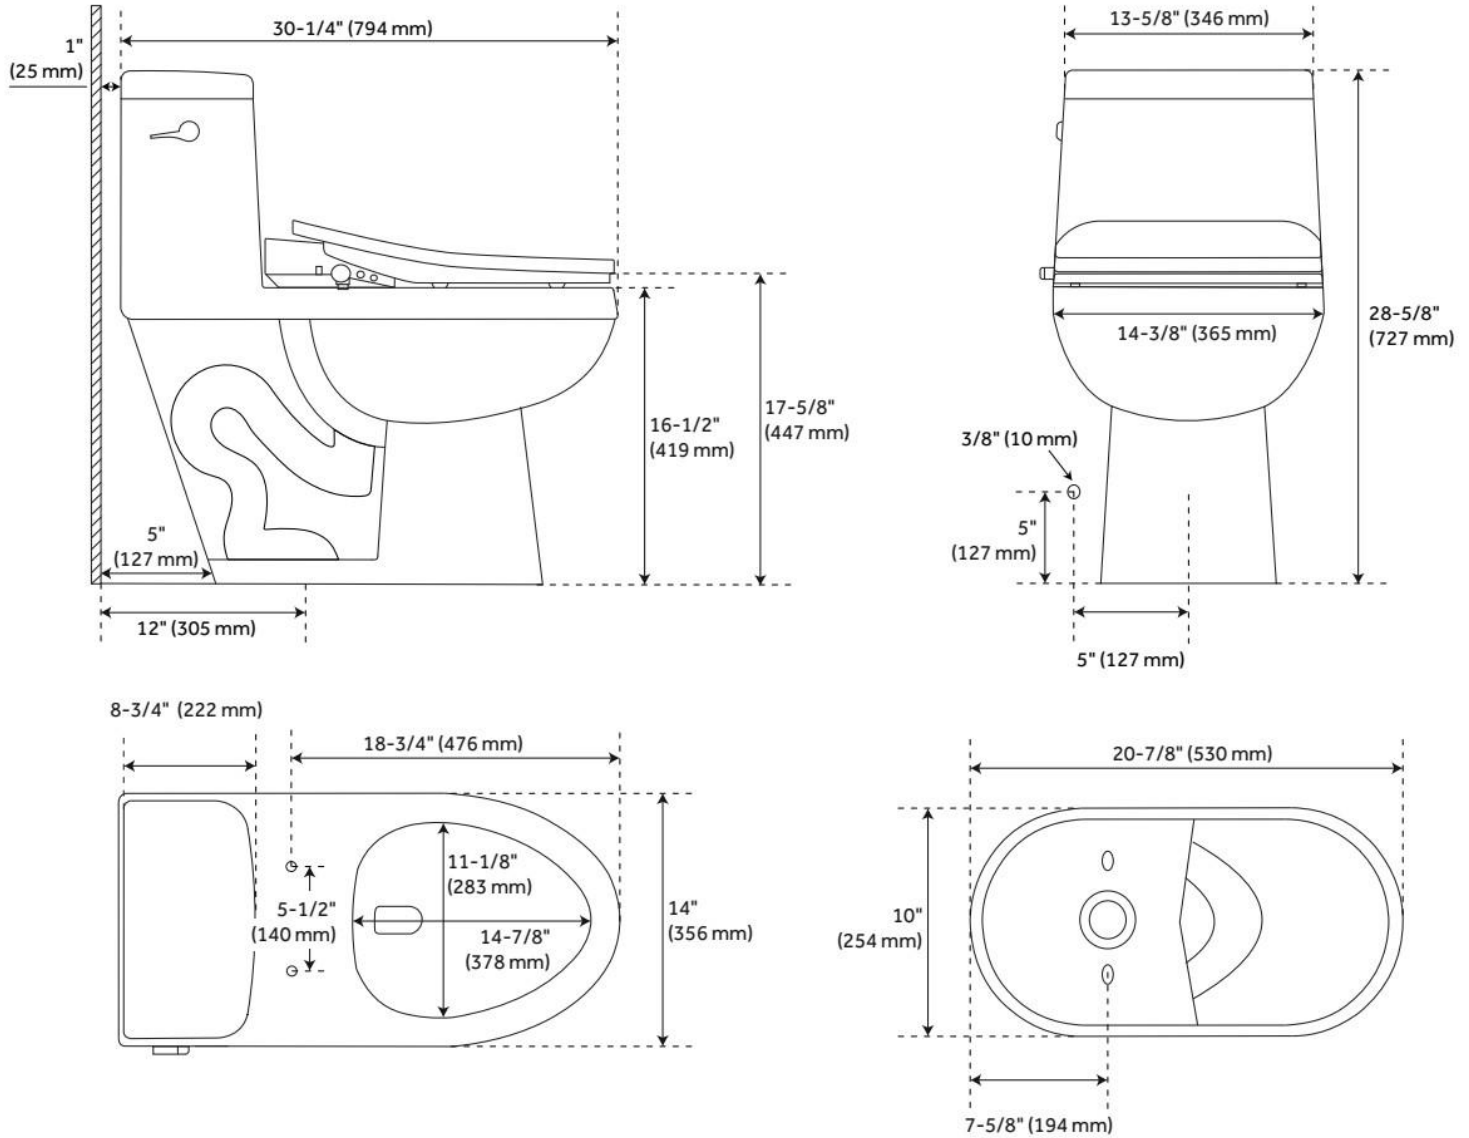

SARASOTA ONE-PIECE ELONGATED TOILET WITH ALDRIDGE BIDET SEAT - WHITE

SKU: 450181

Code: SHBDS201, SHSR241

FEATURES

Material: Porcelain
Product Finish: White
Toilet Style: 1-Piece
Flush Handle Location: Left
Bowl Height: 16-1/2"
Bowl Shape: Elongated
Rough-in: 12"
Gallons Per Flush: 1.28 GPF (4.8 LPF)
Flush Type: Gravity
Flush Valve Size: 3"
Trapway Diameter: 2"
Seat Included: Yes
Water Spot: 8" x 6-1/2"

ADDITIONAL FEATURES

- Visible trapway.
- Toilet with a standard seat meets ADA requirements when installed according to ADA guidelines.
- Bidet seat:
 - 21" L x 15" W x 5" H.
 - Features warm water, seat warmer, spray massage, warm drying, smart night light, and auto-cleaning modes.
 - Includes a remote control for one-handed operation.
 - Features Nozzle Clean mode for cleaning.
 - Soft-closing seat and lid.
 - Installs easily with quick-release system.
 - Power cord length: 49"

REVISED 1/29/2025

SARASOTA ONE-PIECE ELONGATED TOILET WITH ALDRIDGE BIDET SEAT - WHITE

SKU: 450181

Code: SHBDS201, SHSR241

REVISED 1/29/2025