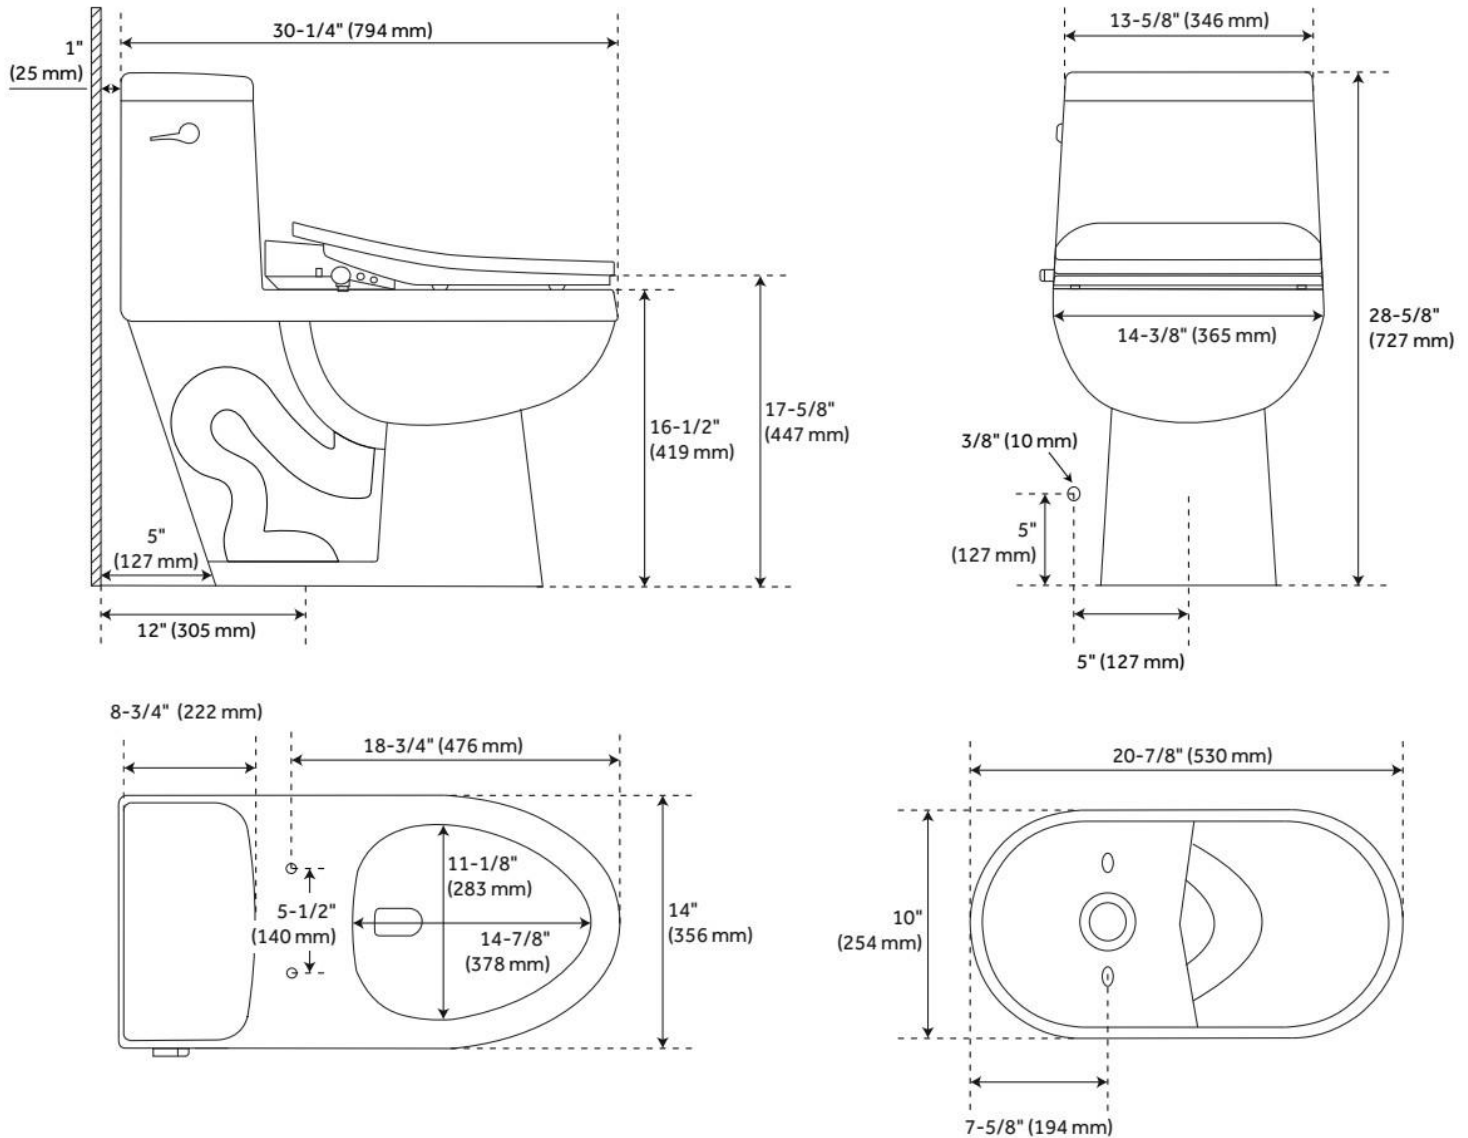

SARASOTA ONE-PIECE ELONGATED TOILET WITH ALDRIDGE BIDET SEAT - WHITE

SKU: 450181

Code: SHBDS201, SHSR241

REVISED 7/19/2024