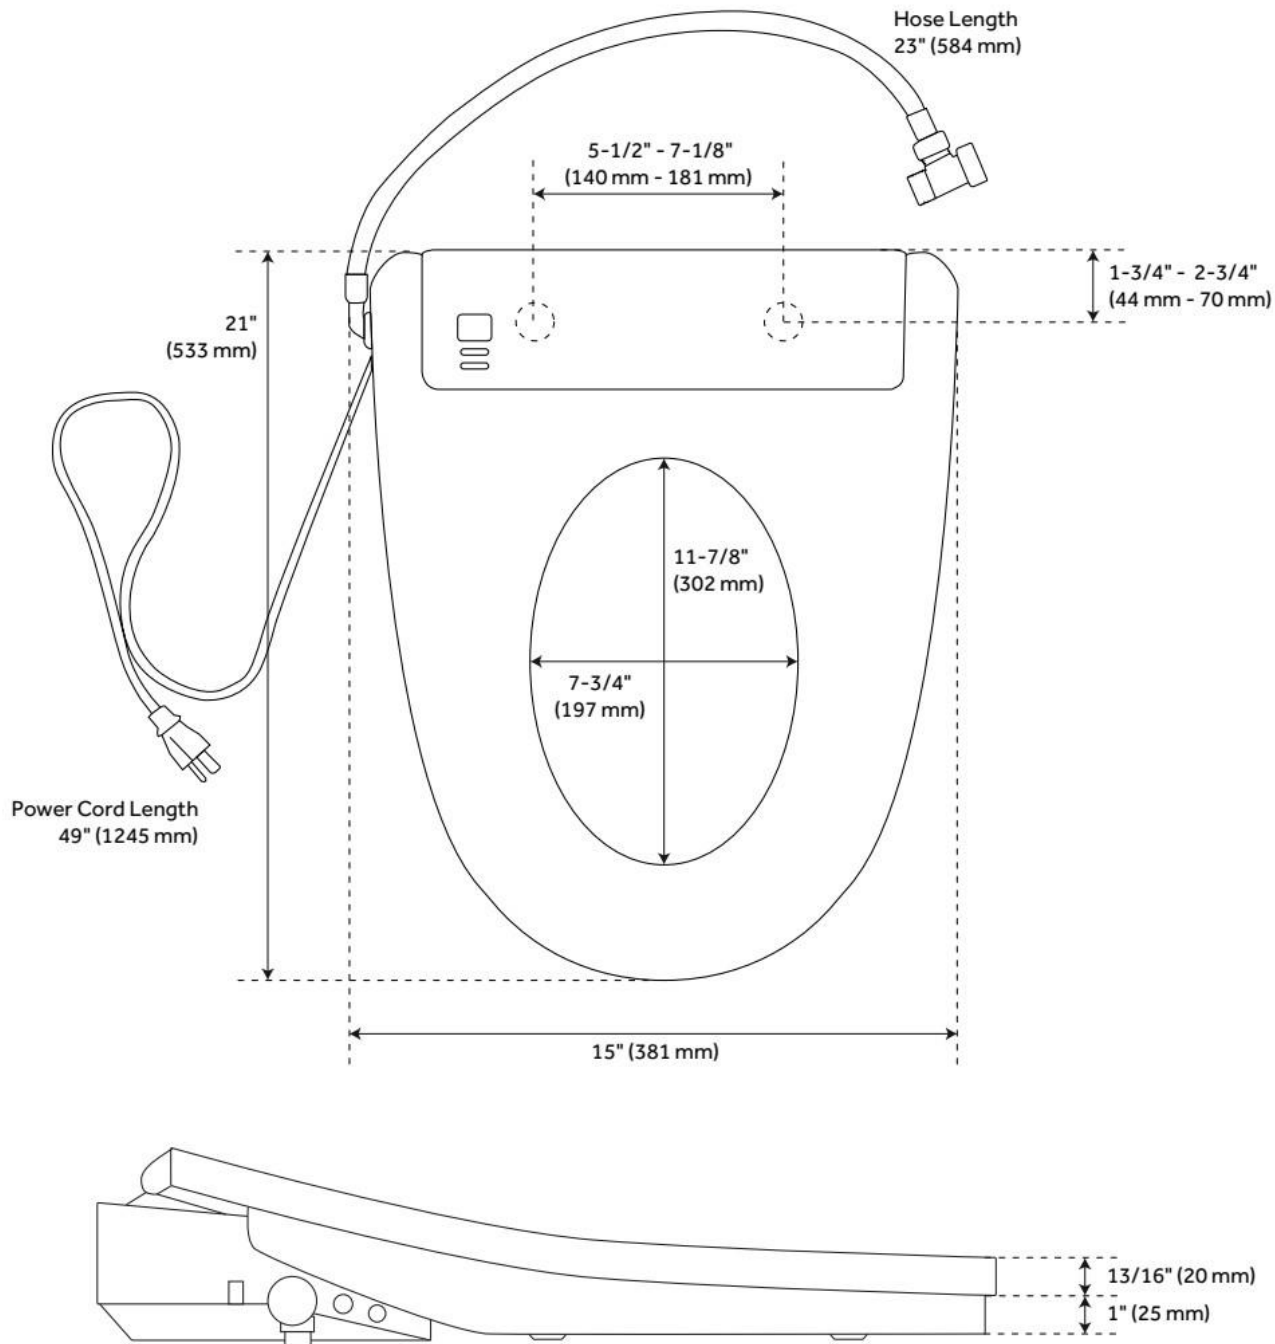

ALDRIDGE ELONGATED ELECTRONIC BIDET TOILET SEAT

SKU: 448556
Code: SHBDS201

REVISED 7/15/2024