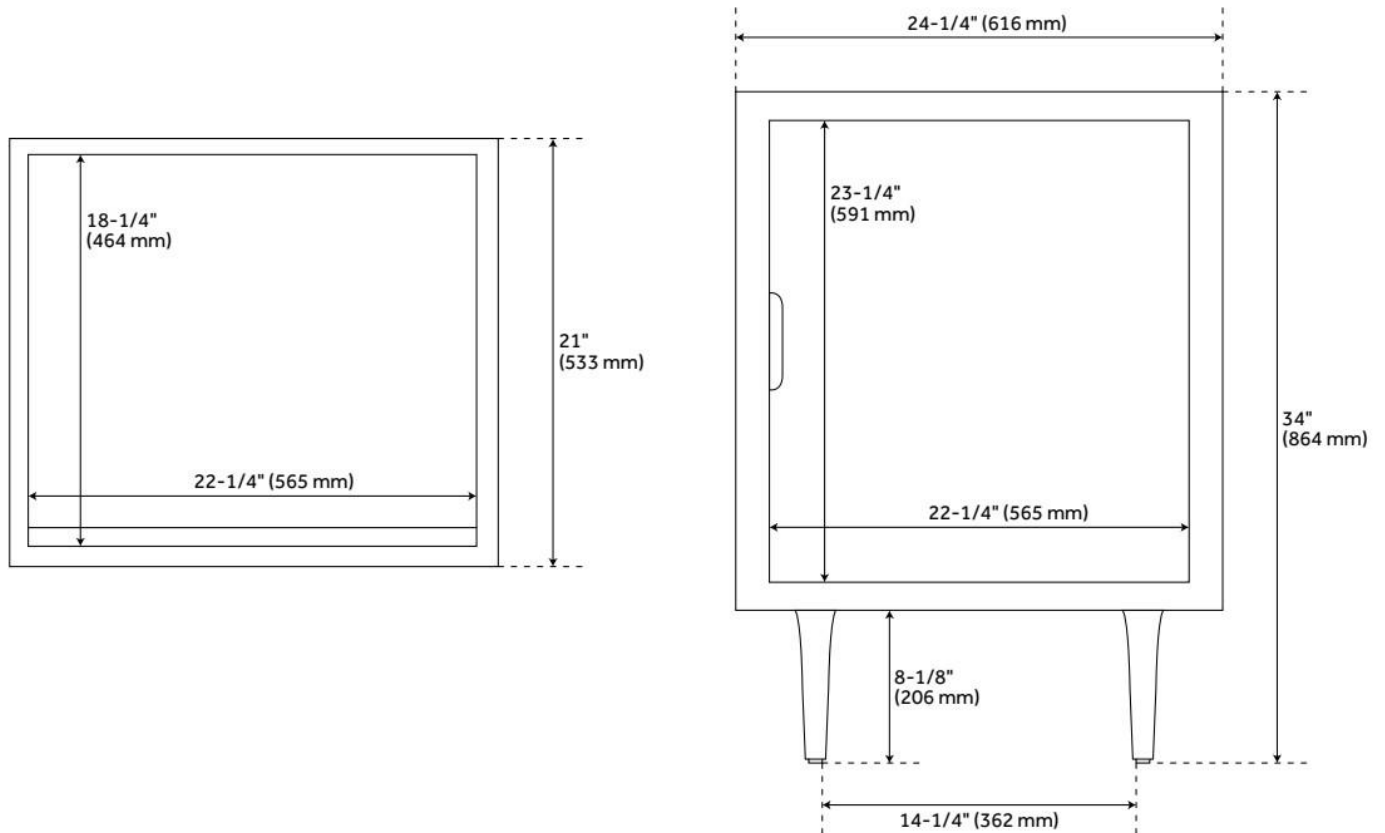

24" BIVINS TEAK VANITY - JAVA/BLACK - VANITY CABINET ONLY

SKU: 450186
Code: SH450186

FEATURES

Material: Teak
Product Finish: Java/Black
Number of Doors: 1
Soft-Close Hinges: Yes
Built-In Adjusters: Yes

ADDITIONAL FEATURES

- See Installation Instructions for directions to attach the vanity top and sink.
- All dimensions are ($\pm 1/2$ ").

REVISED 8/5/2024

24" BIVINS TEAK VANITY - JAVA/BLACK - VANITY CABINET ONLY

SKU: 450186
Code: SH450186