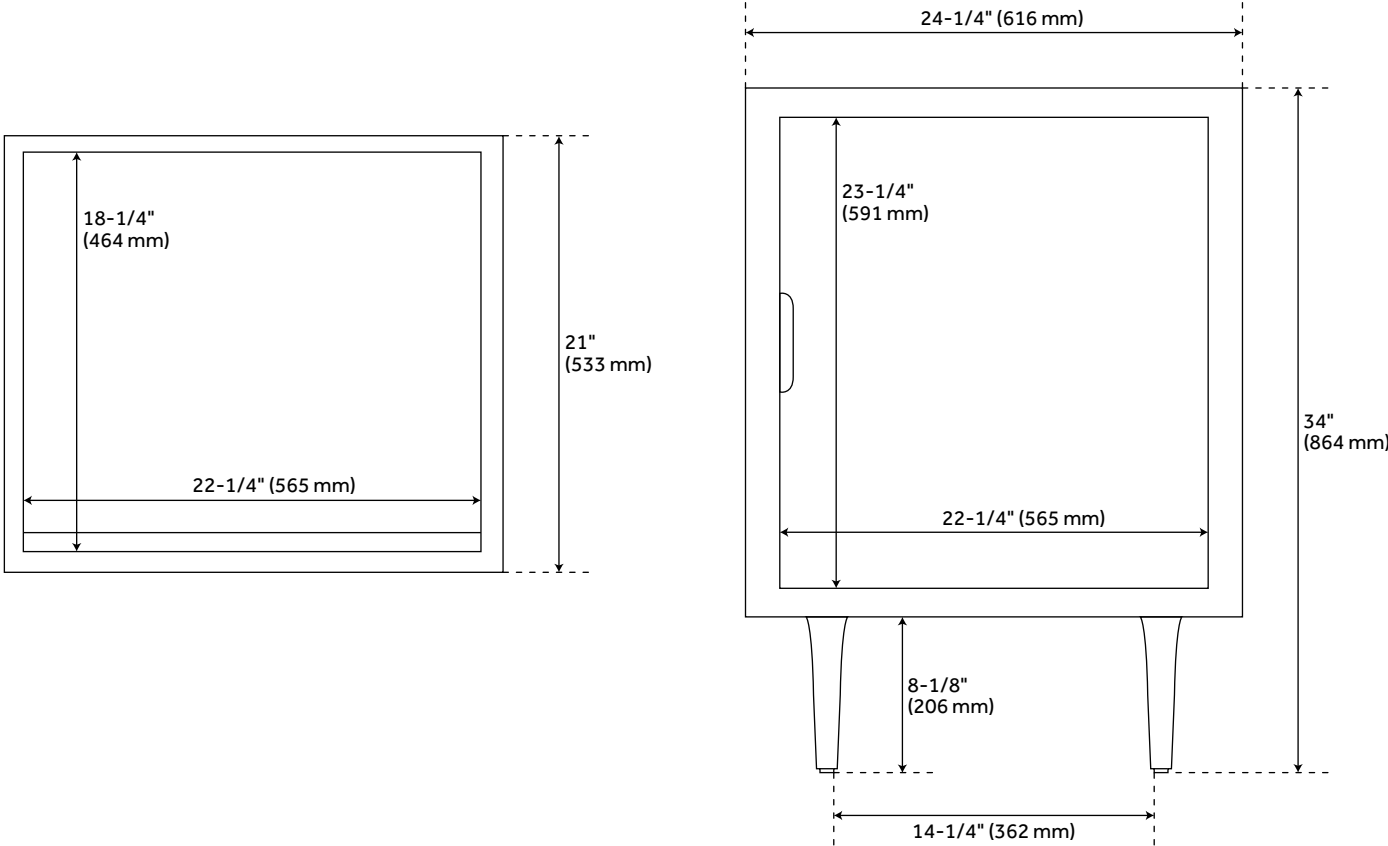

24" BIVINS TEAK BATHROOM VANITY - JAVA/ BLACK

SKU: 450186

All dimensions and specifications are nominal and may vary. Use actual products for accuracy in critical situations.