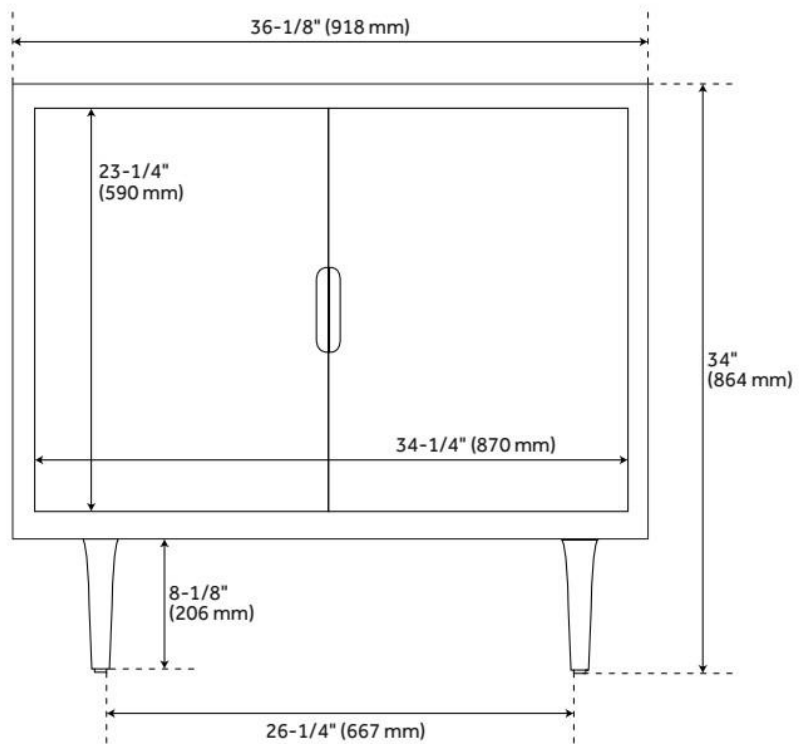

36" BIVINS TEAK VANITY - JAVA/BLACK - VANITY CABINET ONLY

SKU: 450189
Code: SH450189

REVISED 8/1/2024