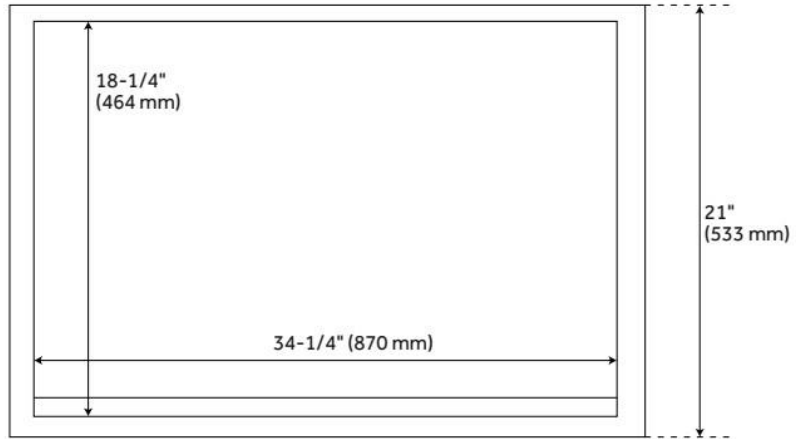

36" BIVINS TEAK VANITY - JAVA/BLACK - VANITY CABINET ONLY

SKU: 450189
Code: SH450189

REVISED 8/1/2024