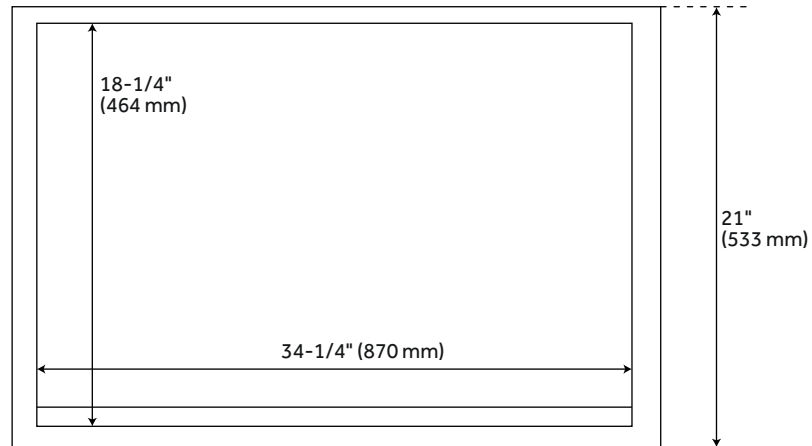

36" BIVINS TEAK BATHROOM VANITY - JAVA/ BLACK

SKU: 450189

All dimensions and specifications are nominal and may vary. Use actual products for accuracy in critical situations.