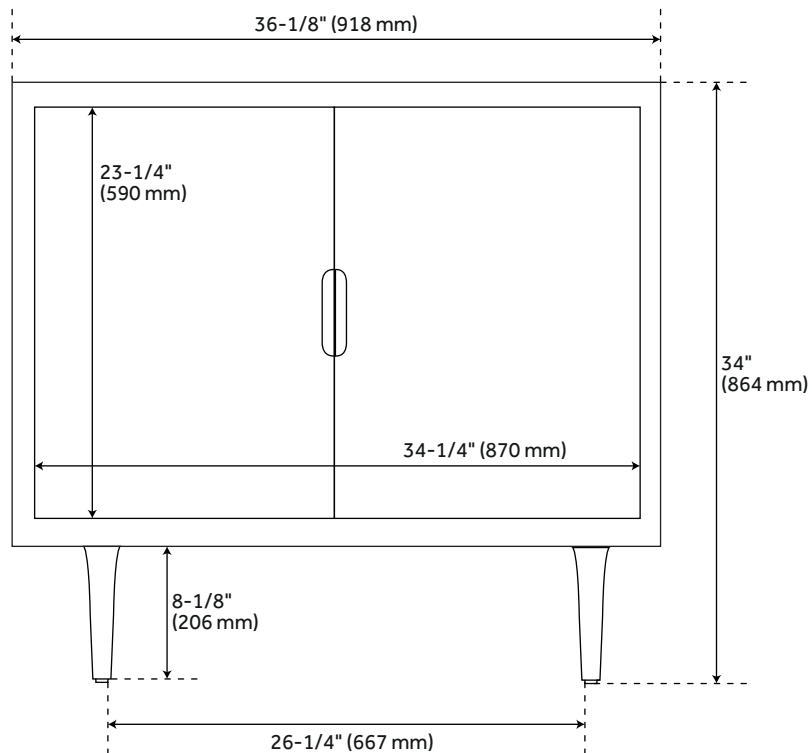

36" BIVINS TEAK BATHROOM VANITY - JAVA/ BLACK

SKU: 450189

All dimensions and specifications are nominal and may vary. Use actual products for accuracy in critical situations.