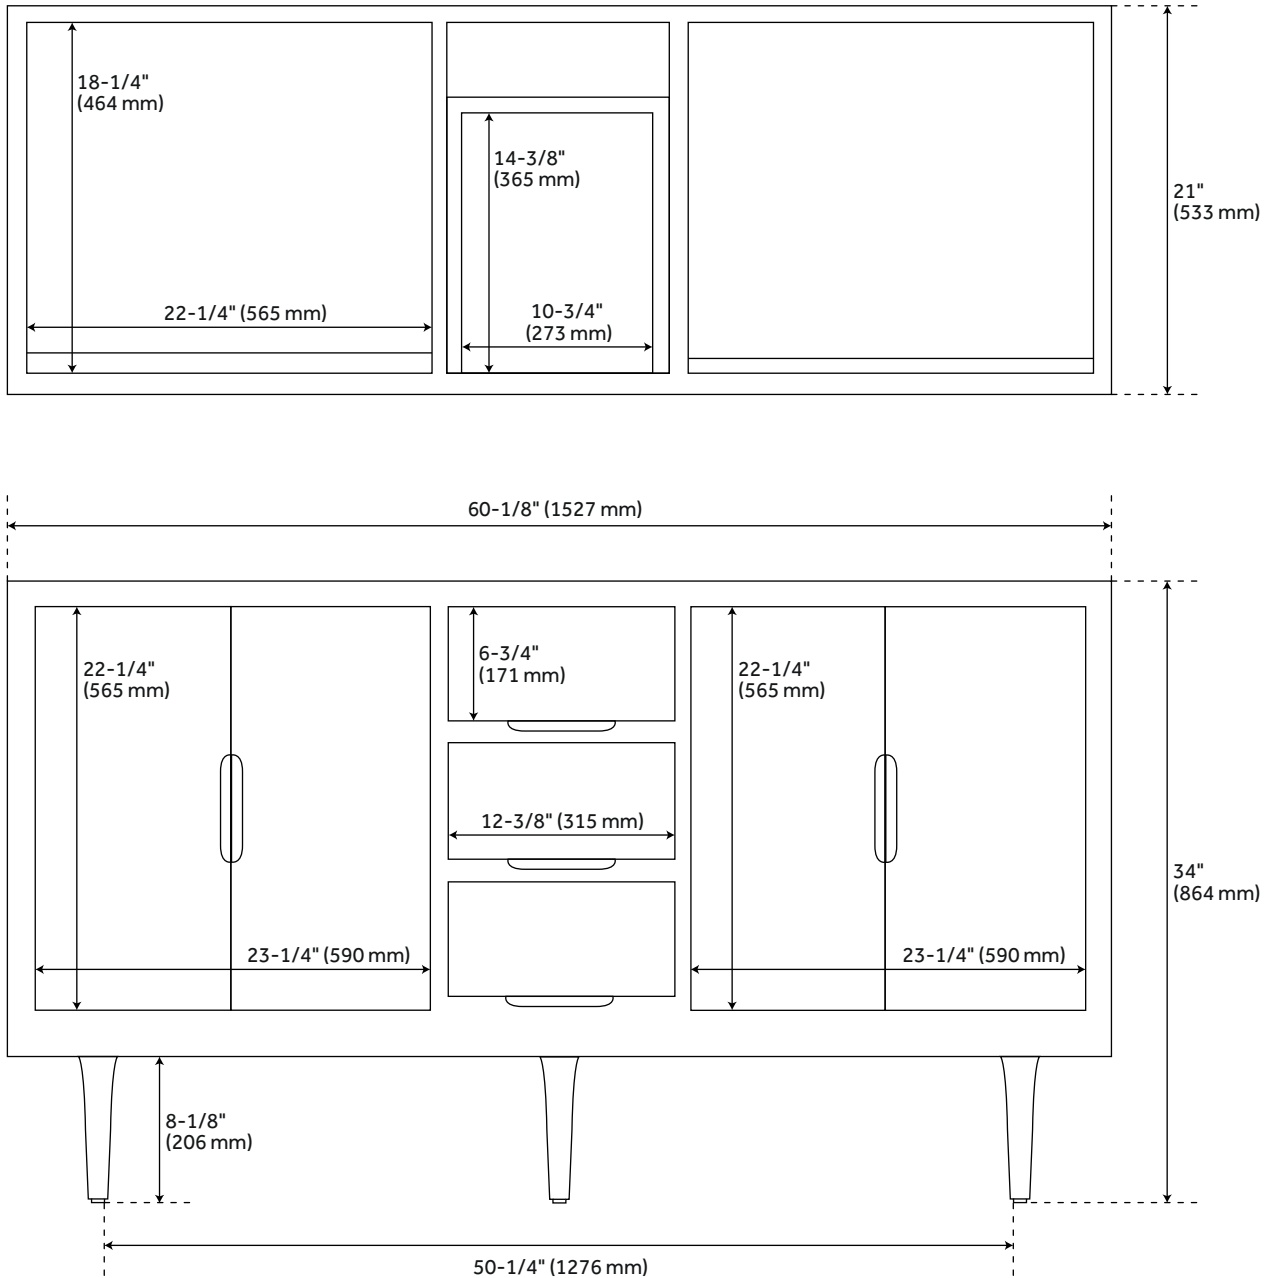

60" BIVINS TEAK DOUBLE VANITY - JAVA/BLACK - VANITY CABINET ONLY

SKU: 450192
Code: SH450192

FEATURES

Installation Type: Freestanding
Features: Soft-Close Hinges
Product Finish: Java/Black
Material: Teak
Number of Doors: 4
Number of Drawers: 3
Width: 60-1/8"
Height: 34"
Depth: 21"
Assembly Required: No
Dovetail Drawers: Yes
Number of Basins: 2
Vanity Top Options: No Top
Faucet Included: No
Vanity Top Material: No Top
Built-In Adjusters: Yes
Sink Included: no
Vanity Top Included: no
Backsplash: No
Mirror Included: No

REVISED 3/21/2023

60" BIVINS TEAK DOUBLE VANITY - JAVA/BLACK - VANITY CABINET ONLY

SKU: 450192
Code: SH450192

ADDITIONAL FEATURES

- See Installation Instructions for directions to attach the vanity top and sink.
- All dimensions are ($\pm 1/2$ ").

REVISED 3/21/2023

60" BIVINS TEAK BATHROOM VANITY - JAVA/ BLACK

SKU: 450192

All dimensions and specifications are nominal and may vary. Use actual products for accuracy in critical situations.