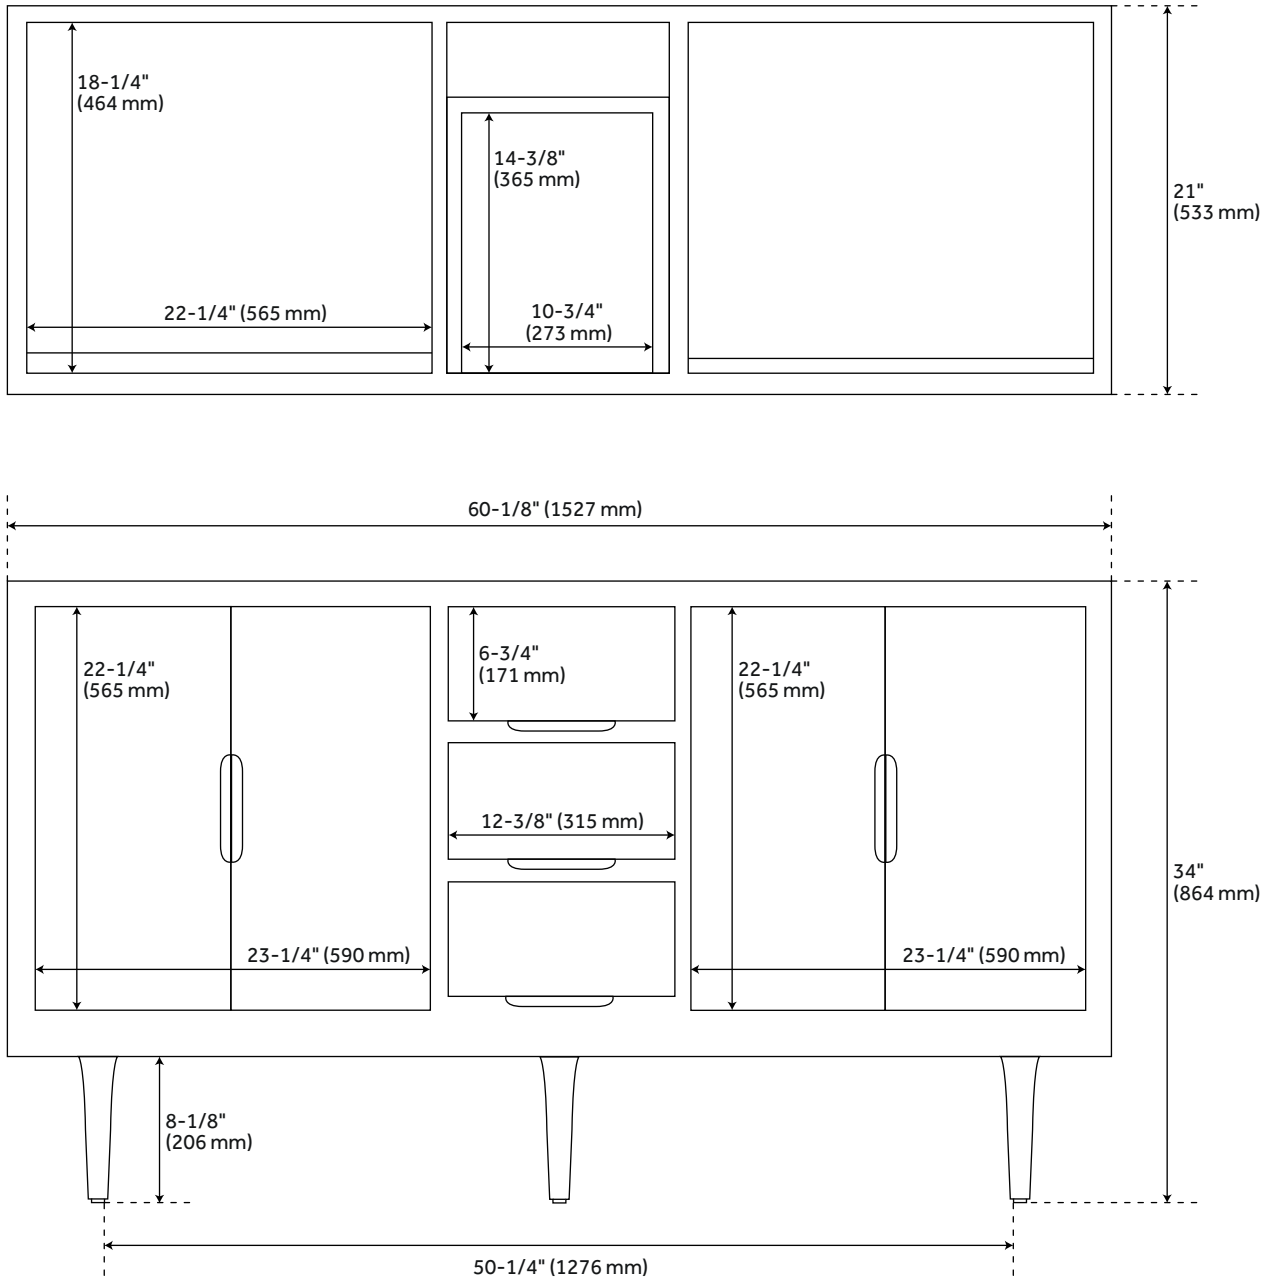

60" BIVINS TEAK BATHROOM VANITY - JAVA/ BLACK

SKU: 450192

All dimensions and specifications are nominal and may vary. Use actual products for accuracy in critical situations.