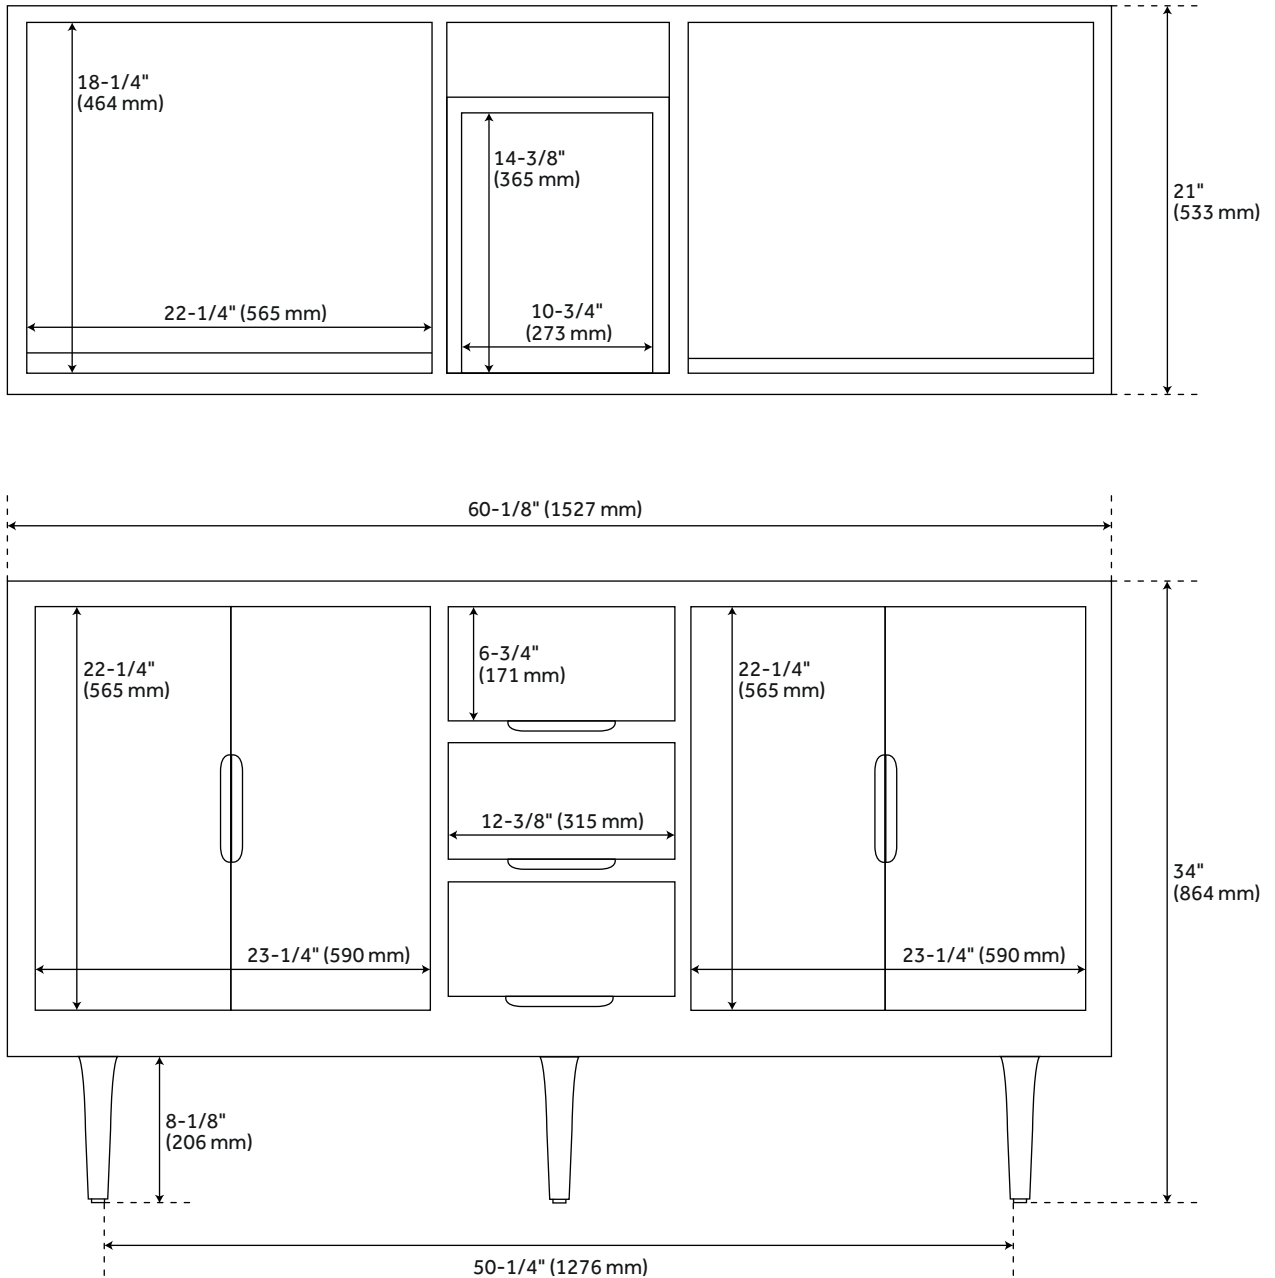

60" BIVINS TEAK DOUBLE BATHROOM VANITY FOR UNDERMOUNT SINK - JAVA/BLACK

SKU: 949243-UM

Code: SH463337, SH463336, SH463341, SH463340, SH463339, SH463338, SH463342

FEATURES

Installation Type: Freestanding
Features: Soft-Close Hinges
Product Finish: Java/Black
Material: Teak
Number of Doors: 4
Number of Drawers: 3
Width: 60-1/8"
Height: 34"
Depth: 21"
Assembly Required: No
Dovetail Drawers: Yes
Number of Basins: 2
Sink Installation: Undermount - Oval
Basin Length: 16"
Basin Width: 12-1/2"
Water Depth To Overflow: 5"
Fits Drain Hole Size: 1-1/2"
Faucet Included: No
Vanity Top Thickness: 3cm
Water Depth to Rim: 6"
Built-In Adjusters: Yes
Sink Included: yes
Basin Overflow: Yes
Vanity Top Included: yes
Vanity Top Depth: 22"
Vanity Top Width: 61"
Mirror Included: No

REVISED 3/21/2023

60" BIVINS TEAK DOUBLE BATHROOM VANITY FOR UNDERMOUNT SINK - JAVA/BLACK

SKU: 949243-UM

Code: SH463337, SH463336, SH463341, SH463340, SH463339, SH463338, SH463342

ADDITIONAL FEATURES

- [Wood finish samples available.](#)

REVISED 3/21/2023

60" BIVINS TEAK BATHROOM VANITY - JAVA/BLACK

SKU: 450192

All dimensions and specifications are nominal and may vary. Use actual products for accuracy in critical situations.