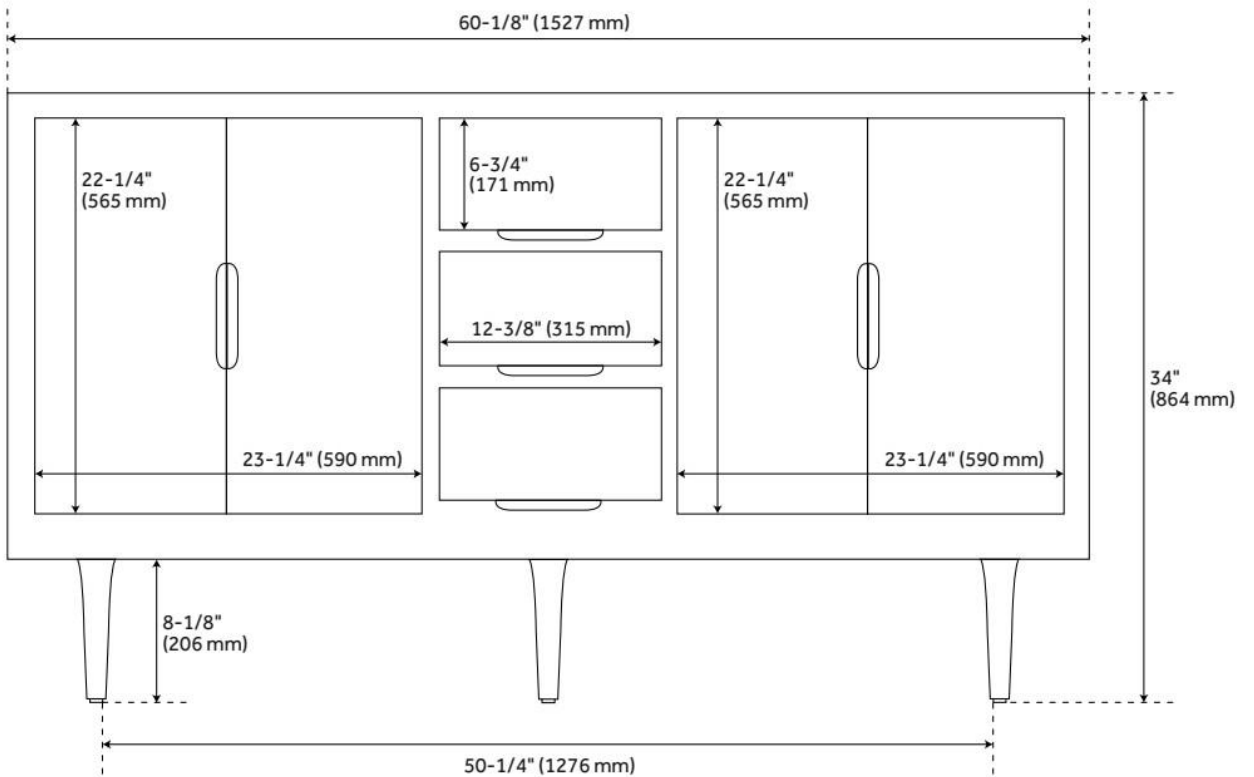

60" BIVINS TEAK DOUBLE VANITY - JAVA/BLACK - VANITY CABINET ONLY

SKU: 450192
Code: SH450192

REVISED 8/8/2024