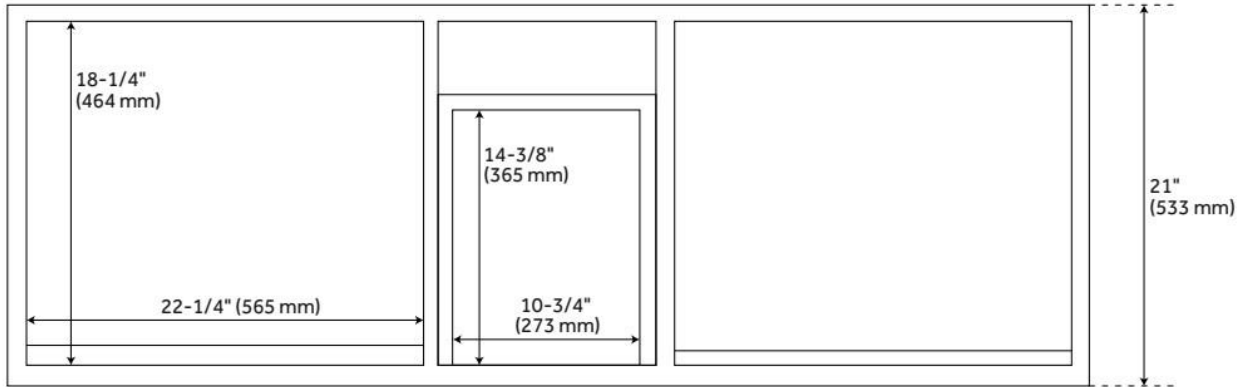

60" BIVINS TEAK DOUBLE VANITY - JAVA/BLACK - VANITY CABINET ONLY

SKU: 450192
Code: SH450192

REVISED 8/8/2024