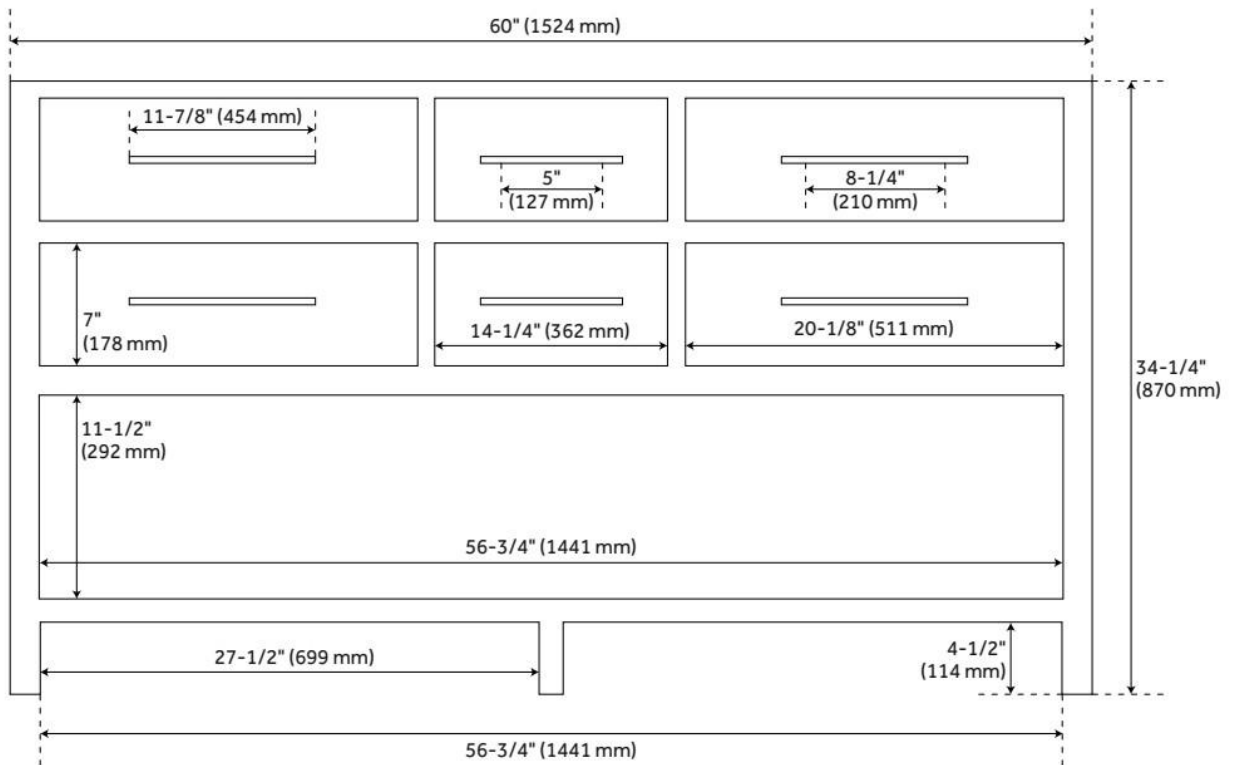

60" ROBERTSON MAHOGANY CONSOLE DOUBLE VANITY - MIDNIGHT NAVY BLUE - VANITY CABINET

SKU: 450205
Code: SH450205

REVISED 8/7/2024