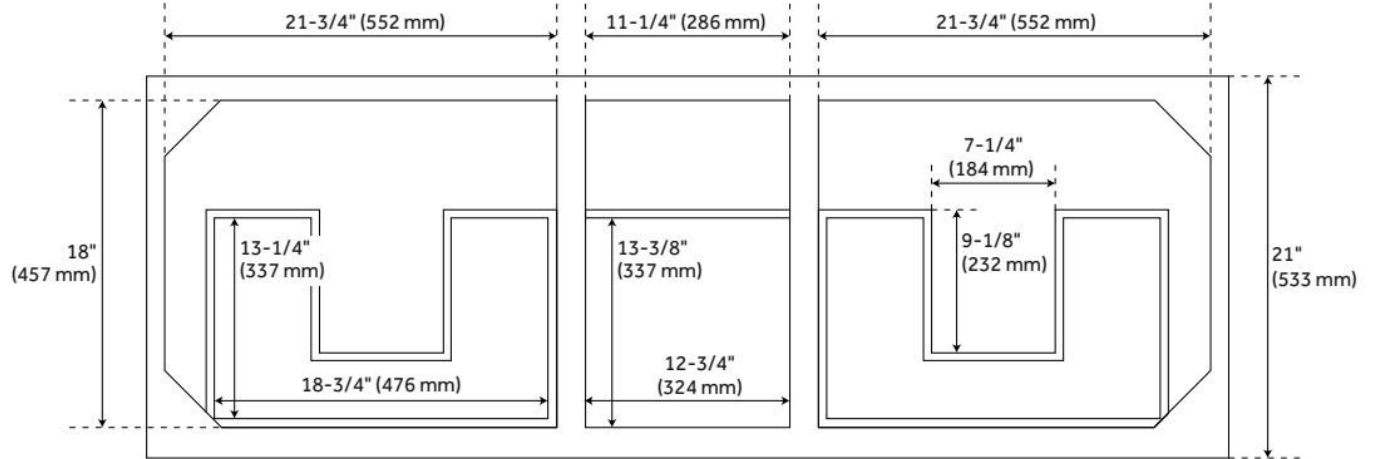

60" ROBERTSON MAHOGANY CONSOLE DOUBLE VANITY - MIDNIGHT NAVY BLUE - VANITY CABINET

SKU: 450205
Code: SH450205

REVISED 8/7/2024