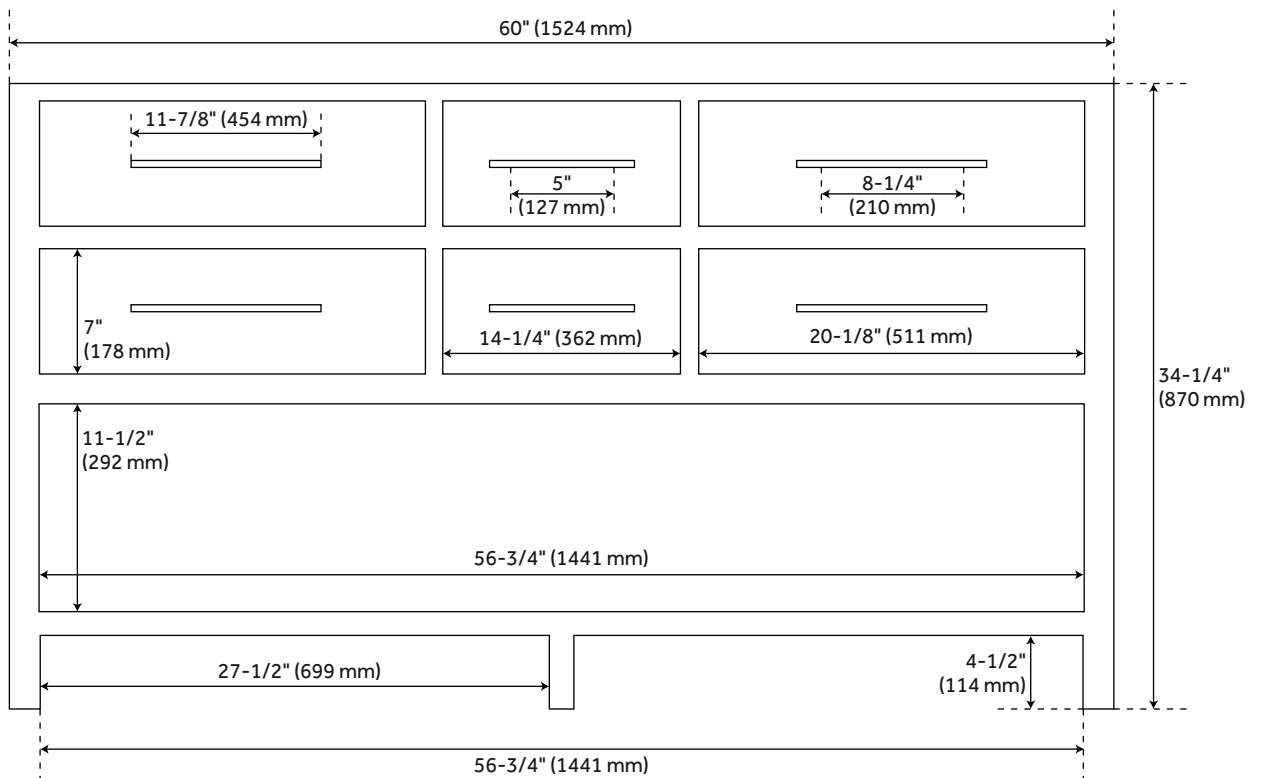

60" ROBERTSON MAHOGANY DOUBLE CONSOLE VANITY- MIDNIGHT NAVY BLUE

All dimensions and specifications are nominal and may vary. Use actual products for accuracy in critical situations.