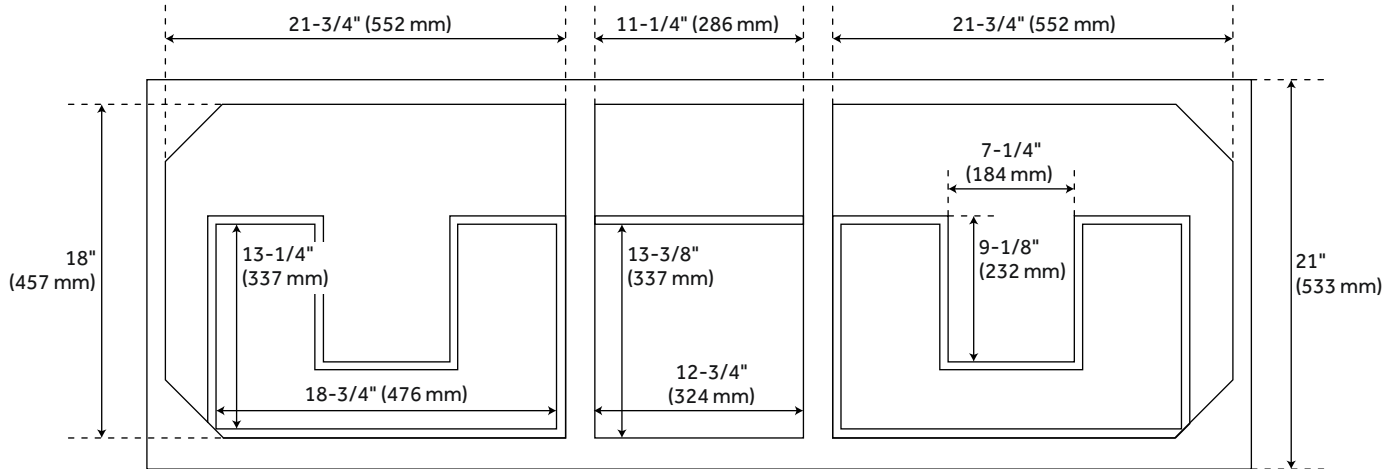

60" ROBERTSON MAHOGANY DOUBLE CONSOLE VANITY- MIDNIGHT NAVY BLUE

All dimensions and specifications are nominal and may vary. Use actual products for accuracy in critical situations.