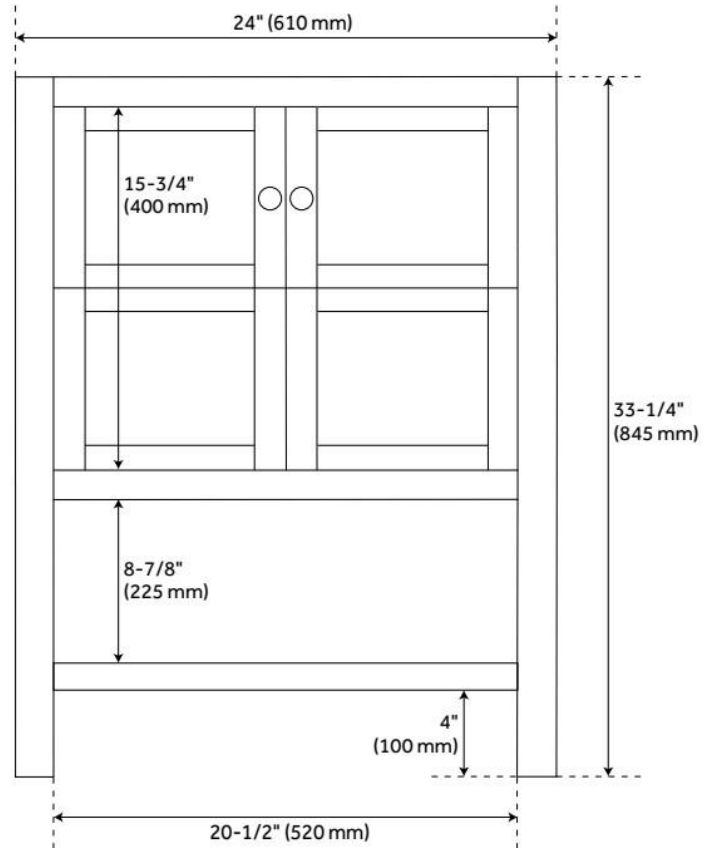

24" OLSEN CONSOLE VANITY - ASH BROWN - VANITY CABINET ONLY

SKU: 450409
Code: SH450409

REVISED 8/5/2024