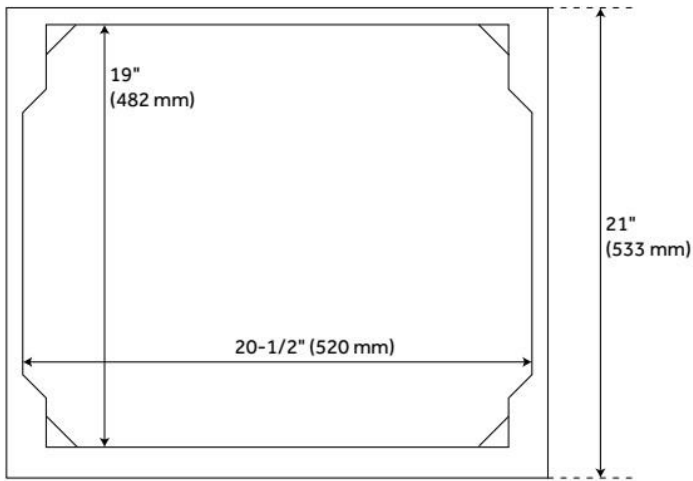

24" OLSEN CONSOLE VANITY - ASH BROWN - VANITY CABINET ONLY

SKU: 450409
Code: SH450409

REVISED 8/5/2024