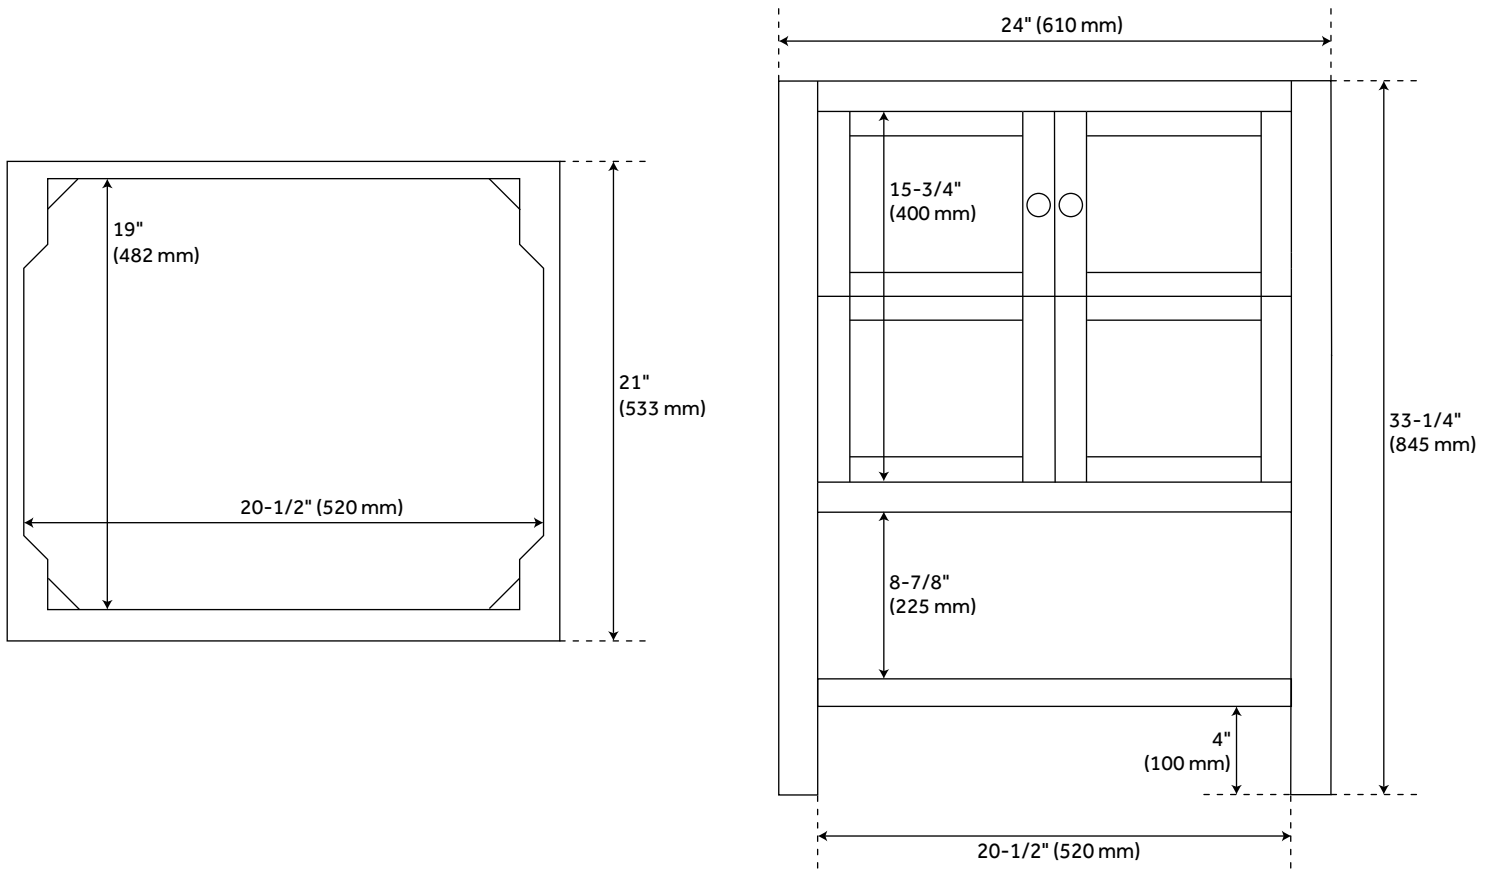

24" OLSEN CONSOLE VANITY - ASH BROWN - VANITY CABINET ONLY

SKU: 450409
Code: SH450409

FEATURES

Installation Type: freestanding
Features: soft-close hinges
Product Finish: Ash Brown
Material: wood
Number of Doors: 2
Width: 24"
Height: 33-1/4"
Depth: 21"
Assembly Required: No
Number of Basins: 1
Vanity Top Options: No Top
Faucet Included: No
Vanity Top Material: No Top
Hardware Finish: Brushed Nickel
Built-In Adjusters: Yes
Sink Included: no
Vanity Top Included: no

REVISED 3/21/2023

24" OLSEN CONSOLE VANITY - ASH BROWN - VANITY CABINET ONLY

SKU: 450409
Code: SH450409

ADDITIONAL FEATURES

- See Installation Instructions for directions to attach the vanity top and sink.
- All dimensions are ($\pm 1/2"$).

REVISED 3/21/2023

24" OLSEN CONSOLE VANITY - ASH BROWN

SKU: 450409

All dimensions and specifications are nominal and may vary. Use actual products for accuracy in critical situations.