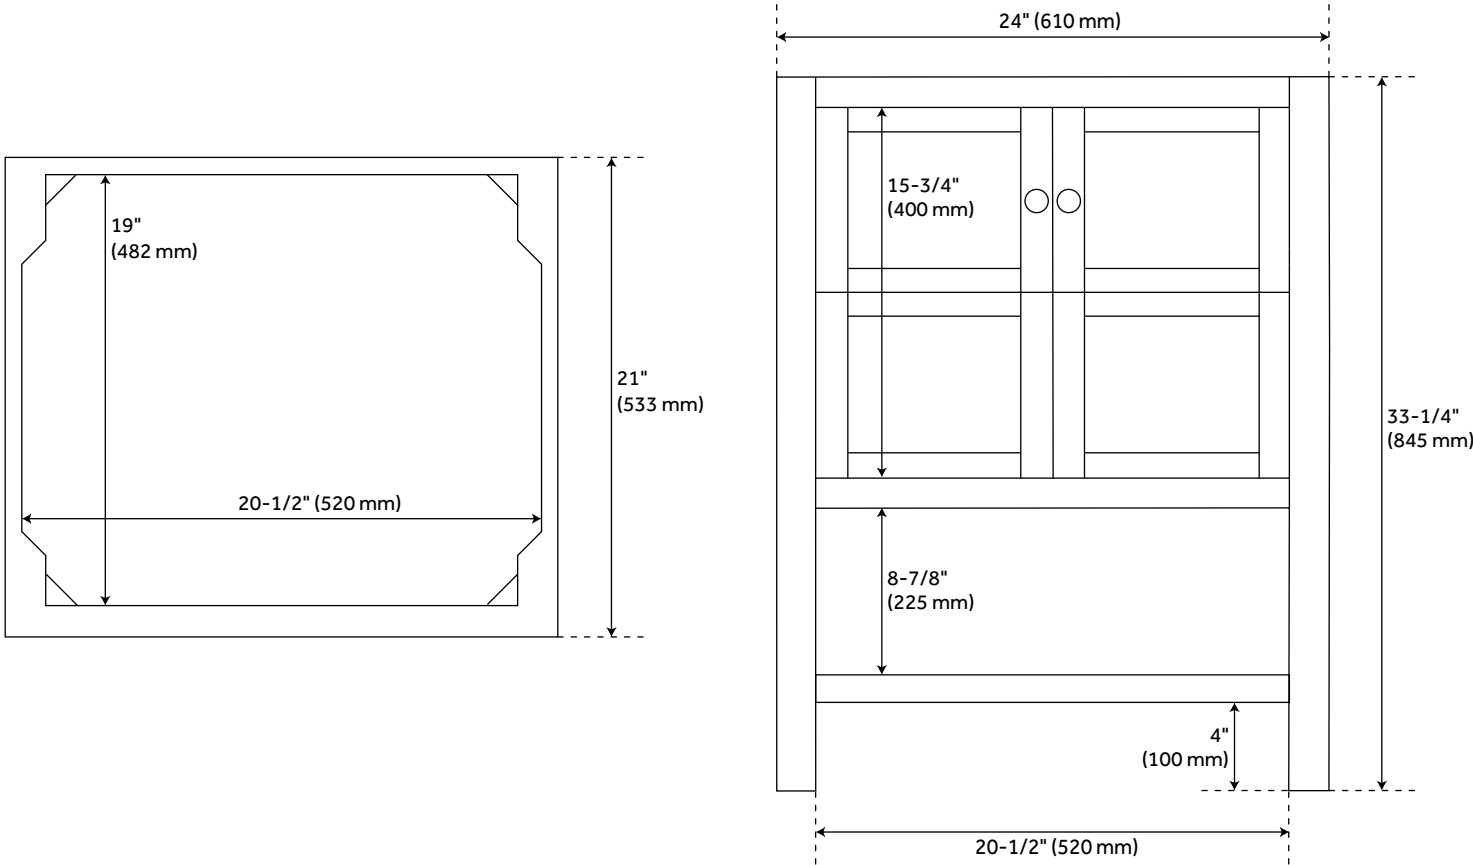

24" OLSEN CONSOLE VANITY - ASH BROWN

SKU: 450409

All dimensions and specifications are nominal and may vary. Use actual products for accuracy in critical situations.