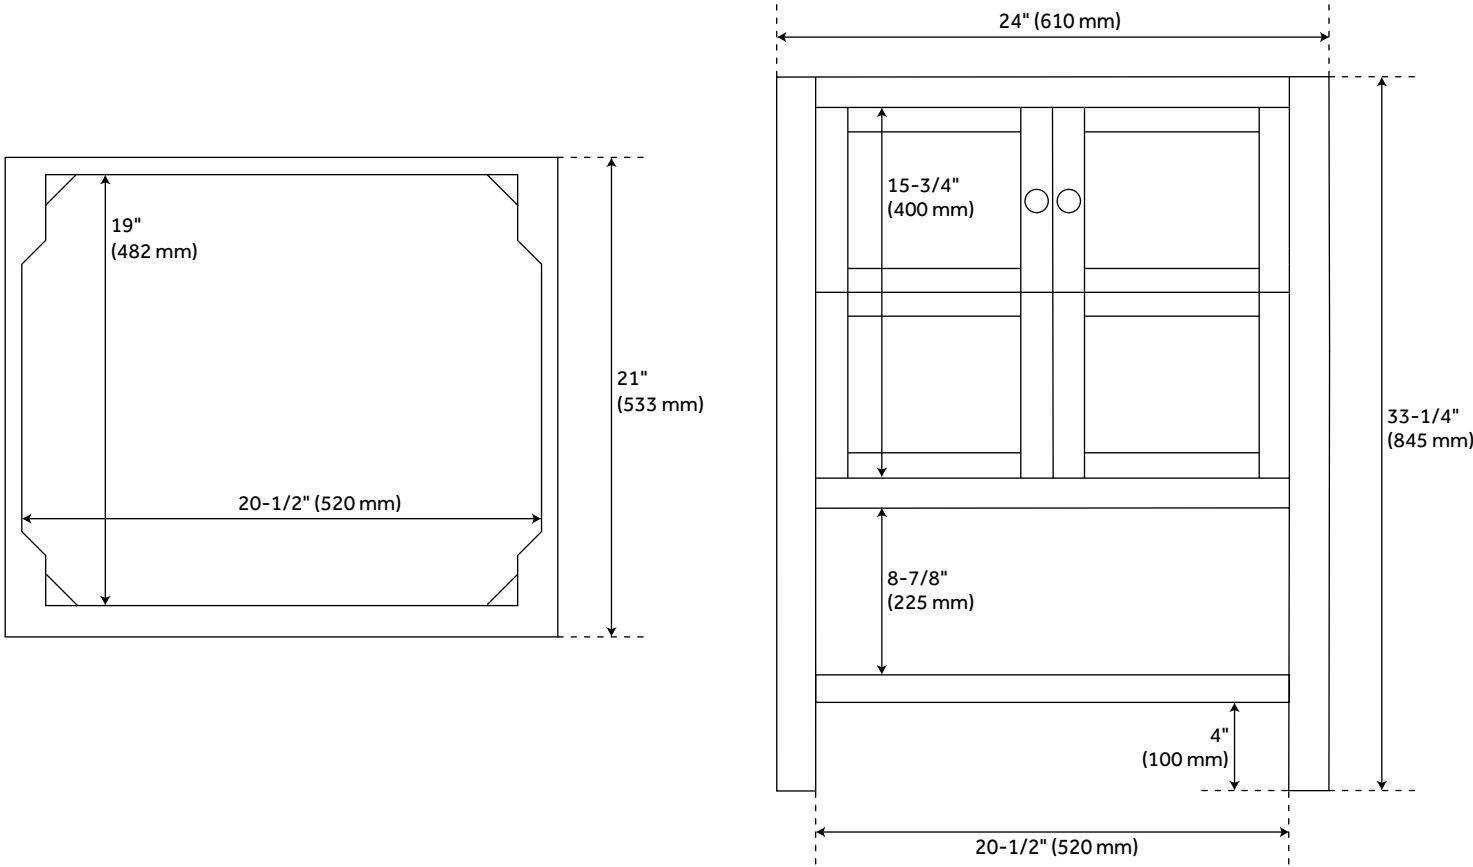

24" OLSEN CONSOLE VANITY UNDERMOUNT SINK - ASH BROWN

SKU: 949267

Code: SH460350, SH460349, SH460346, SH460351, SH460348, SH454584, SH460345

FEATURES

Installation Type: Freestanding
Features: Matching Mirror; Soft-Close Hinges
Product Finish: Ash Brown
Material: Wood
Number of Doors: 2
Width: 24"
Height: 33-1/4"
Depth: 21"
Assembly Required: No
Number of Basins: 1
Sink Installation: Undermount - Oval
Basin Length: 16"
Basin Width: 12-1/2"
Water Depth To Overflow: 5"
Fits Drain Hole Size: 1-1/2"
Faucet Included: No
Vanity Top Thickness: 3cm
Water Depth to Rim: 6"
Hardware Finish: Brushed Nickel
Built-In Adjusters: Yes
Sink Included: Optional
Vanity Top Included: Optional
Vanity Top Depth: 22"
Vanity Top Width: 25"
Mirror Included: Optional

REVISED 3/21/2023

24" OLSEN CONSOLE VANITY UNDERMOUNT SINK - ASH BROWN

SKU: 949267

Code: SH460350, SH460349, SH460346, SH460351, SH460348, SH454584, SH460345

ADDITIONAL FEATURES

- Includes a matching backsplash and a white porcelain sink.
- Granite is A-grade. Polished Carrara Marble is sourced from Italy.
- Each stone top is carved from a single piece of stone and will feature natural variations.
- See Installation Instructions for directions to attach the vanity top and sink.
- All dimensions are ($\pm 1/2''$).

REVISED 3/21/2023

24" OLSEN CONSOLE VANITY - ASH BROWN

SKU: 450409

All dimensions and specifications are nominal and may vary. Use actual products for accuracy in critical situations.