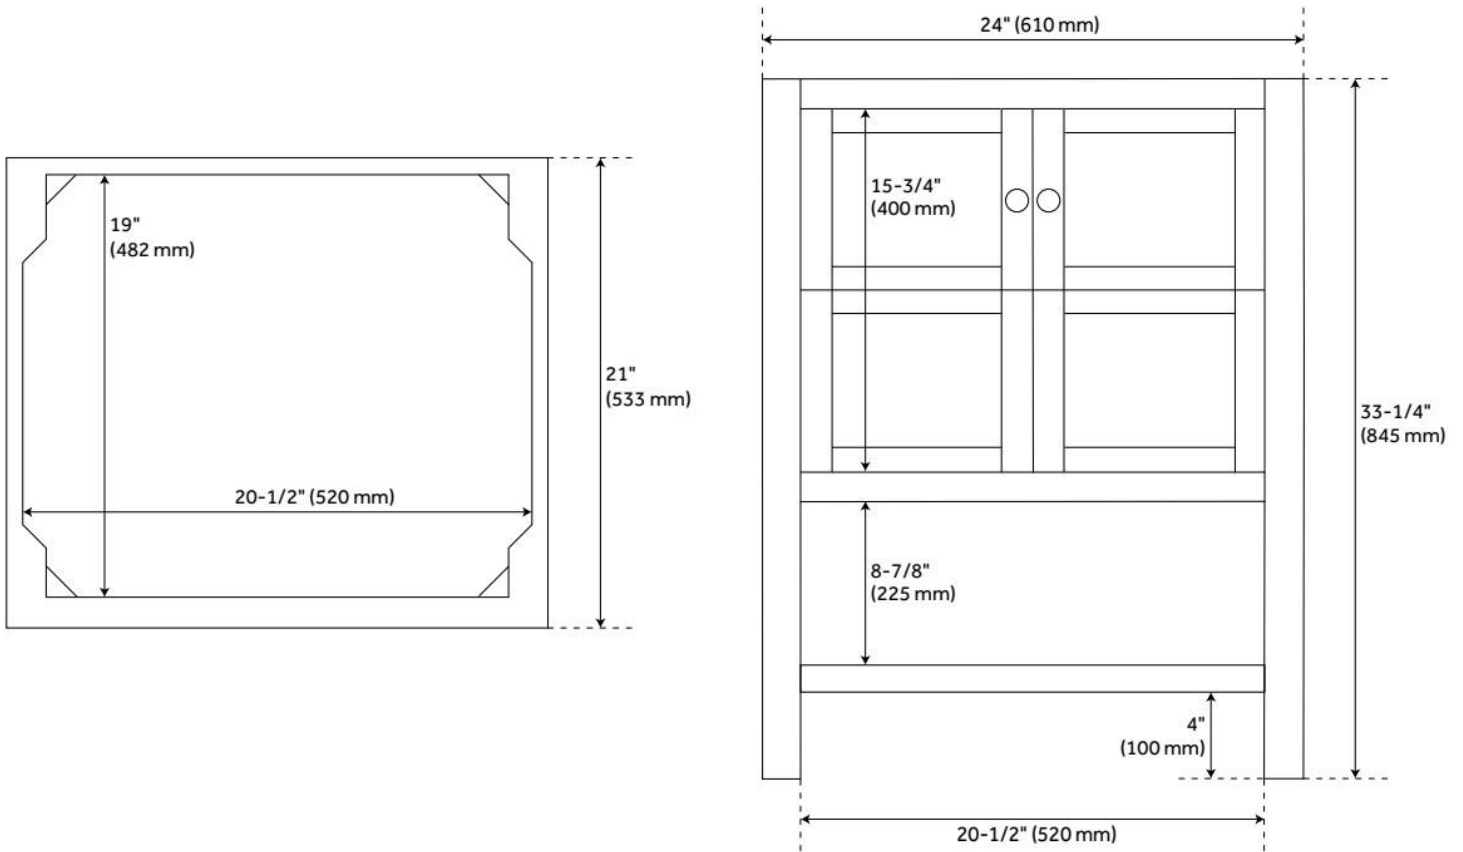

24" OLSEN CONSOLE VANITY - SOFT WHITE - VANITY CABINET ONLY

SKU: 450412
Code: SH450412

REVISED 8/6/2024