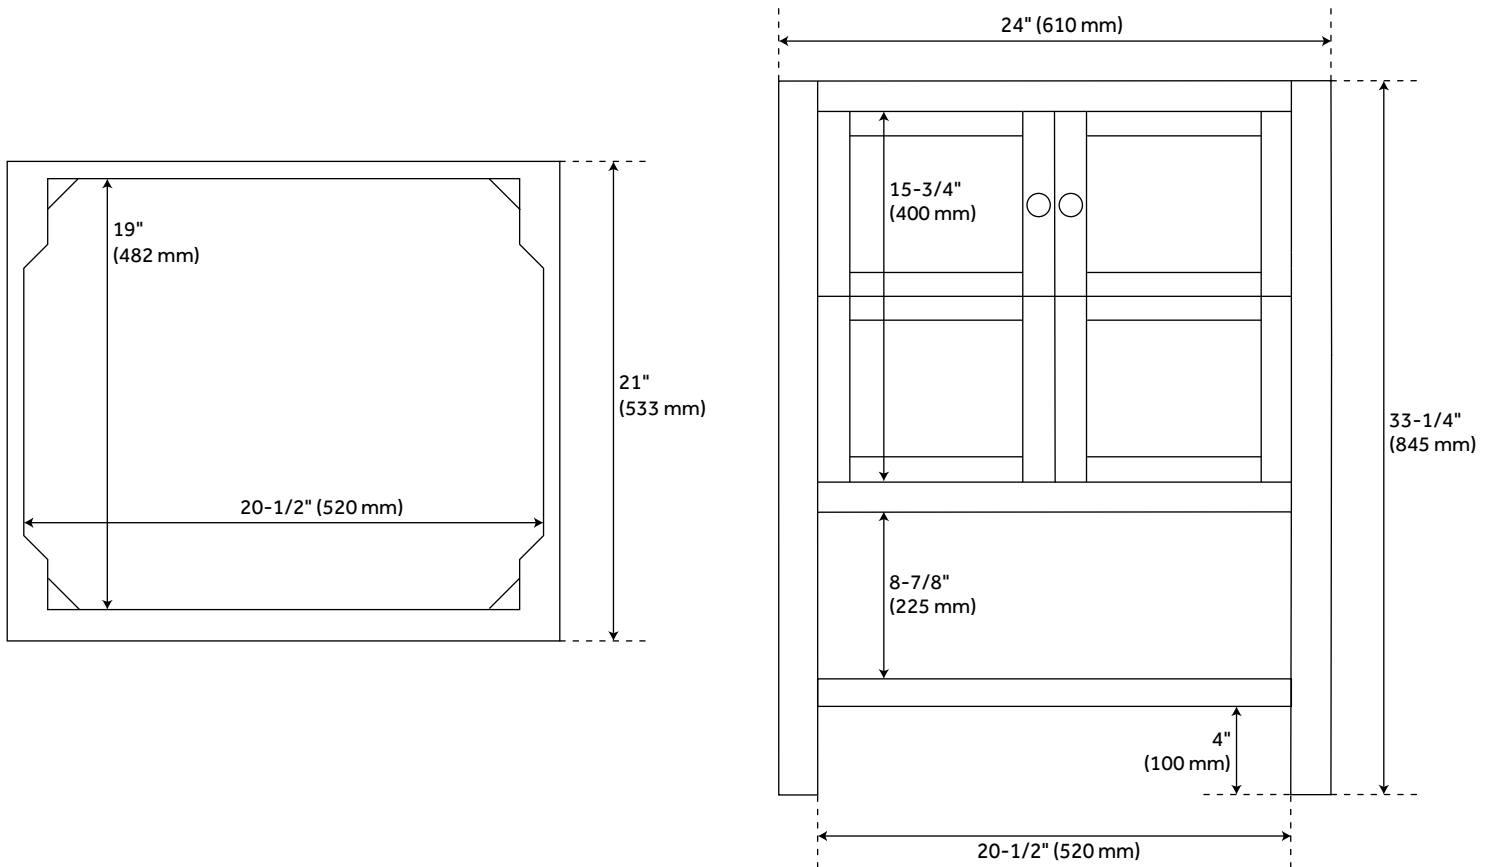

24" OLSEN CONSOLE VANITY - SOFT WHITE - VANITY CABINET ONLY

SKU: 450412
Code: SH450412

FEATURES

Installation Type: Freestanding
Features: Matching Mirror;Soft-Close Hinges
Product Finish: Soft White
Material: Wood
Number of Doors: 2
Width: 24"
Height: 33-1/4"
Depth: 21"
Assembly Required: No
Number of Basins: 1
Vanity Top Options: No Top
Faucet Included: No
Vanity Top Material: No Top
Size: 24 in
Hardware Finish: Brushed Nickel
Built-In Adjusters: Yes
Sink Included: no
Vanity Top Included: no
Mirror Included: No

REVISED 3/21/2023

24" OLSEN CONSOLE VANITY - SOFT WHITE - VANITY CABINET ONLY

SKU: 450412
Code: SH450412

ADDITIONAL FEATURES

- See Installation Instructions for directions to attach the vanity top and sink.
- All dimensions are ($\pm 1/2$ ").

REVISED 3/21/2023

24" OLSEN CONSOLE VANITY - SOFT WHITE

SKU: 450412

All dimensions and specifications are nominal and may vary. Use actual products for accuracy in critical situations.