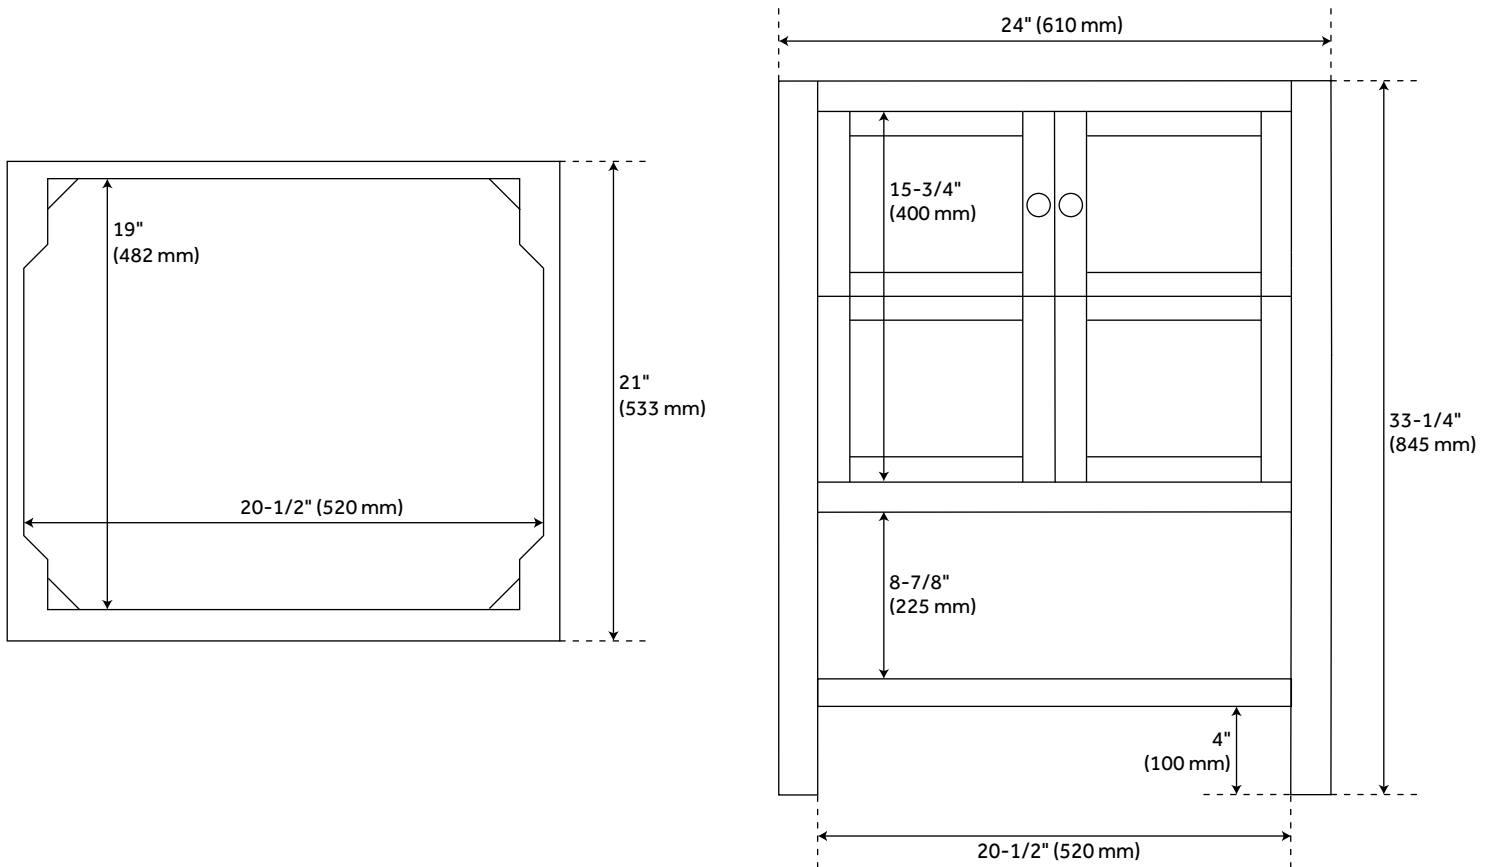

24" OLSEN CONSOLE VANITY - SOFT WHITE

SKU: 450412

All dimensions and specifications are nominal and may vary. Use actual products for accuracy in critical situations.