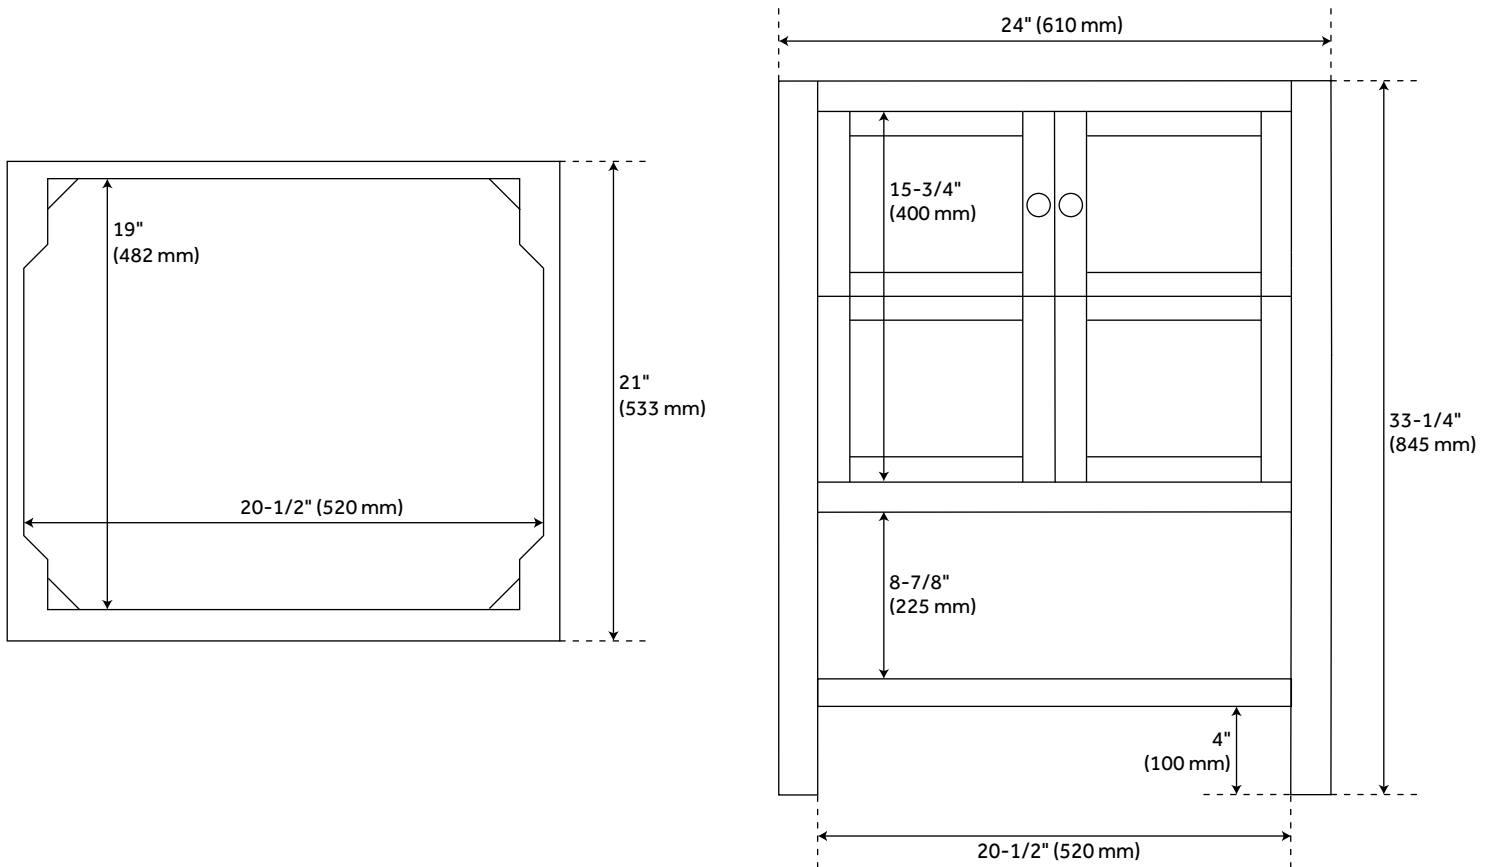

24" OLSEN CONSOLE VANITY FOR UNDERMOUNT SINK - SOFT WHITE

SKU: 953249-UM

Code: SH460382, SH460381, SH460383, SH460380, SH460386

FEATURES

Installation Type: Freestanding
Features: Soft-Close Hinges; Matching Mirror
Product Finish: Soft White
Material: Wood
Number of Drawers: 2
Width: 24"
Height: 33-1/4"
Depth: 21"
Assembly Required: No
Number of Shelves: 1
Number of Basins: 1
Sink Installation: Undermount - Oval
Basin Length: 16"
Basin Width: 12-1/2"
Water Depth To Overflow: 5"
Fits Drain Hole Size: 1-1/2"
Faucet Included: No
Sink Material: Porcelain
Vanity Top Thickness: 3cm
Water Depth to Rim: 6"
Hardware Finish: Brushed Nickel
Built-In Adjusters: Yes
Sink Included: yes
Sink Color: White
Basin Overflow: Yes
Vanity Top Included: yes
Vanity Top Depth: 22"
Vanity Top Width: 25"
Backsplash: Yes
Mirror Included: No

REVISED 3/21/2023

24" OLSEN CONSOLE VANITY FOR UNDERMOUNT SINK - SOFT WHITE

SKU: 953249-UM

Code: SH460382, SH460381, SH460383, SH460380, SH460386

ADDITIONAL FEATURES

- Includes a matching backsplash and a white porcelain sink.
- Granite is A-grade. Polished Carrara Marble is sourced from Italy.
- Each stone top is carved from a single piece of stone and will feature natural variations.
- See Installation Instructions for directions to attach the vanity top and sink.
- All dimensions are ($\pm 1/2''$).
- [Wood finish samples available.](#)

REVISED 3/21/2023

24" OLSEN CONSOLE VANITY - SOFT WHITE

SKU: 450412

All dimensions and specifications are nominal and may vary. Use actual products for accuracy in critical situations.