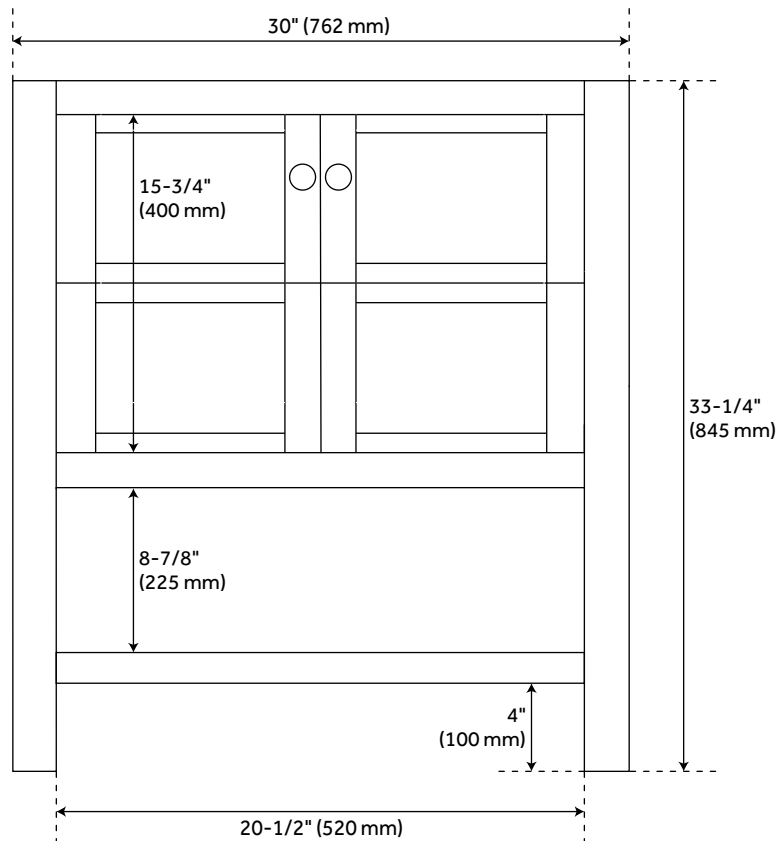

30" OLSEN CONSOLE VANITY - SOFT WHITE

SKU: 450427

All dimensions and specifications are nominal and may vary. Use actual products for accuracy in critical situations.