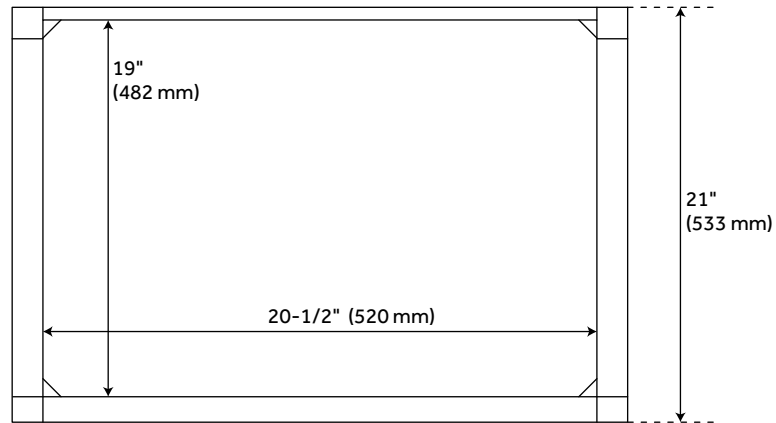

30" OLSEN CONSOLE VANITY - SOFT WHITE

SKU: 450427

All dimensions and specifications are nominal and may vary. Use actual products for accuracy in critical situations.