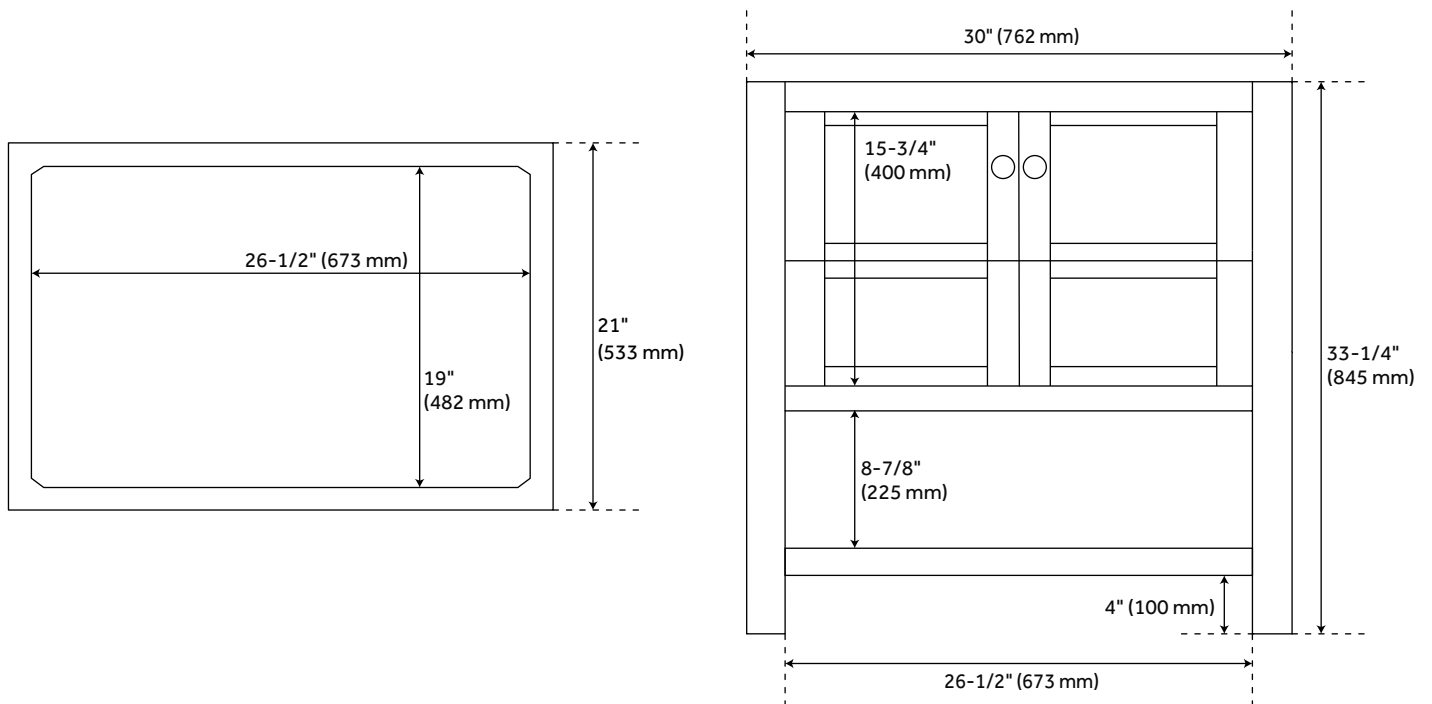

30" OLSEN CONSOLE VANITY - SOFT WHITE - VANITY CABINET ONLY

SKU: 450430
Code: SH450430

ASSE 1016 Type P/T

FEATURES

Installation Type: Freestanding
Features: Matching Mirror;Soft-Close Hinges
Product Finish: Soft White
Material: Wood
Number of Doors: 2
Width: 30"
Height: 33-1/4"
Depth: 21"
Assembly Required: No
Number of Basins: 1
Vanity Top Options: No Top
Faucet Included: No
Vanity Top Material: No Top
Size: 30 in
Hardware Finish: Brushed Nickel
Built-In Adjusters: Yes
Sink Included: no
Vanity Top Included: no
Mirror Included: No
Weight: 64.46

REVISED 3/24/2023

30" OLSEN CONSOLE VANITY - SOFT WHITE - VANITY CABINET ONLY

SKU: 450430
Code: SH450430

ADDITIONAL FEATURES

- See Installation Instructions for directions to attach the vanity top and sink.
- All dimensions are ($\pm 1/2"$).

REVISED 3/24/2023

30" OLSEN CONSOLE VANITY - SOFT WHITE

All dimensions and specifications are nominal and may vary. Use actual products for accuracy in critical situations.