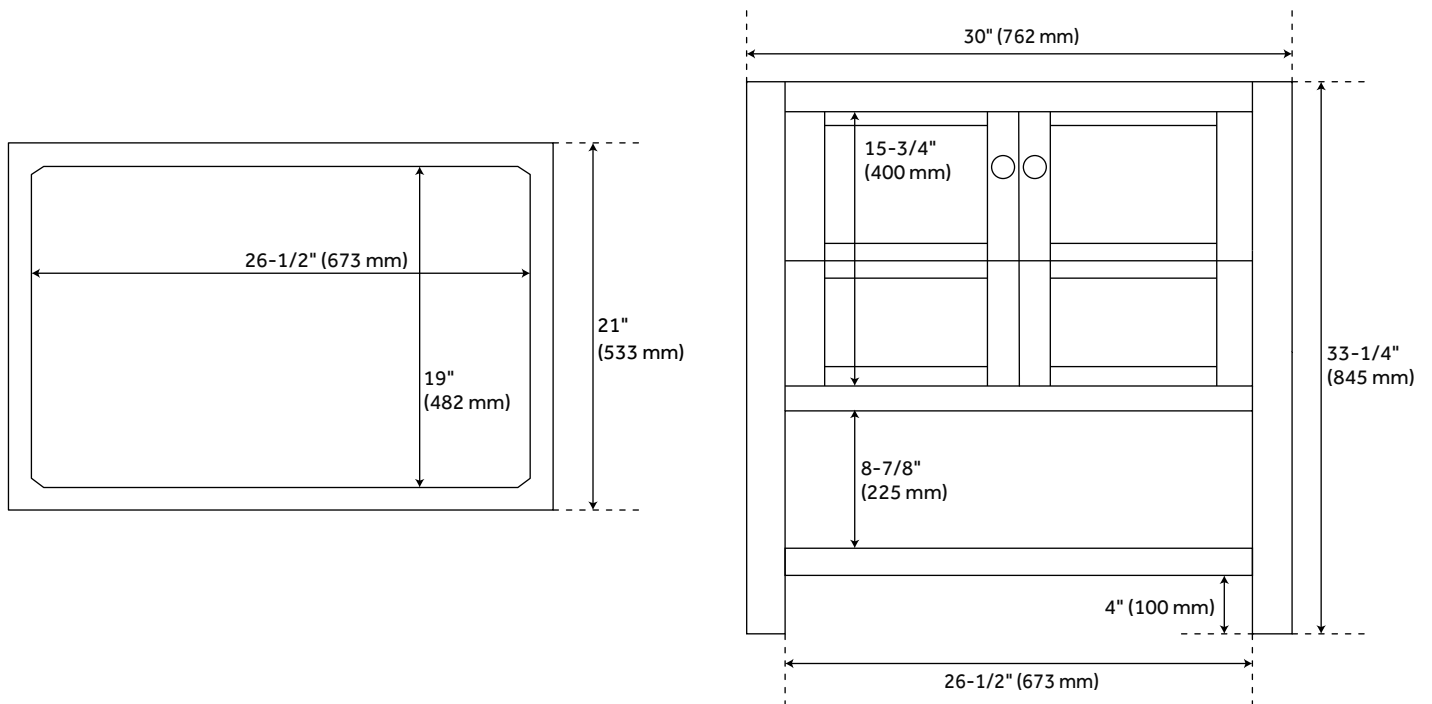

Installation Type: Freestanding
Features: Soft-Close Hinges
Product Finish: Soft White
Material: Wood
Number of Doors: 2
Width: 30"
Height: 33-1/4"
Depth: 21"
Assembly Required: No
Number of Basins: 1
Sink Installation: Undermount - Rectangle
Basin Length: 18-1/8"
Basin Width: 12-3/4"
Water Depth To Overflow: 4-1/8"
Fits Drain Hole Size: 1-1/2"
Faucet Included: No
Vanity Top Thickness: 3cm
Water Depth to Rim: 5-1/2"
Hardware Finish: Brushed Nickel
Built-In Adjusters: Yes
Sink Included: yes
Basin Overflow: Yes
Vanity Top Included: yes
Vanity Top Depth: 22"
Vanity Top Width: 31"
Mirror Included: Optional

REVISED 3/21/2023

30" OLSEN CONSOLE VANITY FOR RECTANGULAR UNDERMOUNT SINK - SOFT WHITE

SKU: 949300-RUMB

Code: SH463846, SH463847, SH463848, SH463849, SH463850, SH463851, SH463852, SH463853, SH463858, SH466999, SH467000

ADDITIONAL FEATURES

- Includes a matching backsplash and white porcelain sink.
- Granite is A-grade. Polished Carrara Marble is sourced from Italy.
- Each stone top is carved from a single piece of stone and will feature natural variations.
- See Installation Instructions for directions to attach the vanity top and sink.
- All dimensions are ($\pm 1/2''$).

REVISED 3/21/2023

30" OLSEN CONSOLE VANITY - SOFT WHITE

All dimensions and specifications are nominal and may vary. Use actual products for accuracy in critical situations.