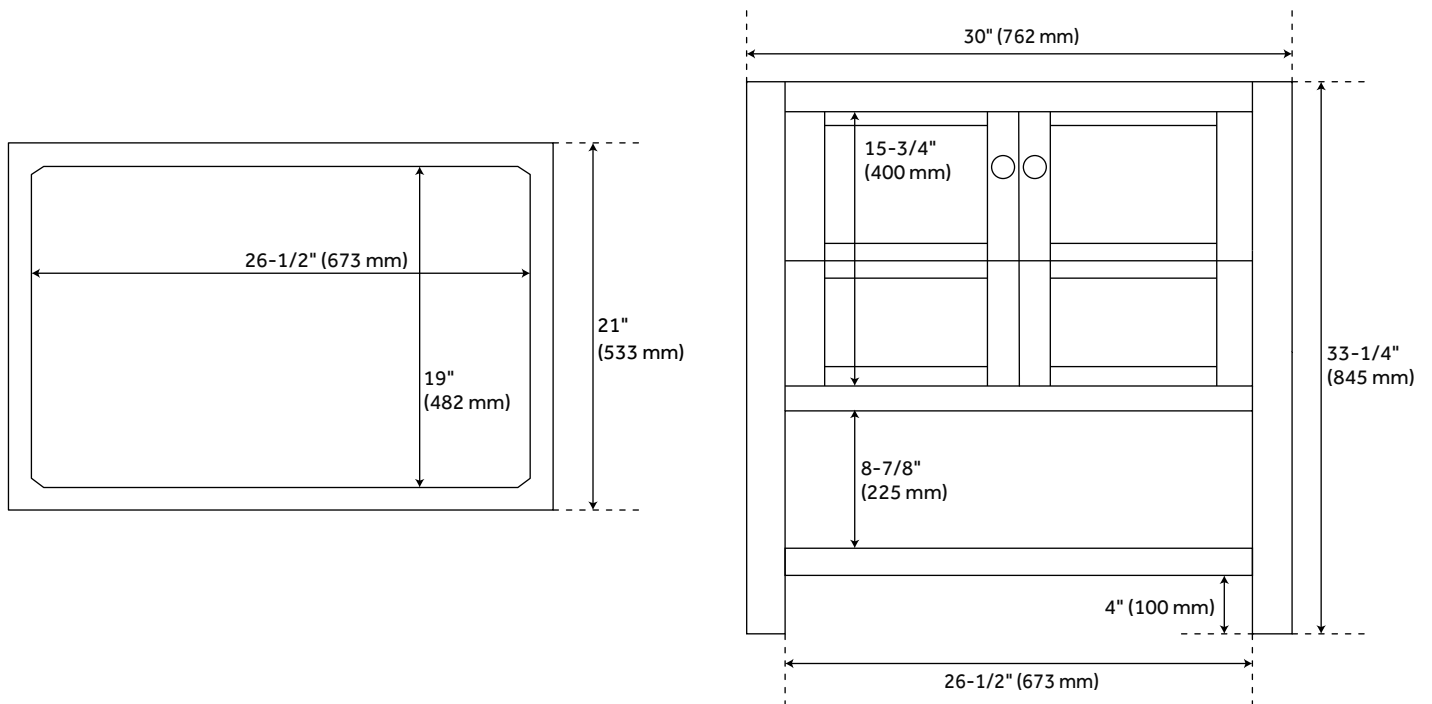

30" OLSEN CONSOLE VANITY FOR UNDERMOUNT SINK - SOFT WHITE

SKU: 951452-UM

Code: SH460848, SH460850, SH460853, SH460849, SH460852

FEATURES

Installation Type: Freestanding
Features: Soft-Close Hinges; Matching Mirror
Product Finish: Soft White
Material: Wood
Number of Drawers: 2
Width: 30"
Height: 33-1/4"
Depth: 21"
Assembly Required: No
Number of Shelves: 1
Number of Basins: 1
Sink Installation: Undermount - Oval
Basin Length: 16"
Basin Width: 12-1/2"
Water Depth To Overflow: 5"
Fits Drain Hole Size: 1-1/2"
Faucet Included: No
Sink Material: Porcelain
Vanity Top Thickness: 3cm
Water Depth to Rim: 6"
Hardware Finish: Brushed Nickel
Built-In Adjusters: Yes
Sink Included: yes
Sink Color: White
Basin Overflow: Yes
Vanity Top Included: yes
Vanity Top Depth: 22"
Vanity Top Width: 31"
Backsplash: Yes
Mirror Included: No

REVISED 3/24/2023

30" OLSEN CONSOLE VANITY FOR UNDERMOUNT SINK - SOFT WHITE

SKU: 951452-UM

Code: SH460848, SH460850, SH460853, SH460849, SH460852

ADDITIONAL FEATURES

- Includes a matching backsplash and a white porcelain sink.
- Granite is A-grade. Polished Carrara Marble is sourced from Italy.
- Each stone top is carved from a single piece of stone and will feature natural variations.
- See Installation Instructions for directions to attach the vanity top and sink.
- All dimensions are ($\pm 1/2''$).
- [Wood finish samples available.](#)

REVISED 3/24/2023

30" OLSEN CONSOLE VANITY - SOFT WHITE

All dimensions and specifications are nominal and may vary. Use actual products for accuracy in critical situations.