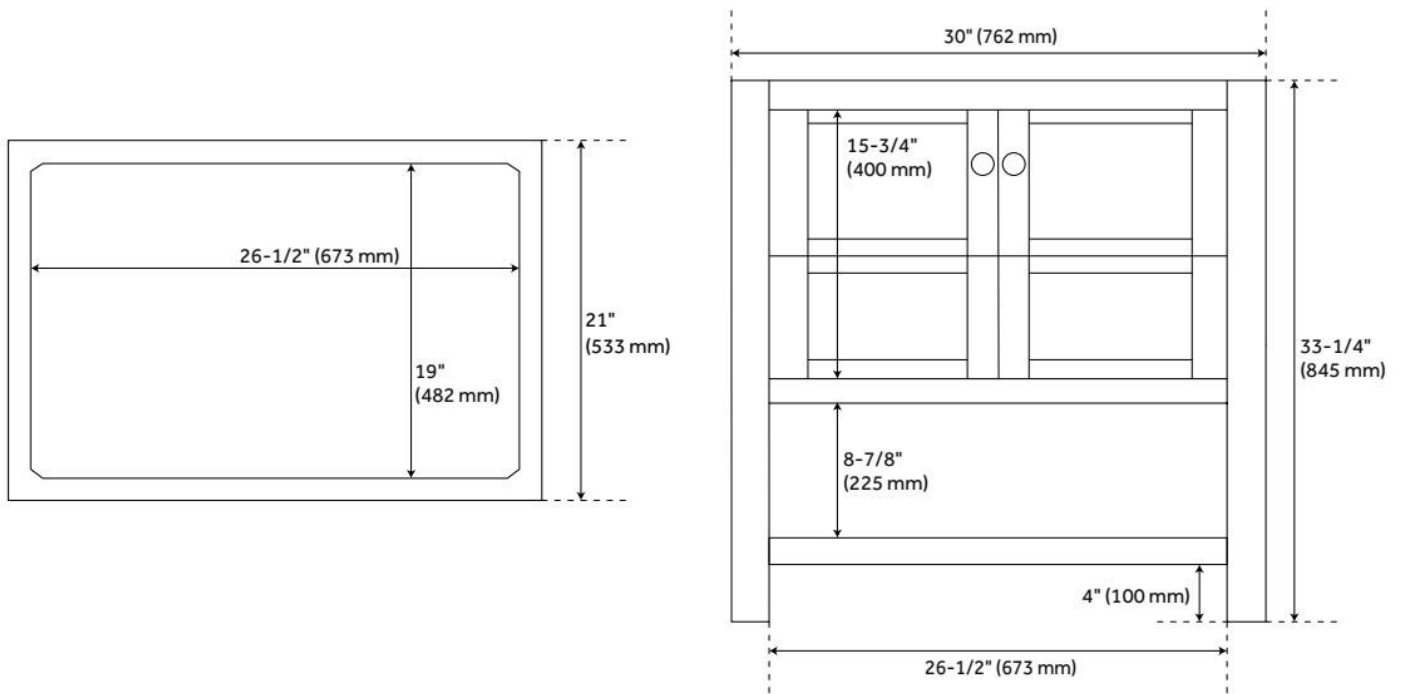

30" OLSEN CONSOLE VANITY - SOFT WHITE - VANITY CABINET ONLY

SKU: 450430
Code: SH450430

REVISED 8/7/2024