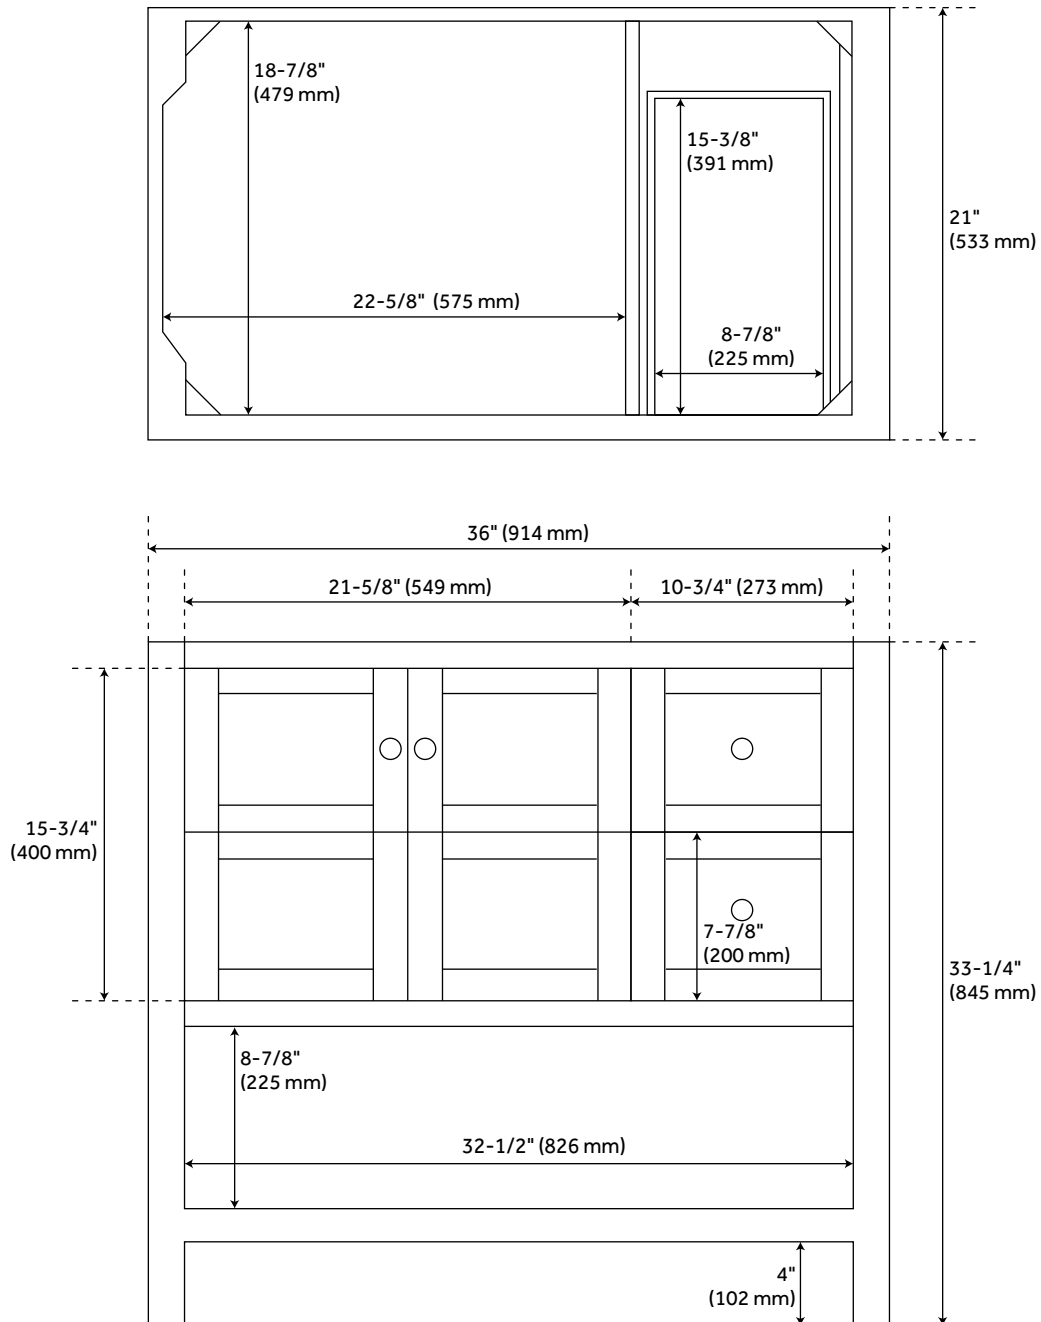

36" OLSEN CONSOLE VANITY FOR LEFT OFFSET RECTANGULAR UNDERMOUNT SINK - ASH BROWN

SKU: 952381-RUMB

Code: SH469961, SH469962

FEATURES

Installation Type: Freestanding
Features: Offset Sink; Matching Mirror; Soft-Close Hinges
Material: Wood
Number of Doors: 2
Number of Drawers: 2
Width: 36"
Height: 33-1/4"
Depth: 21"
Assembly Required: No
Dovetail Drawers: Yes
Number of Basins: 1
Sink Installation: Undermount - Rectangle
Water Depth To Overflow: 4-1/8"
Fits Drain Hole Size: 1-1/2"
Faucet Included: No
Vanity Top Thickness: 3cm
Hardware Finish: Brushed Nickel
Built-In Adjusters: Yes
Sink Included: yes
Basin Overflow: Yes
Vanity Top Included: yes
Vanity Top Depth: 22"
Vanity Top Width: 37"
Mirror Included: Optional

REVISED 4/5/2023

36" OLSEN CONSOLE VANITY FOR LEFT OFFSET RECTANGULAR UNDERMOUNT SINK - ASH BROWN

SKU: 952381-RUMB

Code: SH469961, SH469962

ADDITIONAL FEATURES

- Includes a matching backsplash and white porcelain sink.
- Granite is A-grade. Polished Carrara Marble is sourced from Italy.
- Each stone top is carved from a single piece of stone and will feature natural variations.
- See Installation Instructions for directions to attach the vanity top and sink.
- All dimensions are ($\pm 1/2''$).
- [Wood finish samples available.](#)

REVISED 4/5/2023

36" OLSEN CONSOLE VANITY - ASH BROWN

All dimensions and specifications are nominal and may vary. Use actual products for accuracy in critical situations.