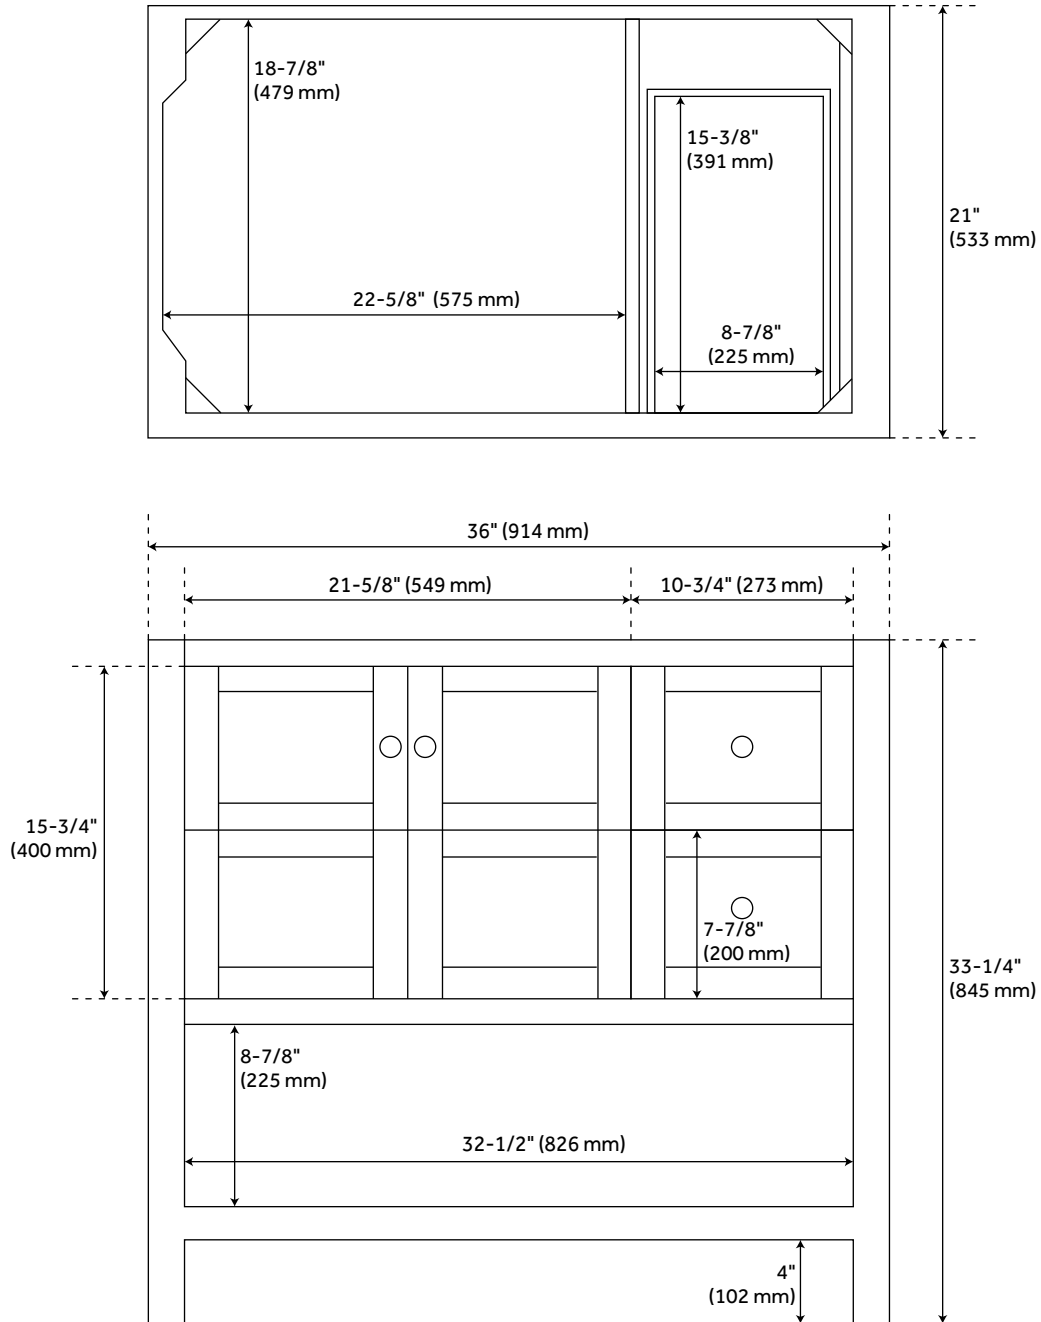

36" OLSEN CONSOLE VANITY - ASH BROWN

SKU: 450436

All dimensions and specifications are nominal and may vary. Use actual products for accuracy in critical situations.