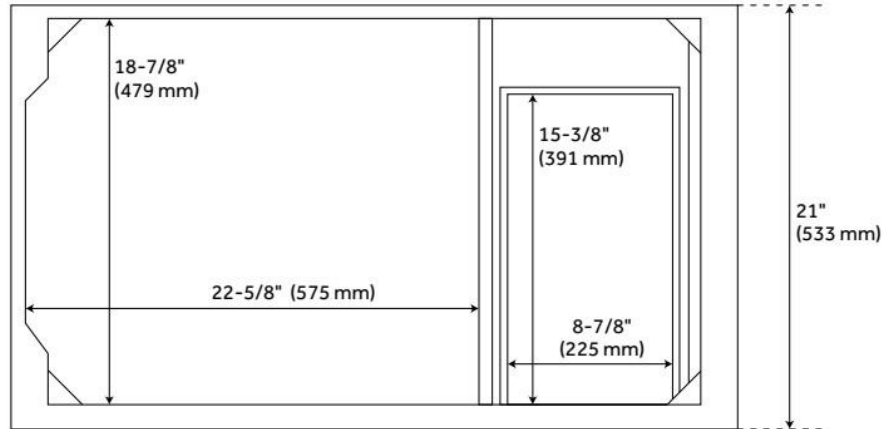

36" OLSEN CONSOLE VANITY - ASH BROWN - VANITY CABINET ONLY

SKU: 450436
Code: SH450436

REVISED 8/8/2024