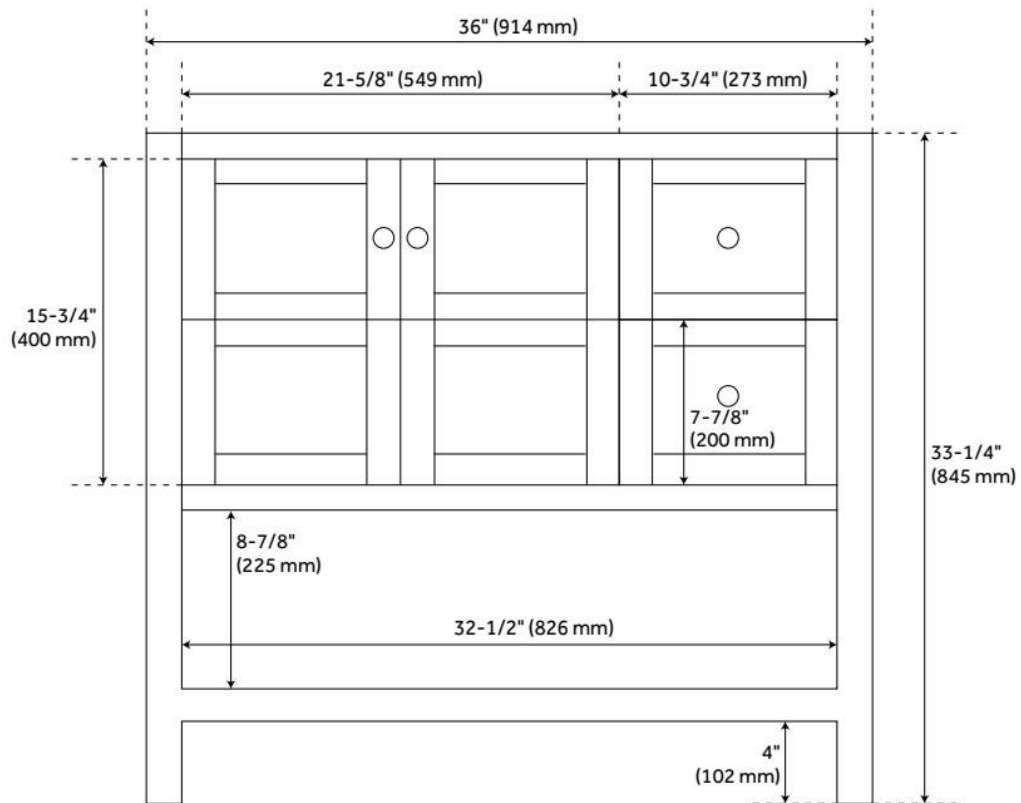

36" OLSEN CONSOLE VANITY - ASH BROWN - VANITY CABINET ONLY

SKU: 450436
Code: SH450436

REVISED 8/8/2024