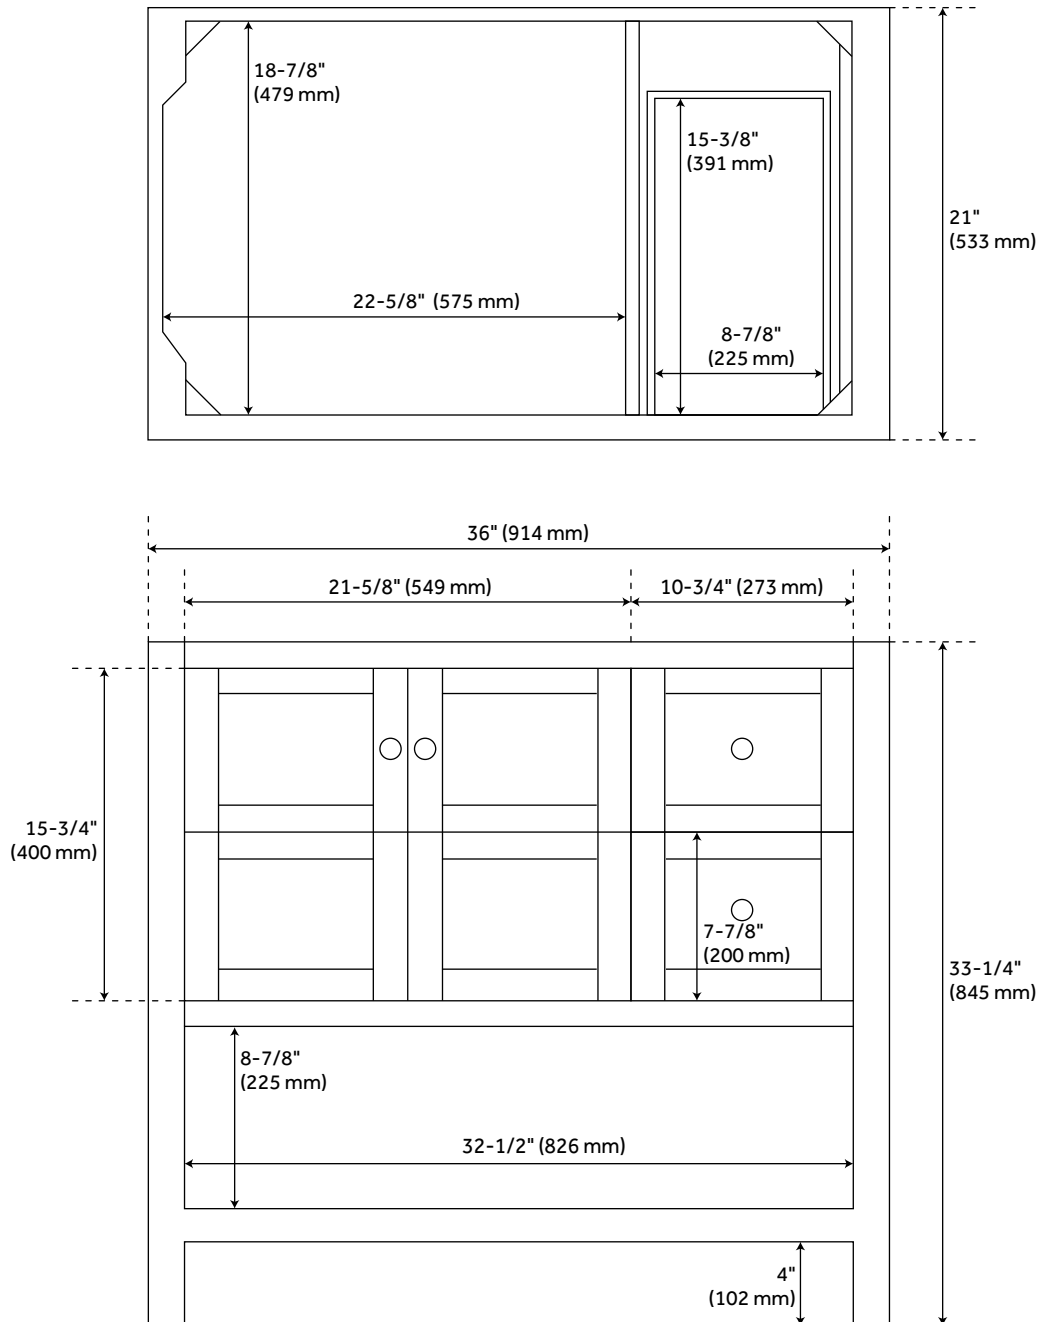

36" OLSEN CONSOLE VANITY - SOFT WHITE - VANITY CABINET ONLY

SKU: 450439
Code: SH450439

FEATURES

Installation Type: freestanding
Features: soft-close hinges
Product Finish: Soft White
Material: wood
Number of Doors: 2
Number of Drawers: 2
Width: 36"
Height: 33-1/4"
Depth: 21"
Assembly Required: No
Dovetail Drawers: Yes
Number of Basins: 1
Vanity Top Options: No Top
Faucet Included: No
Vanity Top Material: No Top
Hardware Finish: Brushed Nickel
Built-In Adjusters: Yes
Sink Included: no
Vanity Top Included: no

REVISED 3/21/2023

36" OLSEN CONSOLE VANITY - SOFT WHITE - VANITY CABINET ONLY

SKU: 450439
Code: SH450439

ADDITIONAL FEATURES

- See Installation Instructions for directions to attach the vanity top and sink.
- All dimensions are ($\pm 1/2''$).

REVISED 3/21/2023

36" OLSEN CONSOLE VANITY - SOFT WHITE

SKU: 450439

All dimensions and specifications are nominal and may vary. Use actual products for accuracy in critical situations.