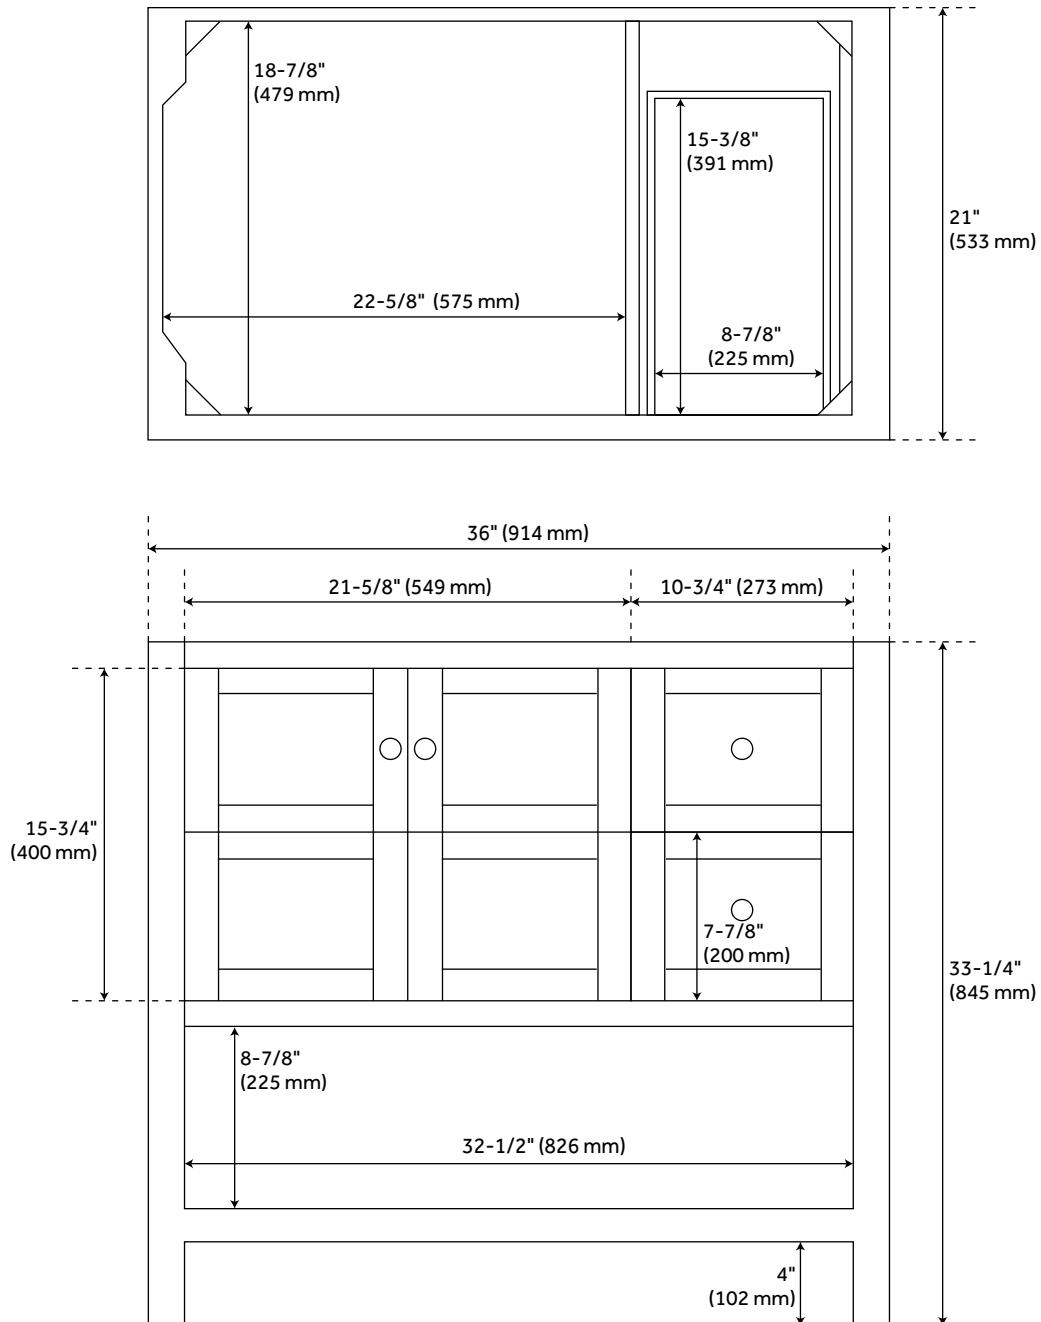

# 36" OLSEN CONSOLE VANITY FOR LEFT OFFSET RECTANGULAR UNDERMOUNT SINK - SOFT WHITE

SKU: 952383-RUMB

Code: SH469963, SH469964

## FEATURES

Installation Type: Freestanding  
Features: Offset Sink; Matching Mirror; Soft-Close Hinges  
Product Finish: Soft White  
Material: Wood  
Number of Doors: 2  
Number of Drawers: 2  
Width: 36"  
Height: 33-1/4"  
Depth: 21"  
Assembly Required: No  
Dovetail Drawers: Yes  
Number of Basins: 1  
Sink Installation: Undermount - Rectangle  
Water Depth To Overflow: 4-1/8"  
Fits Drain Hole Size: 1-1/2"  
Faucet Included: No  
Vanity Top Thickness: 3cm  
Hardware Finish: Brushed Nickel  
Built-In Adjusters: Yes  
Sink Included: yes  
Basin Overflow: Yes  
Vanity Top Included: yes  
Vanity Top Depth: 22"  
Vanity Top Width: 37"  
Mirror Included: Optional

# 36" OLSEN CONSOLE VANITY - SOFT WHITE

All dimensions and specifications are nominal and may vary. Use actual products for accuracy in critical situations.