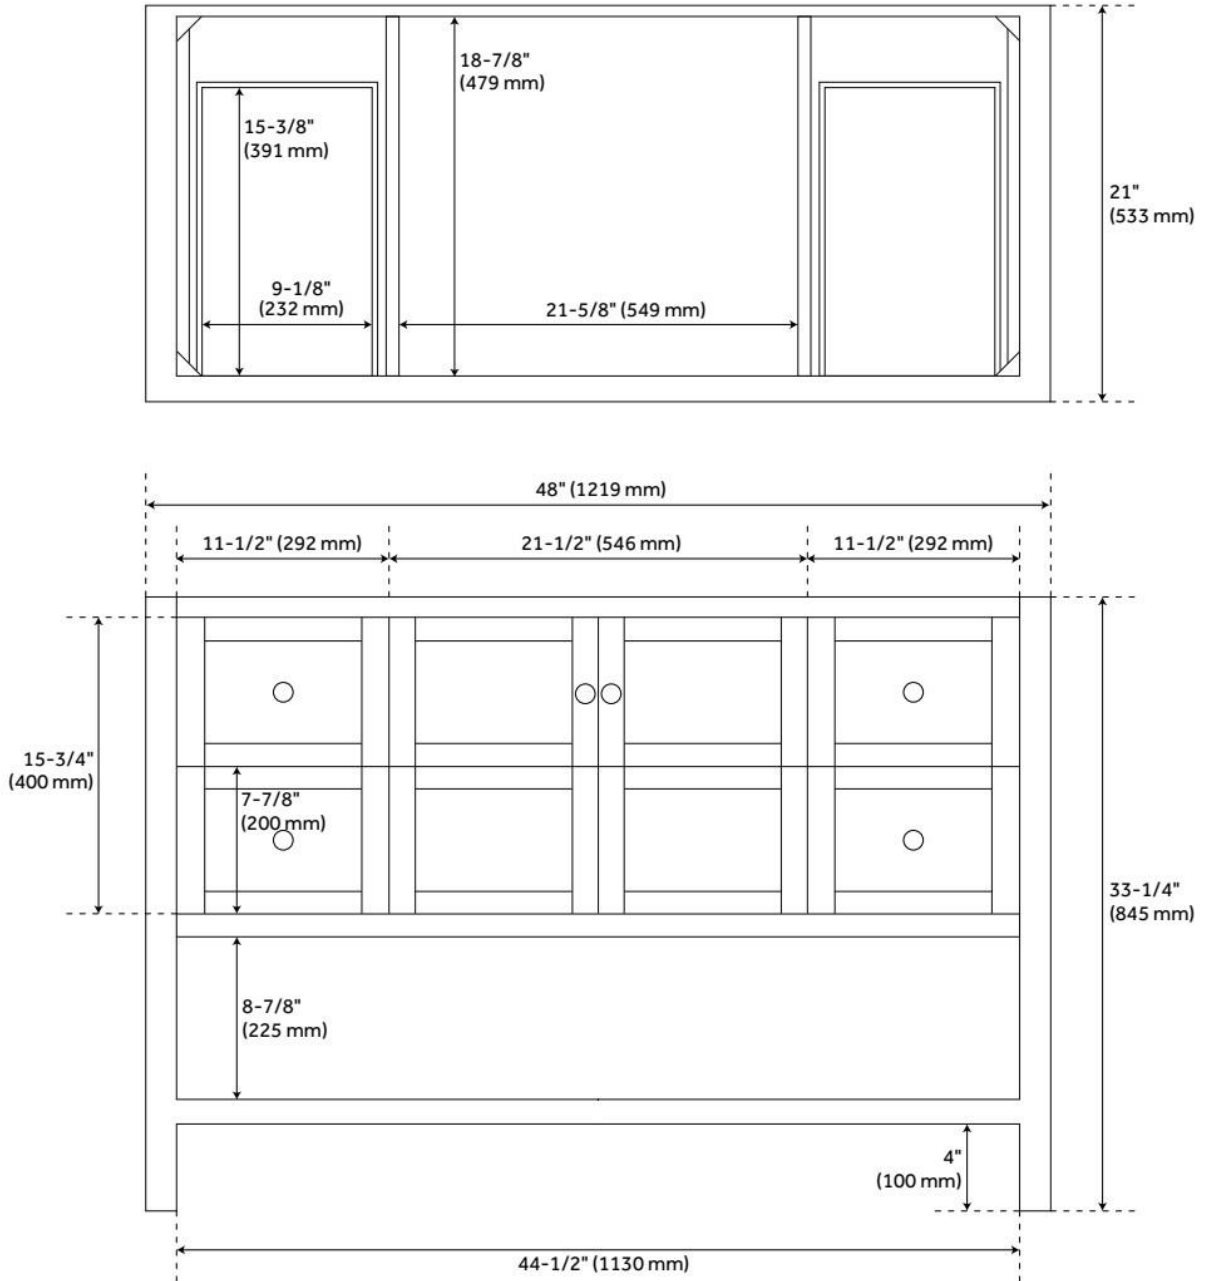

48" OLSEN CONSOLE VANITY - ASH BROWN - VANITY CABINET ONLY

SKU: 450445
Code: SH450445

REVISED 8/6/2024