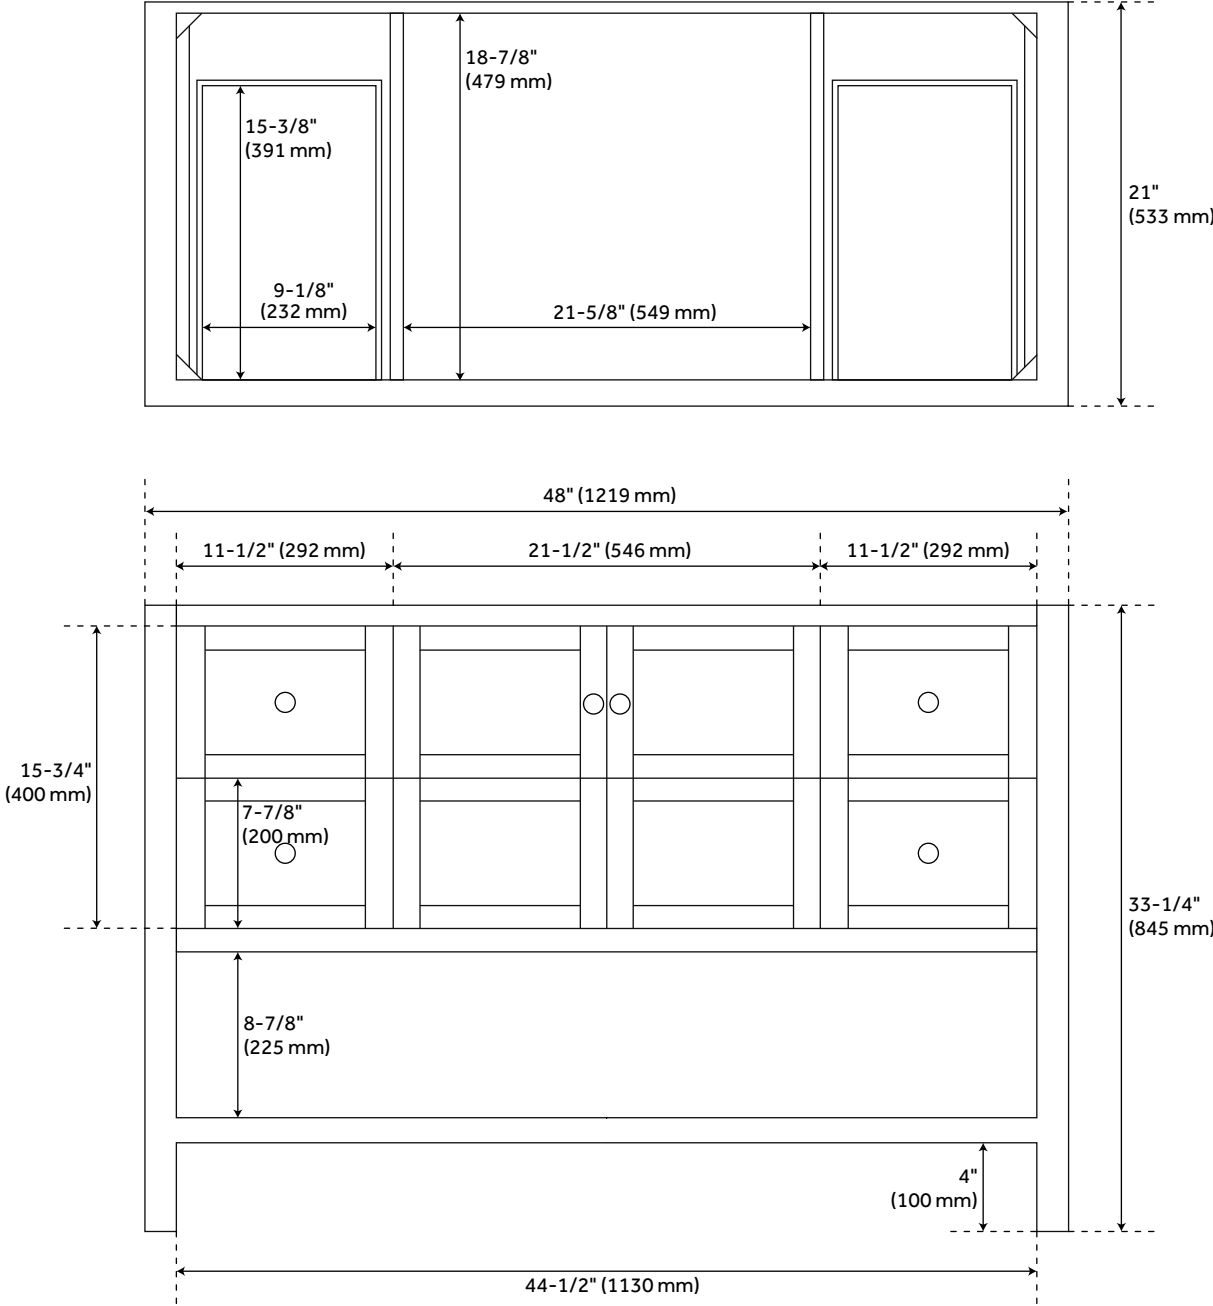

48" OLSEN CONSOLE VANITY - ASH BROWN - VANITY CABINET ONLY

SKU: 450445
Code: SH450445

FEATURES

Installation Type: freestanding
Features: soft-close hinges
Product Finish: Ash Brown
Material: wood
Number of Doors: 2
Number of Drawers: 4
Width: 48"
Height: 33-1/4"
Depth: 21"
Assembly Required: No
Dovetail Drawers: Yes
Number of Basins: 1
Vanity Top Options: No Top
Faucet Included: No
Vanity Top Material: No Top
Hardware Finish: Brushed Nickel
Built-In Adjusters: Yes
Sink Included: no
Vanity Top Included: no

REVISED 3/21/2023

48" OLSEN CONSOLE VANITY - ASH BROWN - VANITY CABINET ONLY

SKU: 450445
Code: SH450445

ADDITIONAL FEATURES

- See Installation Instructions for directions to attach the vanity top and sink.
- All dimensions are ($\pm 1/2$ ").

REVISED 3/21/2023

48" OLSEN CONSOLE VANITY - ASH BROWN

SKU: 450445

All dimensions and specifications are nominal and may vary. Use actual products for accuracy in critical situations.