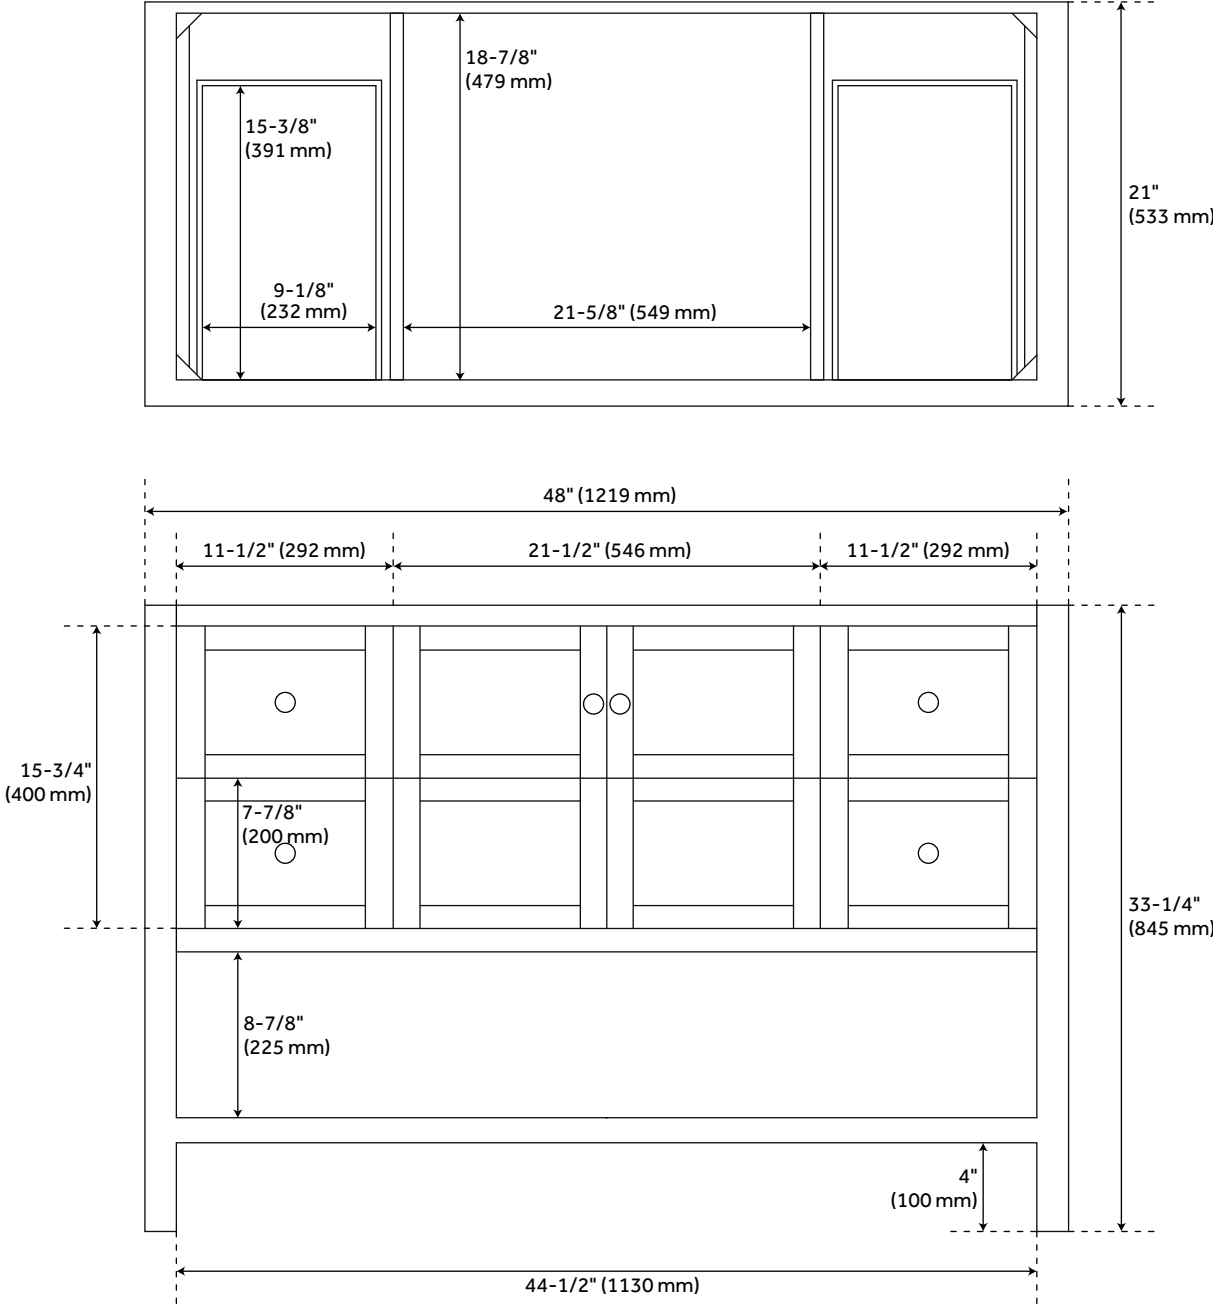

48" OLSEN CONSOLE VANITY FOR RECTANGULAR UNDERMOUNT SINK - ASH BROWN

SKU: 951884-RUMB

Code: SH473824, SH473829, SH468996, SH468997, SH457527, SH457528, SH457529, SH457530, SH457531, SH457532

FEATURES

Installation Type: Freestanding
Features: Matching Mirror;Soft-Close Hinges
Product Finish: Ash Brown
Material: Wood
Number of Doors: 2
Number of Drawers: 4
Width: 48"
Height: 33-1/4"
Depth: 21"
Assembly Required: No
Number of Basins: 1
Sink Installation: Undermount - Rectangle
Basin Length: 18-1/8"
Basin Width: 12-3/4"
Water Depth To Overflow: 4-1/8"
Fits Drain Hole Size: 1-1/2"
Faucet Included: No
Vanity Top Thickness: 3cm
Water Depth to Rim: 5-1/2"
Hardware Finish: Brushed Nickel
Built-In Adjusters: Yes
Sink Included: yes
Basin Overflow: Yes
Vanity Top Included: yes
Vanity Top Depth: 22"
Vanity Top Width: 49"
Mirror Included: Optional

REVISED 3/21/2023

48" OLSEN CONSOLE VANITY FOR RECTANGULAR UNDERMOUNT SINK - ASH BROWN

SKU: 951884-RUMB

Code: SH473824, SH473829, SH468996, SH468997, SH457527, SH457528, SH457529, SH457530, SH457531, SH457532

ADDITIONAL FEATURES

- Includes a matching backsplash and white porcelain sink.
- Granite is A-grade. Polished Carrara Marble is sourced from Italy.
- Each stone top is carved from a single piece of stone and will feature natural variations.
- See Installation Instructions for directions to attach the vanity top and sink.
- All dimensions are ($\pm 1/2''$).
- [Wood finish samples available.](#)

REVISED 3/21/2023

48" OLSEN CONSOLE VANITY - ASH BROWN

SKU: 450445

All dimensions and specifications are nominal and may vary. Use actual products for accuracy in critical situations.