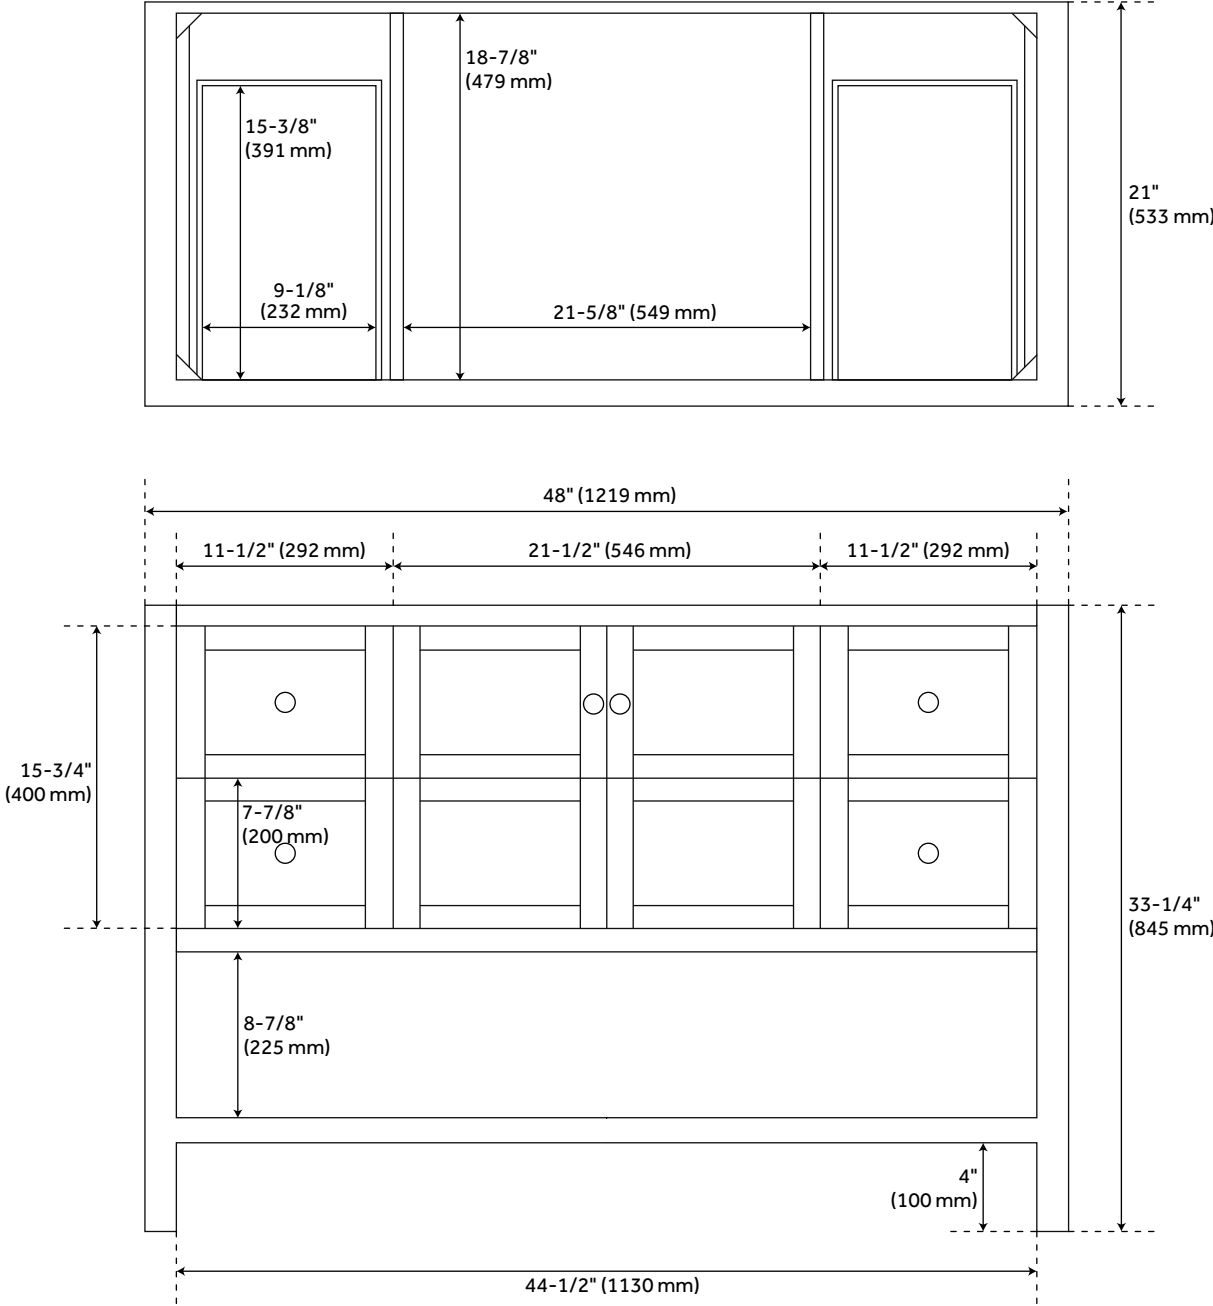

48" OLSEN CONSOLE VANITY UNDERMOUNT SINK - ASH BROWN

SKU: 949321-UM

Code: SH464058, SH464059, SH464060, SH464063, SH464064

FEATURES

Installation Type: Freestanding
Features: Soft-Close Hinges
Material: Wood
Number of Doors: 2
Number of Drawers: 4
Width: 48"
Height: 33-1/4"
Depth: 21"
Assembly Required: No
Number of Basins: 1
Sink Installation: Undermount - Oval
Basin Length: 16"
Basin Width: 12-1/2"
Water Depth To Overflow: 5"
Fits Drain Hole Size: 1-1/2"
Faucet Included: No
Vanity Top Thickness: 3cm
Water Depth to Rim: 6"
Hardware Finish: Brushed Nickel
Built-In Adjusters: Yes
Sink Included: yes
Basin Overflow: Yes
Vanity Top Included: yes
Vanity Top Depth: 22"
Vanity Top Width: 49"
Mirror Included: Optional

REVISED 3/21/2023

48" OLSEN CONSOLE VANITY UNDERMOUNT SINK - ASH BROWN

SKU: 949321-UM

Code: SH464058, SH464059, SH464060, SH464063, SH464064

ADDITIONAL FEATURES

- Includes a matching backsplash and white porcelain sink.
- Granite is A-grade. Polished Carrara Marble is sourced from Italy.
- Each stone top is carved from a single piece of stone and will feature natural variations.
- See Installation Instructions for directions to attach the vanity top and sink.
- All dimensions are ($\pm 1/2''$).

REVISED 3/21/2023

48" OLSEN CONSOLE VANITY - ASH BROWN

SKU: 450445

All dimensions and specifications are nominal and may vary. Use actual products for accuracy in critical situations.